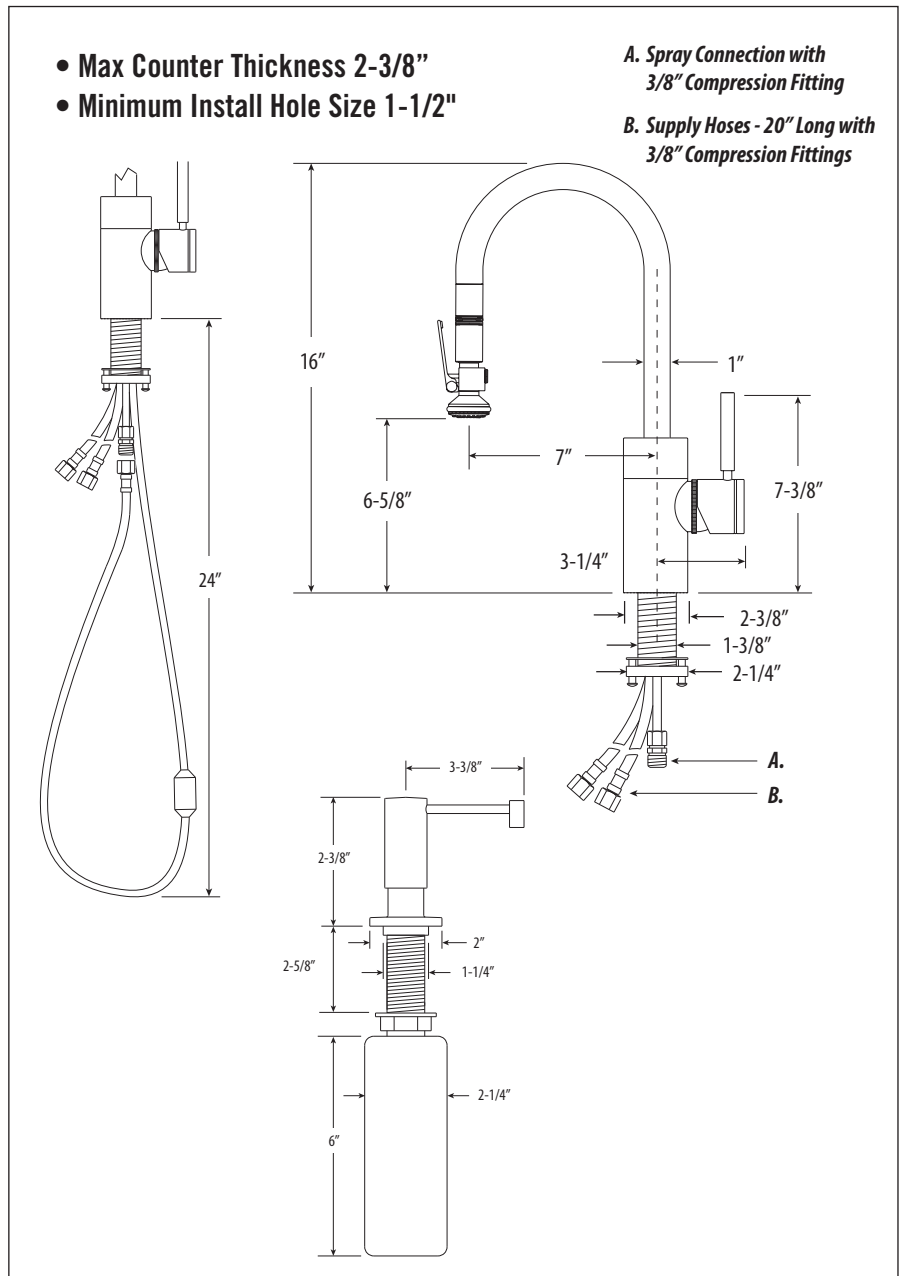

AVAILABLE IN 29 FINISHES + SOLID STAINLESS STEEL

Antique Brass - AB
Antique Bronze - ABZ
Antique Copper - AC
American Bronze - AMB
Antique Pewter - AP
Gloss Black - GB
Black Nickel - BLN
Black-Oil Rubbed Bronze - ORB
Caribbean Bronze - CB
Chocolate Bronze - CHB

Chrome - CH
Distressed Antique Brass - DAB
Distressed Antique Copper - DAC
Distressed American Bronze - DAMB
Distressed Antique Pewter - DAP
Matte Black - MB
Polished Brass - PB
Polished Copper - PC
Polished Gold - PG
Polished Nickel - PN

Satin Brass - SB
Satin Chrome - SC
Satin Gold - SG
Satin Nickel - SN
Stainless Steel - SS*
Tuscan Brass - TB
Unlaquered Polished Brass - UPB
Venetian Bronze - VB
Weathered Brass - WB
Weathered Copper - WC