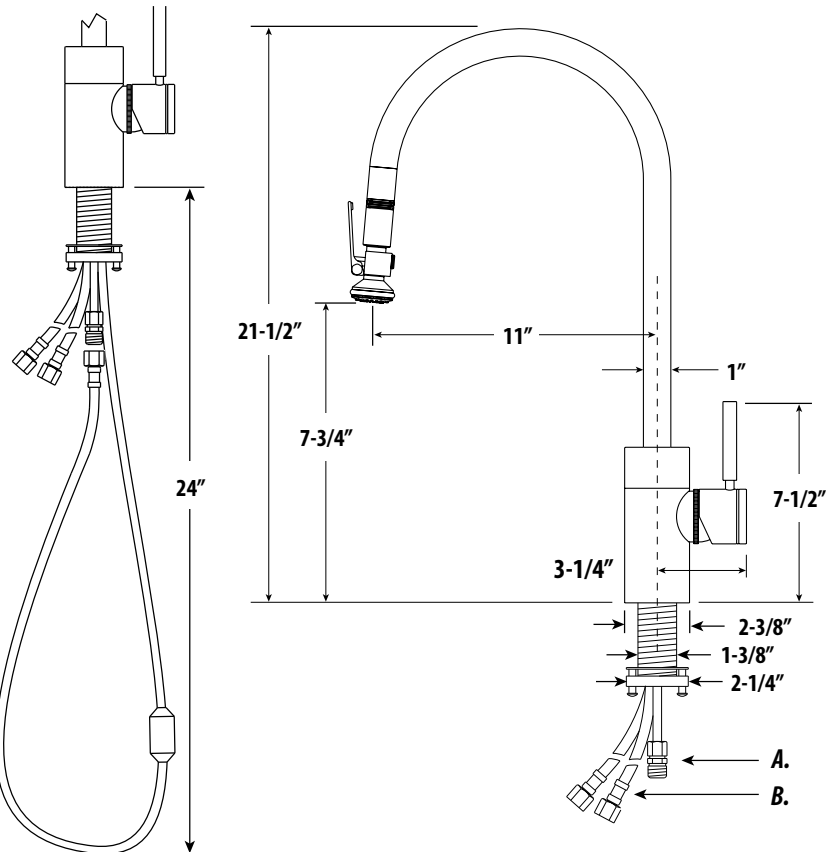

CONTEMPORARY PULL DOWN FAUCET SPECS

Finish Shown - Chrome

Product Description

- Compatible with Reverse Osmosis filtration systems.
- Unique "PLP" positive lock holds spray head in place.
- Pre-positioned "Easy Pull" counterbalanced weight.
- Spray head extends 18" from spout.
- Toggle select spray or aerated stream.
- 1.75 gpm maximum flow rate with stream selected.
- Solid Brass or Stainless Steel construction.
- Single lever control hot/cold ceramic disk valve cartridge.
- Reversible/removable Hot & Cold indicator ring.
- Handle adjusts 45 degrees in either direction for clearance from backsplash.
- Braided connection hoses.
- Adjustable PTFE "Friction Lock" aids handle feel and prevents sag.
- 360 degree swivel spout.

Tuscan Brass - TB
 Venetian Bronze - VB
 Weathered Brass - WB
 Weathered Copper - WC
 White - WT

- Max Counter Thickness 2-3/8"
- Recommended Install Hole Size 1-1/2"

A. Spray Connection with 3/8" Compression Fitting

B. Supply Hoses - 20" Long with 3/8" Compression Fittings

DIMENSIONS MAY VARY AND ARE SUBJECT TO CHANGE. NO RESPONSIBILITY IS ASSUMED FOR USE OF SUPERCEDED OR VOIDED DATA

★ MADE IN AMERICA ★

41180 Raintree Court • Murrieta, CA 92562 • 1-888-304-0660 • 951-304-0520 • www.waterstoneco.com