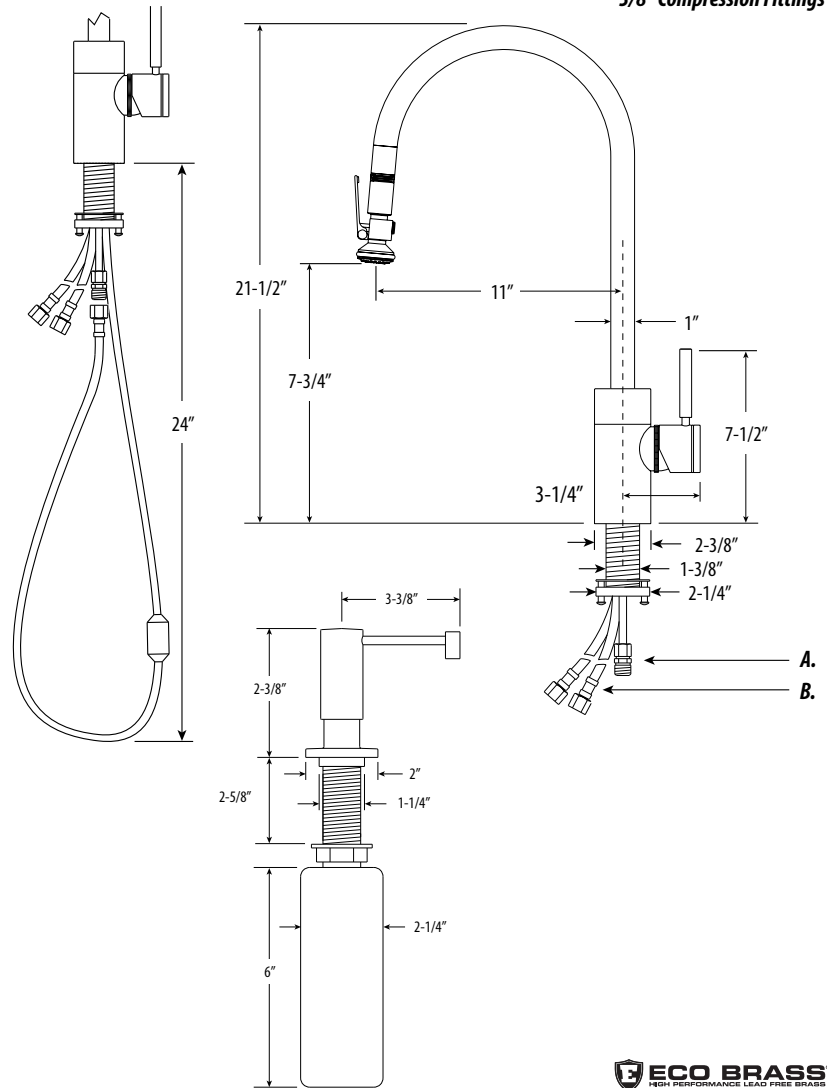

PLP EXTENDED REACH PULLDOWN FAUCET SPECS - 2 PIECE SUITE

Model # 5700-2

PRODUCT DESCRIPTION

- Suite includes Soap/Lotion Dispenser.
- **Compatible with Reverse Osmosis filtration systems.**
- Unique "PLP" positive lock holds spray head in place.
- Spray head extends **18"** from spout.
- Pre-positioned "Easy Pull" counterbalanced weight.
- Select lever spray or aerated stream.
- 1.75 gpm maximum flow rate when aerated stream is selected.
- Solid brass or stainless steel construction.
- Spout swivels 360 degrees.
- Single lever control with Hot/Cold ceramic disk valve cartridge.
- Handle adjusts **22.5 degrees** in either direction for backsplash clearance.
- Adjustable PTFE "Friction Lock" helps handle feel and prevents sag.
- Reversible or removable Hot/Cold indicator ring.
- Reinforced braided connection hoses.

CODES/STANDARDS APPLICABLE

Specified model meets or exceeds the following:

- ASME A112.18.1
- CSA B125.1
- NSF 61, 372
- CALGreen

- **Max Counter Thickness 2-3/8"**
- **Minimum Install Hole Size 1-1/2"**

A. Spray Connection with 3/8" Compression Fitting

B. Supply Hoses - 20" Long with 3/8" Compression Fittings

ECO BRASS
 HIGH PERFORMANCE LEAD FREE BRASS

DIMENSIONS MAY VARY AND ARE SUBJECT TO CHANGE. NO RESPONSIBILITY IS ASSUMED FOR USE OF SUPERCEDED OR VOIDED DATA