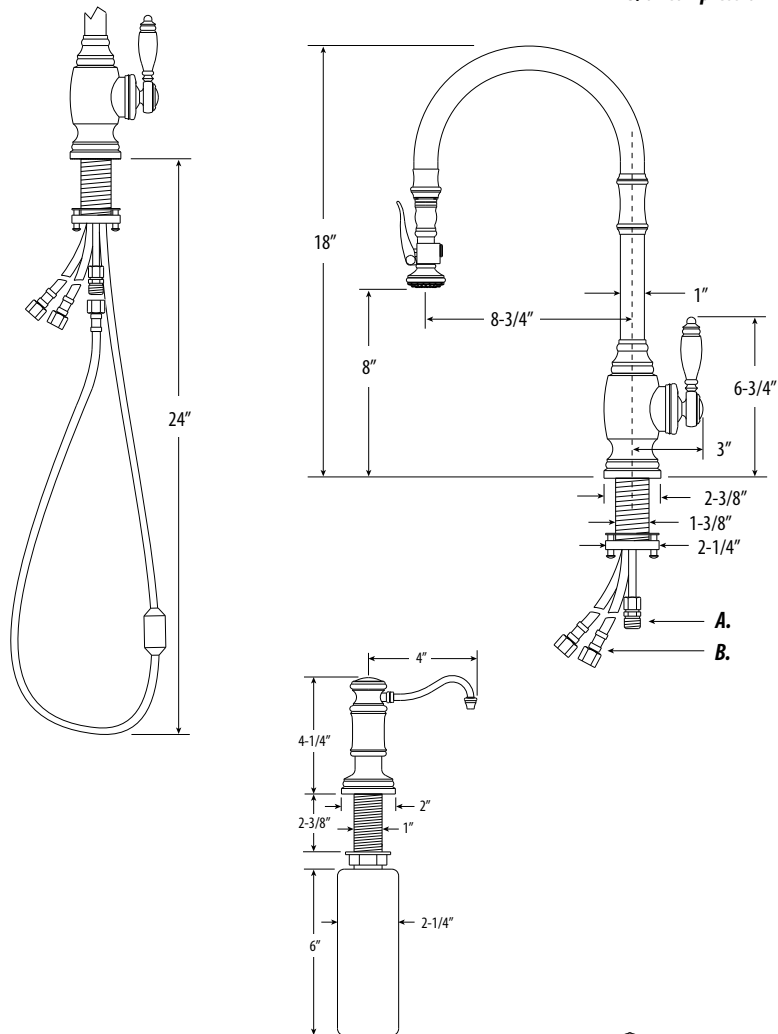

TRADITIONAL PLP PULLDOWN FAUCET SPECS - 2 PIECE SUITE

Model # 5600-2

PRODUCT DESCRIPTION

- Suite includes Soap/Lotion Dispenser.
- **Compatible with Reverse Osmosis filtration systems.**
- Unique "PLP" positive lock holds spray head in place.
- Spray head extends **18"** from spout.
- Pre-positioned "Easy Pull" counterbalanced weight.
- Select lever spray or aerated stream.
- 1.75 gpm maximum flow rate when aerated stream is selected.
- Solid brass construction.
- Spout swivels 360 degrees.
- Single lever control with Hot/Cold ceramic disk valve cartridge.
- Handle adjusts **22.5 degrees** in either direction for backsplash clearance.
- Adjustable PTFE "Friction Lock" helps handle feel and prevents sag.
- Includes 3 handle button options. Finish match, ceramic Hot/Cold indicator and ceramic Cold/Hot indicator.
- Reinforced braided connection hoses.

CODES/STANDARDS APPLICABLE

Specified model meets or exceeds the following:

- ASME A112.18.1
- CSA B125.1
- NSF 61, 372
- CALGreen

- Max Counter Thickness 2-3/8"
- Minimum Install Hole Size 1-1/2"

A. Spray Connection with 3/8" Compression Fitting

B. Supply Hoses - 20" Long with 3/8" Compression Fittings

ECO BRASS
 HIGH PERFORMANCE LEAD FREE BRASS

DIMENSIONS MAY VARY AND ARE SUBJECT TO CHANGE. NO RESPONSIBILITY IS ASSUMED FOR USE OF SUPERCEDED OR VOIDED DATA