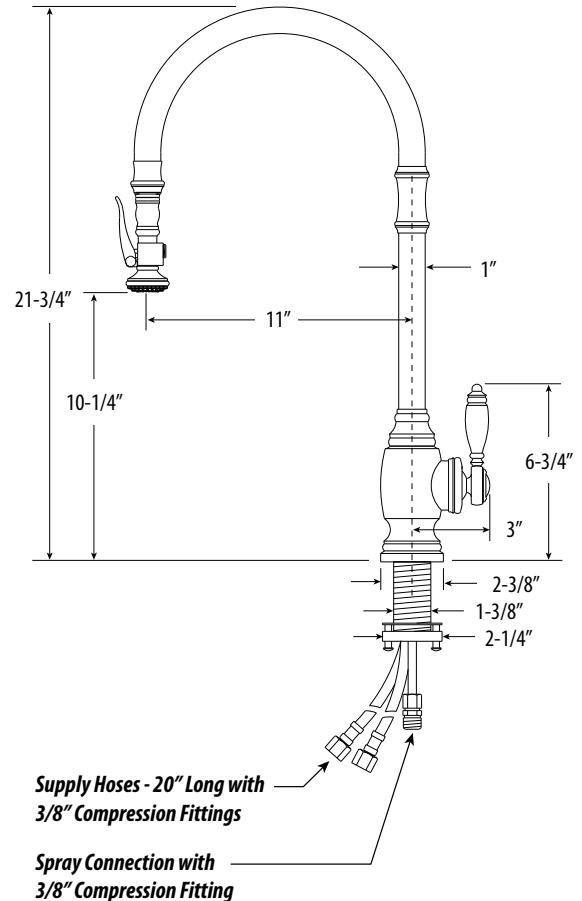

TRADITIONAL PLP EXTENDED REACH PULLDOWN FAUCET SPECS

Model # 5500

PRODUCT DESCRIPTION

- **Compatible with Reverse Osmosis filtration systems.**
- Unique "PLP" positive lock holds spray head in place.
- Spray head extends **18"** from spout.
- Pre-positioned "Easy Pull" counterbalanced weight.
- Select lever spray or aerated stream.
- 1.75 gpm maximum flow rate when aerated stream is selected.
- Solid brass construction.
- Spout swivels 360 degrees.
- Single lever control with Hot/Cold ceramic disk valve cartridge.
- Handle adjusts **22.5 degrees** in either direction for backsplash clearance.
- Adjustable PTFE "Friction Lock" helps handle feel and prevents sag.
- Includes 3 handle button options. Finish match, ceramic Hot/ Cold indicator and ceramic Cold/Hot indicator.
- Reinforced braided connection hoses.

CODES/STANDARDS APPLICABLE

Specified model meets or exceeds the following:

- ASME A112.18.1
- CSA B125.1
- NSF 61, 372
- CALGreen

- **Max Counter Thickness 2-3/8"**
- **Minimum Install Hole Size 1-1/2"**