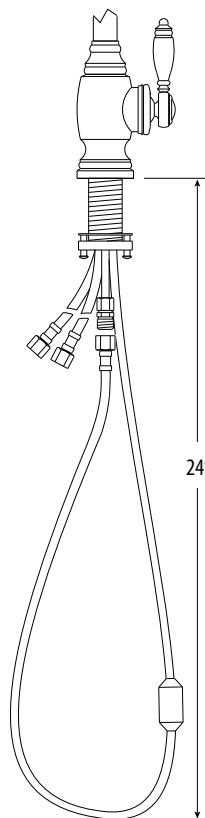

TRADITIONAL PLP EXTENDED REACH PULLDOWN FAUCET SPECS

Model # 5500

PRODUCT DESCRIPTION

- **Compatible with Reverse Osmosis filtration systems.**
- Unique "PLP" positive lock holds spray head in place.
- Spray head extends **18"** from spout.
- Pre-positioned "Easy Pull" counterbalanced weight.
- Select lever spray or aerated stream.
- 1.75 gpm maximum flow rate when aerated stream is selected.
- Solid brass construction.
- Spout swivels 360 degrees.
- Single lever control with Hot/Cold ceramic disk valve cartridge.
- Handle adjusts **22.5 degrees** in either direction for backsplash clearance.
- Adjustable PTFE "Friction Lock" helps handle feel and prevents sag.
- Includes 3 handle button options. Finish match, ceramic Hot/ Cold indicator and ceramic Cold/Hot indicator.
- Reinforced braided connection hoses.

CODES/STANDARDS APPLICABLE

Specified model meets or exceeds the following:

- ASME A112.18.1
- CSA B125.1
- NSF 61, 372
- CALGreen

- **Max Counter Thickness 2-3/8"**
- **Minimum Install Hole Size 1-1/2"**

DIMENSIONS MAY VARY AND ARE SUBJECT TO CHANGE. NO RESPONSIBILITY IS ASSUMED FOR USE OF SUPERCEDED OR VOIDED DATA

AVAILABLE IN 32 FINISHES + SOLID STAINLESS STEEL

Almond - 01	Black Nickel - BLN	Distressed Antique Copper - DAC	Polished Gold - PG	Unlaquered Polished Brass - UPB
Antique Brass - AB	Black-Oil Rubbed Bronze - ORB	Distressed American Bronze - DAMB	Polished Nickel - PN	Venetian Bronze - VB
Antique Bronze - ABZ	Biscuit - 07	Distressed Antique Pewter - DAP	Satin Chrome - SC	Weathered Brass - WB
Antique Copper - AC	Caribbean Bronze - CB	Euro-White - EW	Satin Gold - SG	Weathered Copper - WC
American Bronze - AMB	Chocolate Bronze - CHB	Matte Black - MB	Satin Nickel - SN	White - WT
Antique Pewter - AP	Chrome - CH	Polished Brass - PB	Stainless Steel - SS*	
Black - 06	Distressed Antique Brass - DAB	Polished Copper - PC	Tuscan Brass - TB	