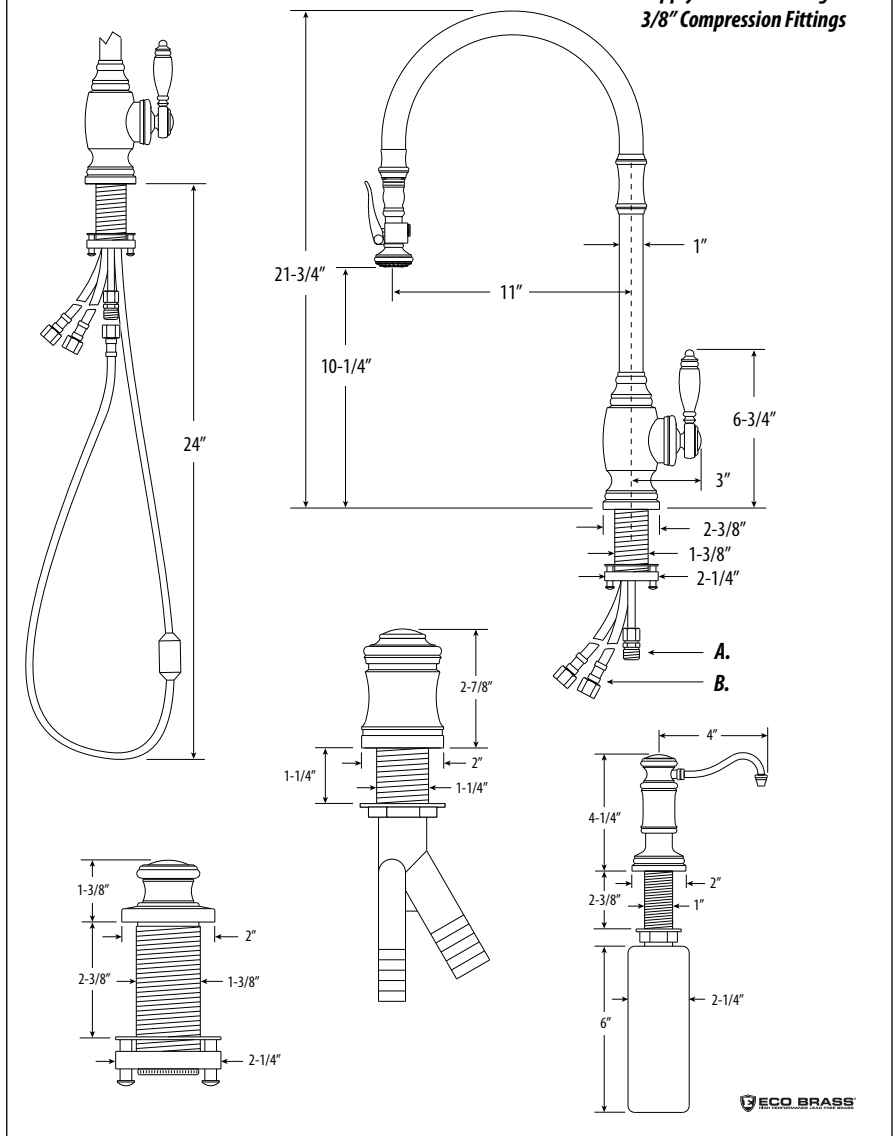

PLP EXTENDED REACH PULLDOWN FAUCET SPECS - 4 PIECE SUITE

Model # 5500-4

PRODUCT DESCRIPTION

- Suite includes Soap/Lotion Dispenser, Air Switch and Air Gap.
- **Compatible with Reverse Osmosis filtration systems.**
- Unique "PLP" positive lock holds spray head in place.
- Spray head extends 18" from spout.
- Pre-positioned "Easy Pull" counterbalanced weight.
- Select lever spray or aerated stream.
- 1.75 gpm maximum flow rate when aerated stream is selected.
- Solid brass construction.
- Spout swivels 360 degrees.
- Single lever control with Hot/Cold ceramic disk valve cartridge.
- Handle adjusts 22.5 degrees in either direction for backsplash clearance.
- Adjustable PTFE "Friction Lock" helps handle feel and prevents sag.
- Includes 3 handle button options. Finish match, ceramic Hot/Cold indicator and ceramic Cold/Hot indicator.
- Reinforced braided connection hoses.

CODES/STANDARDS APPLICABLE

Specified model meets or exceeds the following:

- ASME A112.18.1
- CSA B125.1
- NSF 61, 372
- CALGreen

- Max Counter Thickness 2-3/8"
- Minimum Install Hole Size 1-1/2"

A. Spray Connection with 3/8" Compression Fitting

B. Supply Hoses - 20" Long with 3/8" Compression Fittings

DIMENSIONS MAY VARY AND ARE SUBJECT TO CHANGE. NO RESPONSIBILITY IS ASSUMED FOR USE OF SUPERCEDED OR VOIDED DATA

AVAILABLE IN 32 FINISHES + SOLID STAINLESS STEEL