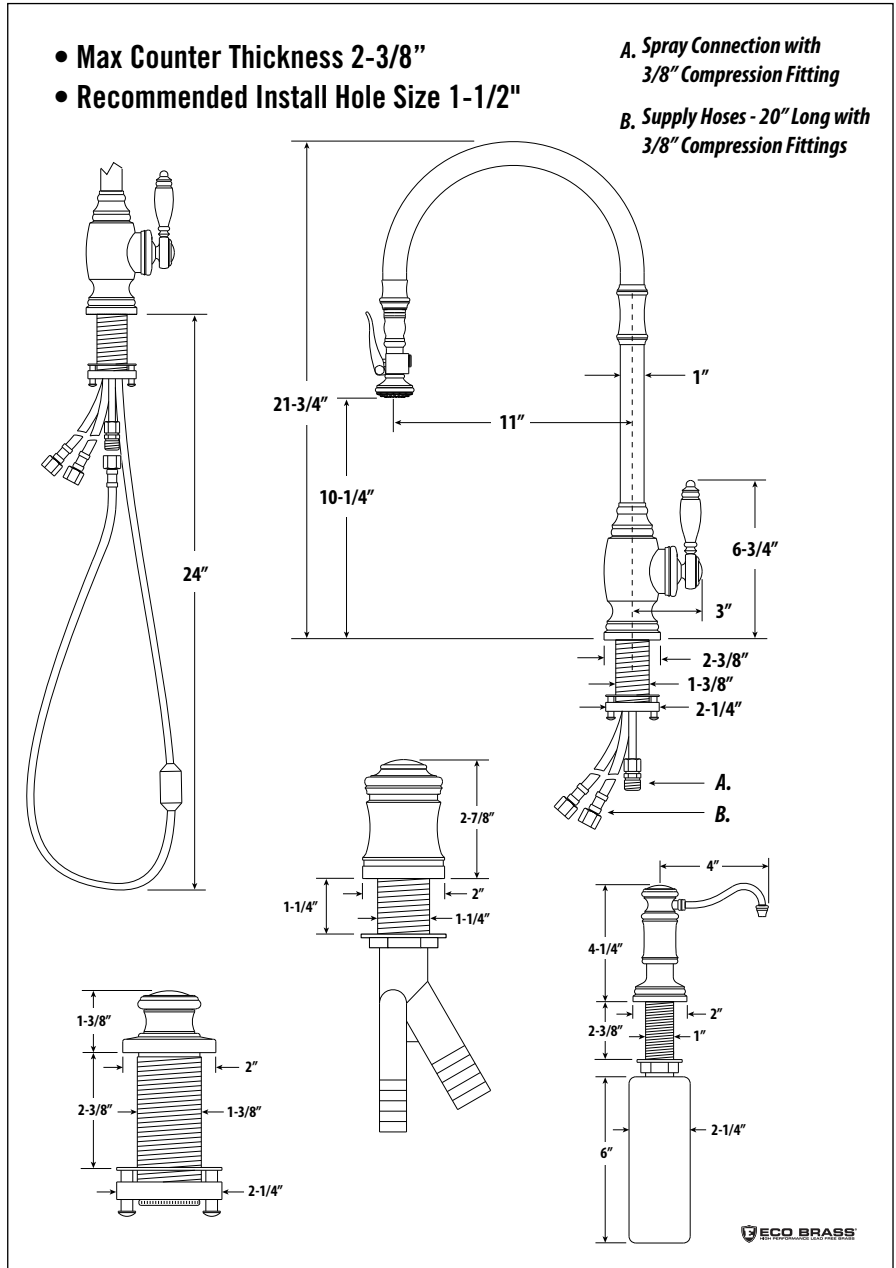

DIMENSIONS MAY VARY AND ARE SUBJECT TO CHANGE. NO RESPONSIBILITY IS ASSUMED FOR USE OF SUPERCEDED OR VOIDED DATA

ECO BRASS

★ **MADE IN AMERICA** ★

41180 Raintree Court • Murrieta, CA 92562 • 1-888-304-0660 • 951-304-0520 • www.waterstoneco.com

*Contemporary Styles Only

REVISED: 4-7-15