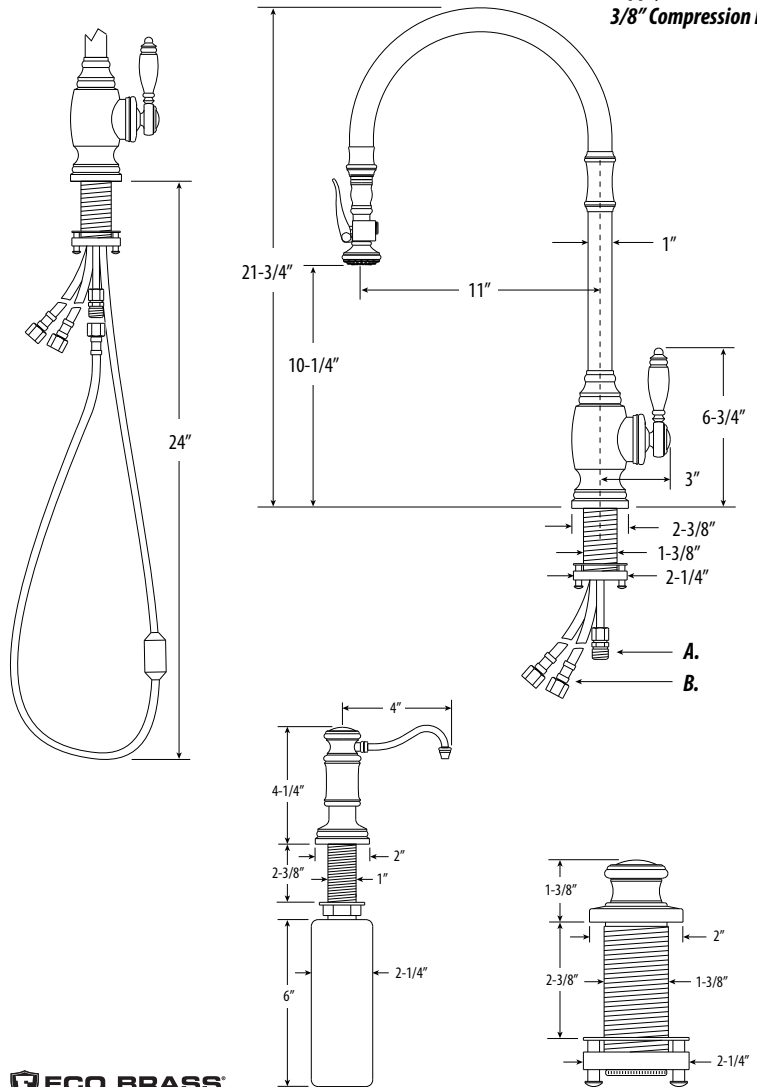

### PRODUCT DESCRIPTION

- Suite includes Soap/Lotion Dispenser and Air Switch.
- **Compatible with Reverse Osmosis filtration systems.**
- Unique "PLP" positive lock holds spray head in place.
- Spray head extends 18" from spout.
- Pre-positioned "Easy Pull" counterbalanced weight.
- Select lever spray or aerated stream.
- 1.75 gpm maximum flow rate when aerated stream is selected.
- Solid brass construction.
- Spout swivels 360 degrees.
- Single lever control with Hot/Cold ceramic disk valve cartridge.
- Handle adjusts 22.5 degrees in either direction for backsplash clearance.
- Adjustable PTFE "Friction Lock" helps handle feel and prevents sag.
- Includes 3 handle button options. Finish match, ceramic Hot/Cold indicator and ceramic Cold/Hot indicator.
- Reinforced braided connection hoses.

### CODES/STANDARDS APPLICABLE

Specified model meets or exceeds the following:

- ASME A112.18.1
- CSA B125.1
- NSF 61, 372
- CALGreen

- **Max Counter Thickness 2-3/8"**
- **Minimum Install Hole Size 1-1/2"**

**A. Spray Connection with 3/8" Compression Fitting**

**B. Supply Hoses - 20" Long with 3/8" Compression Fittings**

*DIMENSIONS MAY VARY AND ARE SUBJECT TO CHANGE. NO RESPONSIBILITY IS ASSUMED FOR USE OF SUPERCEDED OR VOIDED DATA*