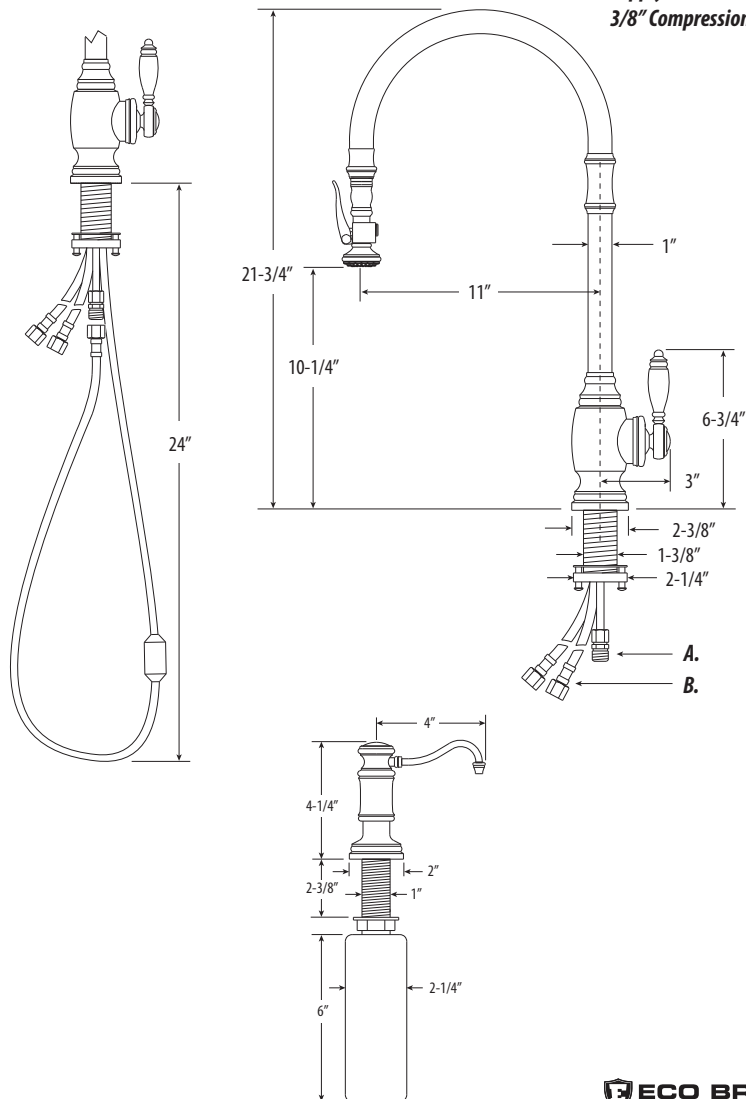

PLP EXTENDED REACH PULLDOWN FAUCET SPECS - 2 PIECE SUITE

Model # 5500-2

PRODUCT DESCRIPTION

- Suite includes Soap/Lotion Dispenser.
- **Compatible with Reverse Osmosis filtration systems.**
- Unique "PLP" positive lock holds spray head in place.
- Spray head extends **18"** from spout.
- Pre-positioned "Easy Pull" counterbalanced weight.
- Select lever spray or aerated stream.
- 1.75 gpm maximum flow rate when aerated stream is selected.
- Solid brass construction.
- Spout swivels 360 degrees.
- Single lever control with Hot/Cold ceramic disk valve cartridge.
- Handle adjusts **22.5 degrees** in either direction for backsplash clearance.
- Adjustable PTFE "Friction Lock" helps handle feel and prevents sag.
- Includes 3 handle button options. Finish match, ceramic Hot/Cold indicator and ceramic Cold/Hot indicator.
- Reinforced braided connection hoses.

CODES/STANDARDS APPLICABLE

Specified model meets or exceeds the following:

- ASME A112.18.1
- CSA B125.1
- NSF 61, 371
- CALGreen

- **Max Counter Thickness 2-3/8"**
- **Install Hole Size Adaptable Up to 1-1/2"**

A. Spray Connection with 3/8" Compression Fitting

B. Supply Hoses - 20" Long with 3/8" Compression Fittings

ECO BRASS
 HIGH PERFORMANCE LEAD FREE BRASS

DIMENSIONS MAY VARY AND ARE SUBJECT TO CHANGE. NO RESPONSIBILITY IS ASSUMED FOR USE OF SUPERCEDED OR VOIDED DATA