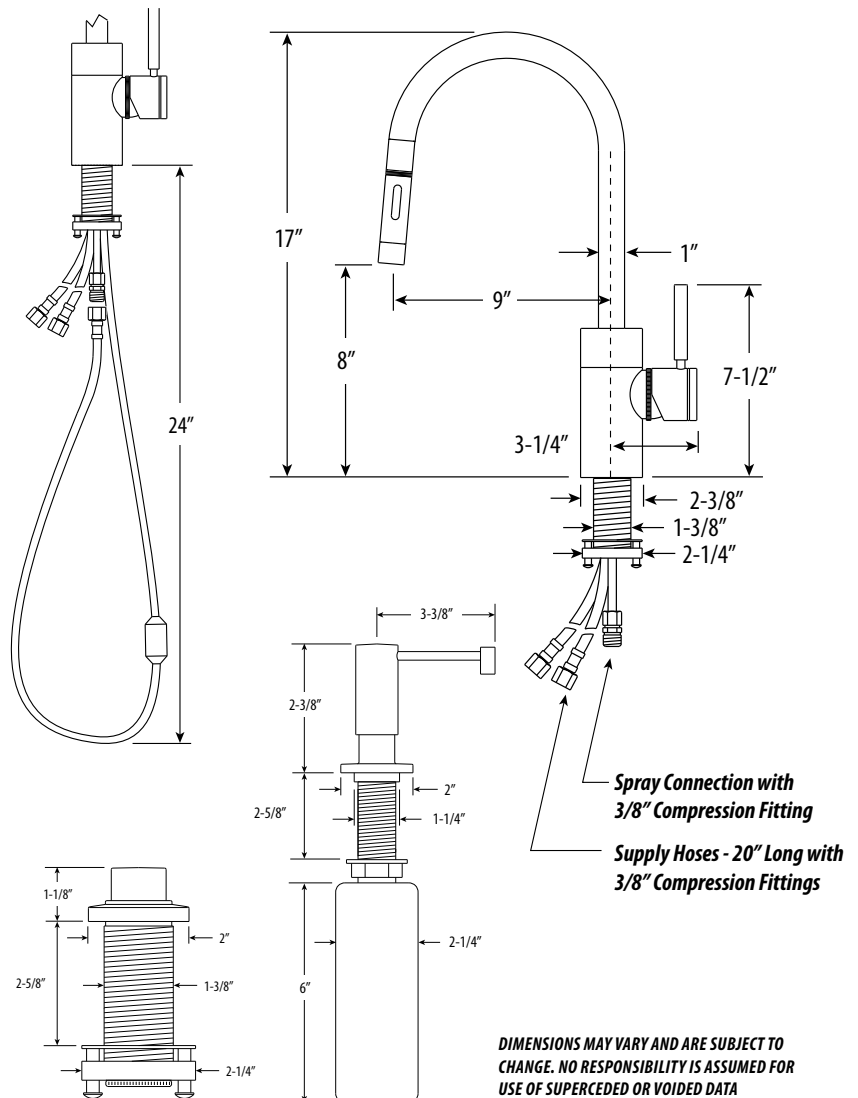

CONTEMPORARY PLP PULLDOWN FAUCET SPECS - 3 PIECE SUITE

Model # 5400-3

PRODUCT DESCRIPTION

- Suite includes Soap/Lotion Dispenser and Air Switch.
- **Compatible with Reverse Osmosis filtration systems.**
- Unique "PLP" positive lock holds spray head in place.
- Spray head extends **18"** from spout.
- Pre-positioned "Easy Pull" counterbalanced weight.
- Select toggle spray or aerated stream.
- 1.75 gpm maximum flow rate when aerated stream is selected.
- Solid brass or stainless steel construction.
- Spout swivels 360 degrees.
- Single lever control with Hot/Cold ceramic disk valve cartridge.
- Handle adjusts **22.5 degrees** in either direction for backsplash clearance.
- Adjustable PTFE "Friction Lock" helps handle feel and prevents sag.
- Reversible or removable Hot/Cold indicator ring.
- Reinforced braided connection hoses.

CODES/STANDARDS APPLICABLE

Specified model meets or exceeds the following:

- ASME A112.18.1
- CSA B125.1
- NSF 61, 372
- CALGreen

- **Max Counter Thickness 2-5/8"**
- **Minimum Install Hole Size 1-1/2"**