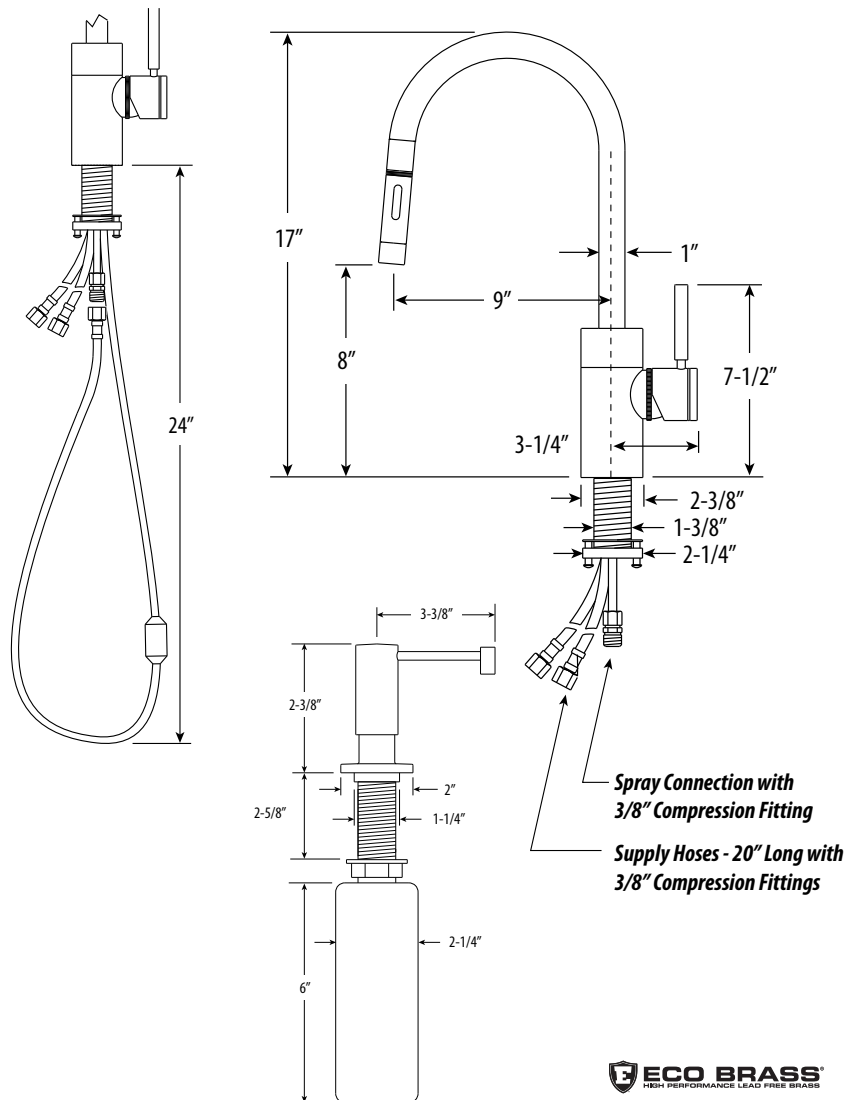

CONTEMPORARY PLP PULLDOWN FAUCET SPECS - 2 PIECE SUITE

Model # 5400-2

PRODUCT DESCRIPTION

- Suite includes Soap/Lotion Dispenser.
- **Compatible with Reverse Osmosis filtration systems.**
- Unique "PLP" positive lock holds spray head in place.
- Spray head extends **18"** from spout.
- Pre-positioned "Easy Pull" counterbalanced weight.
- Select toggle spray or aerated stream.
- 1.75 gpm maximum flow rate when aerated stream is selected.
- Solid brass or stainless steel construction.
- Spout swivels 360 degrees.
- Single lever control with Hot/Cold ceramic disk valve cartridge.
- Handle adjusts **22.5 degrees** in either direction for backsplash clearance.
- Adjustable PTFE "Friction Lock" helps handle feel and prevents sag.
- Reversible or removable Hot/Cold indicator ring.
- Reinforced braided connection hoses.

CODES/STANDARDS APPLICABLE

Specified model meets or exceeds the following:

- ASME A112.18.1
- CSA B125.1
- NSF 61, 372
- CALGreen

- **Max Counter Thickness 2-3/8"**
- **Minimum Install Hole Size 1-1/2"**