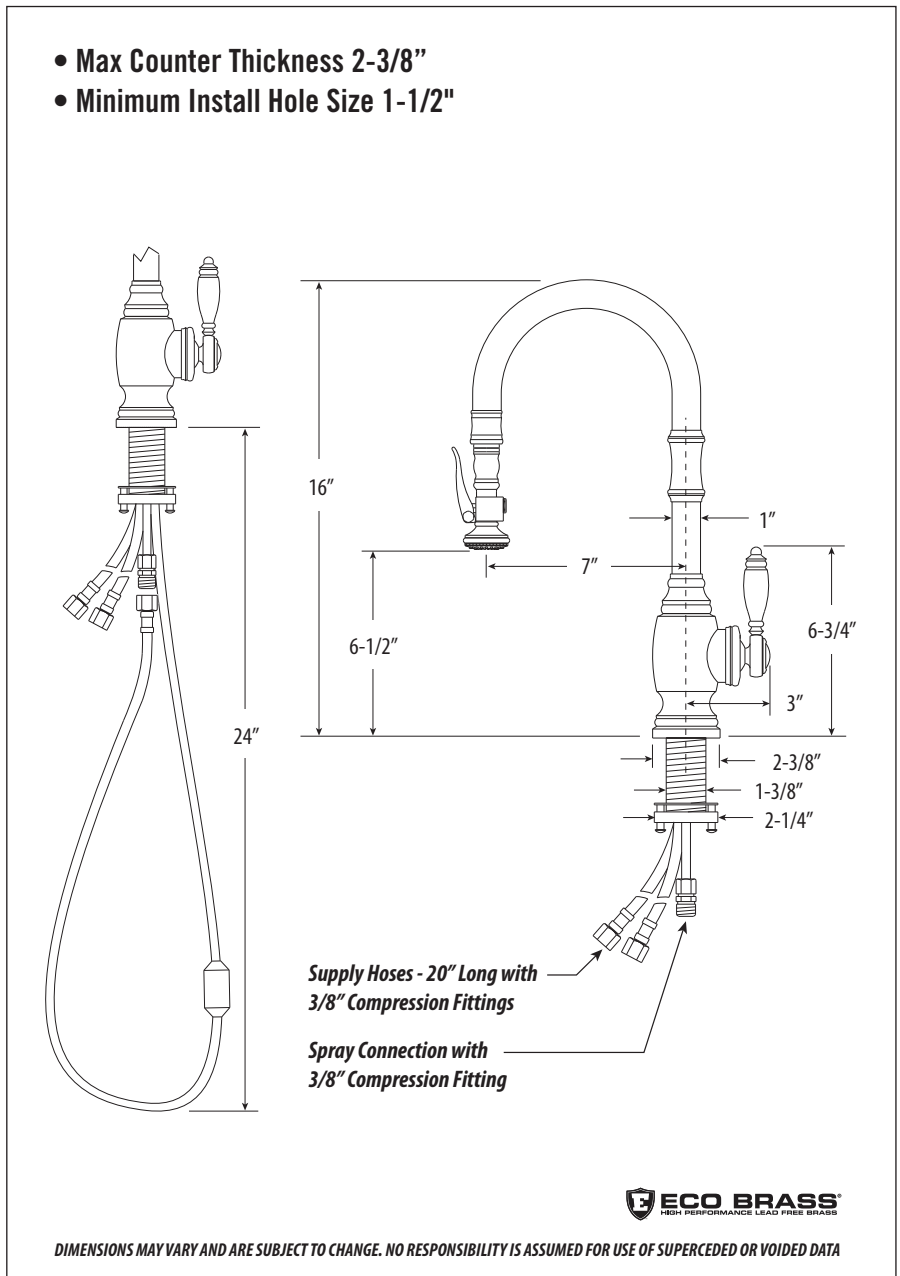

AVAILABLE IN 30 FINISHES + SOLID STAINLESS STEEL

Antique Brass - AB
Antique Bronze - ABZ
Antique Copper - AC
American Bronze - AMB
Antique Pewter - AP
Gloss Black - GB
Black Nickel - BLN
Black-Oil Rubbed Bronze - ORB
Caribbean Bronze - CB
Chocolate Bronze - CHB
Chrome - CH

Classic Bronze - CLZ
Distressed Antique Brass - DAB
Distressed Antique Copper - DAC
Distressed American Bronze - DAMB
Distressed Antique Pewter - DAP
Matte Black - MB
Polished Brass - PB
Polished Copper - PC
Polished Gold - PG
Polished Nickel - PN
Satin Brass - SB

Satin Chrome - SC
Satin Gold - SG
Satin Nickel - SN
Stainless Steel - SS*
Tuscan Brass - TB
Unlaquered Polished Brass - UPB
Venetian Bronze - VB
Weathered Brass - WB
Weathered Copper - WC