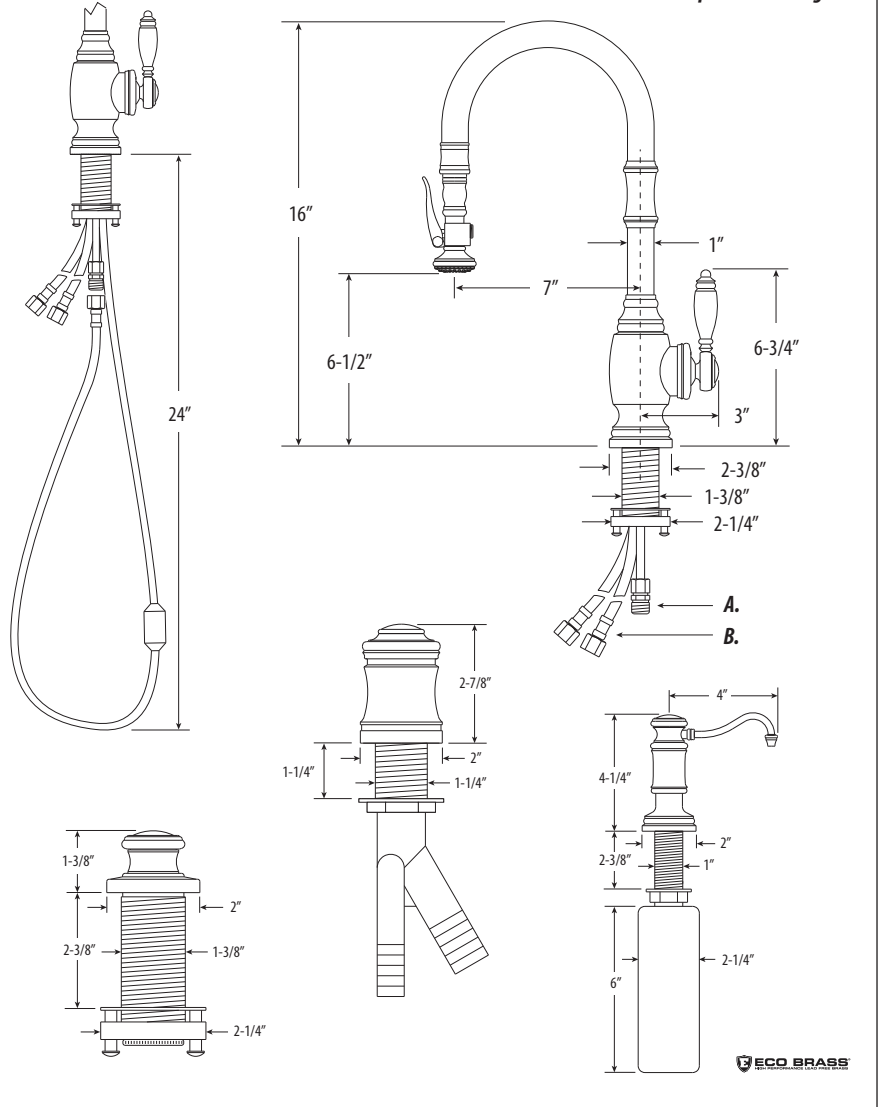

TRADITIONAL PREP SIZE PLP PULLDOWN FAUCET SPECS - 4 PC. SUITE

Model # 5200-4

PRODUCT DESCRIPTION

- Suite includes faucet, soap/lotion dispenser, air switch and single port air gap.
- Smaller version of the Standard Reach PLP Pulldown
- Perfect for kitchen islands or smaller sinks
- Unique "PLP" positive lock holds spray head in place.
- Spray head extends **18"** from spout.
- Pre-positioned "Easy Pull" counterbalanced weight.
- Select lever spray or aerated stream.
- Spout swivels 360 degrees.
- Adjustable PTFE "Friction Lock" helps handle feel and prevents sag.
- Handle adjusts **22.5 degrees** in either direction for backsplash clearance.
- Single handle mounts in front, right or left hand positions.
- Hot/Cold ceramic disk valve cartridge.
- Compatible with reverse osmosis filtration systems.
- 1.75 gpm maximum flow rate with aerated tip.
- Solid brass construction.
- Includes 3 handle button options. Finish match, ceramic Hot/Cold indicator and ceramic Cold/Hot indicator.
- Reinforced braided connection hoses.
- Lifetime Functional Warranty.
- Made in the USA.

CODES/STANDARDS APPLICABLE

Specified model meets or exceeds the following:

- ASME A112.18.1
- CSA B125.1
- NSF 61, 372
- CALGreen

- Max Counter Thickness 2-3/8"
- Minimum Install Hole Size 1-1/2"

A. Spray Connection with 3/8" Compression Fitting

B. Supply Hoses - 20" Long with 3/8" Compression Fittings

AVAILABLE IN 30 FINISHES + SOLID STAINLESS STEEL

Antique Brass - AB

Antique Bronze - ABZ

Antique Copper - AC

American Bronze - AMB

Antique Pewter - AP