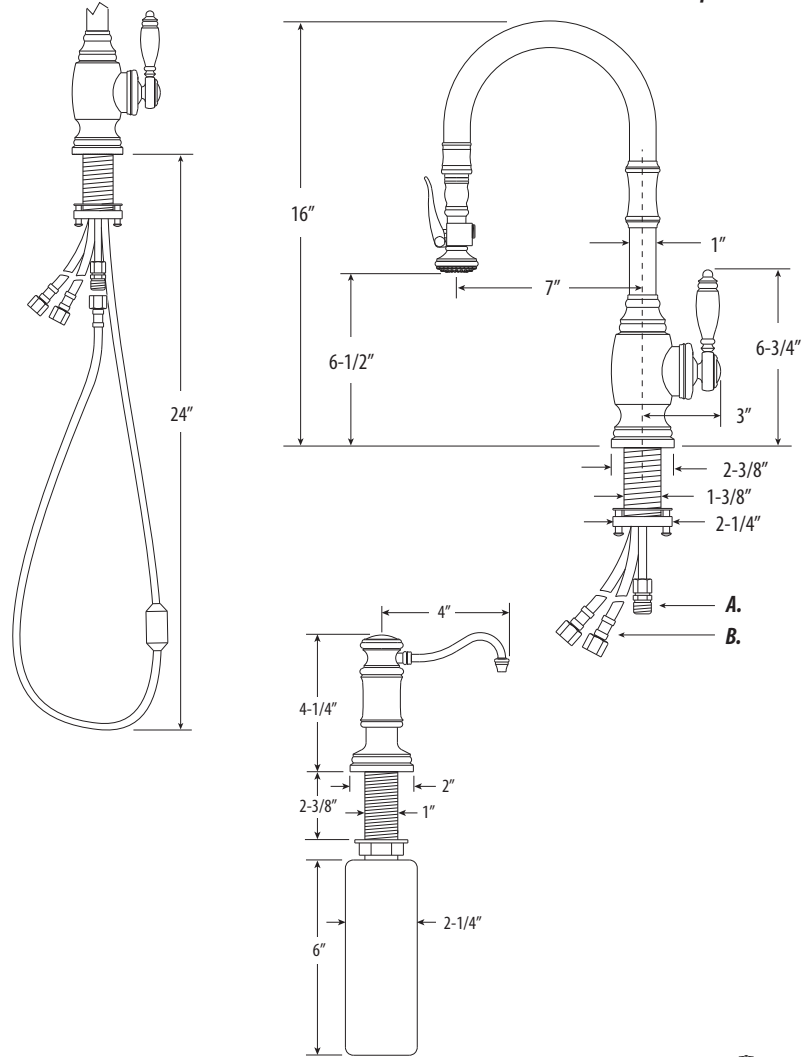

TRADITIONAL PREP SIZE PLP PULLDOWN FAUCET SPECS - 2 PC. SUITE

Model # 5200-2

PRODUCT DESCRIPTION

- Suite includes faucet and soap/lotion dispenser.
- Smaller version of the Standard Reach PLP Pulldown
- Perfect for kitchen islands or smaller sinks
- Unique "PLP" positive lock holds spray head in place.
- Spray head extends **18"** from spout.
- Pre-positioned "Easy Pull" counterbalanced weight.
- Select lever spray or aerated stream.
- Spout swivels 360 degrees.
- Adjustable PTFE "Friction Lock" helps handle feel and prevents sag.
- Handle adjusts **22.5 degrees** in either direction for backsplash clearance.
- Single handle mounts in front, right or left hand positions.
- Hot/Cold ceramic disk valve cartridge.
- Compatible with reverse osmosis filtration systems.
- 1.75 gpm maximum flow rate with aerated tip.
- Solid brass construction.
- Includes 3 handle button options. Finish match, ceramic Hot/Cold indicator and ceramic Cold/Hot indicator.
- Reinforced braided connection hoses.
- Lifetime functional warranty.
- Made in the USA.

CODES/STANDARDS APPLICABLE

Specified model meets or exceeds the following:

- ASME A112.18.1
- CSA B125.1
- NSF 61, 372
- CALGreen

- Max Counter Thickness 2-3/8"
- Minimum Install Hole Size 1-1/2"

A. Spray Connection with 3/8" Compression Fitting

B. Supply Hoses - 20" Long with 3/8" Compression Fittings

DIMENSIONS MAY VARY AND ARE SUBJECT TO CHANGE. NO RESPONSIBILITY IS ASSUMED FOR USE OF SUPERCEDED OR VOIDED DATA

ECO BRASS

AVAILABLE IN 30 FINISHES + SOLID STAINLESS STEEL