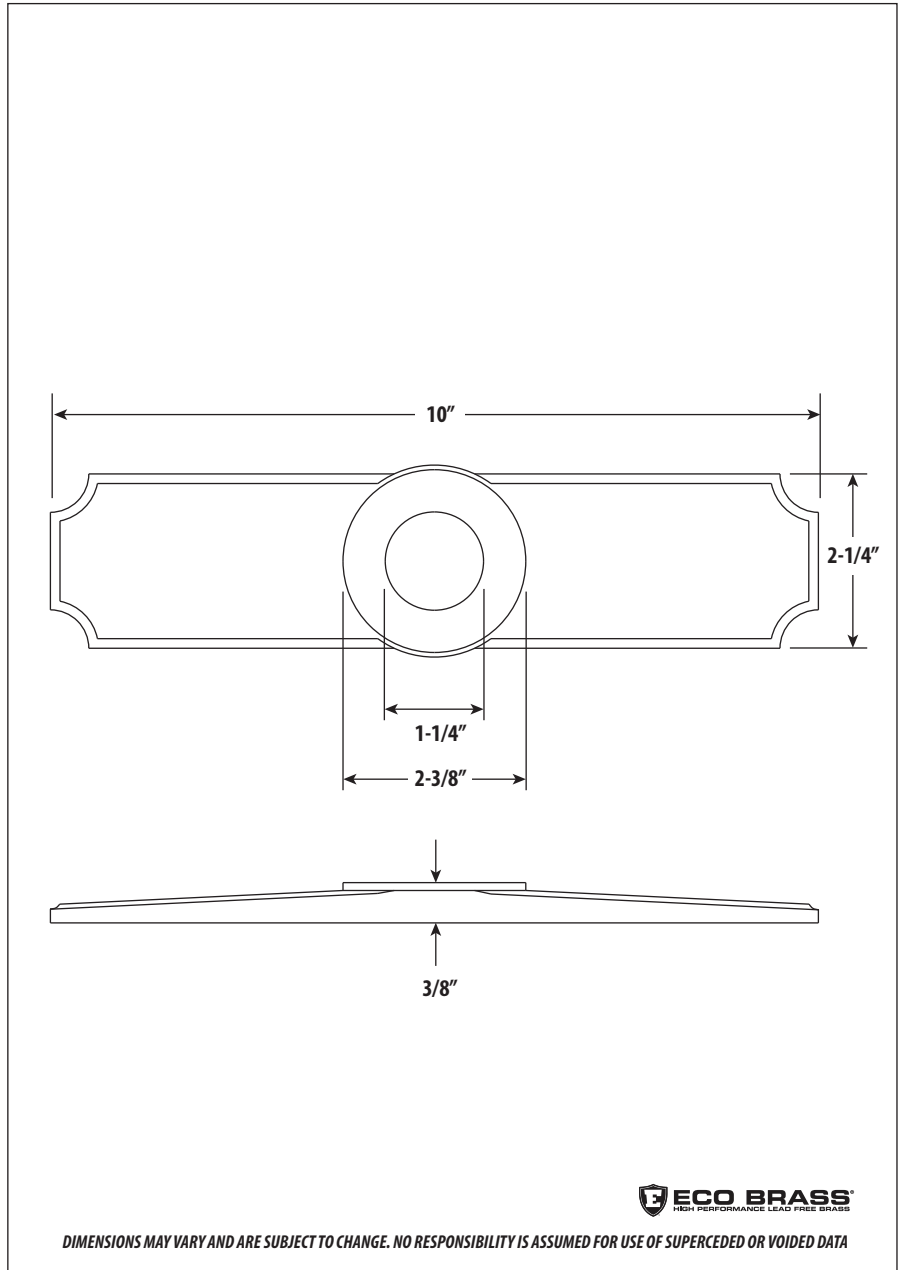

# TRADITIONAL 10" ESCUTCHEON PLATE

## Product Description

- Made from 3/8" thick solid brass plate.
- O-ring seals included.
- Works with all Waterstone full size kitchen faucets.
- Machine tapered top won't pool water.