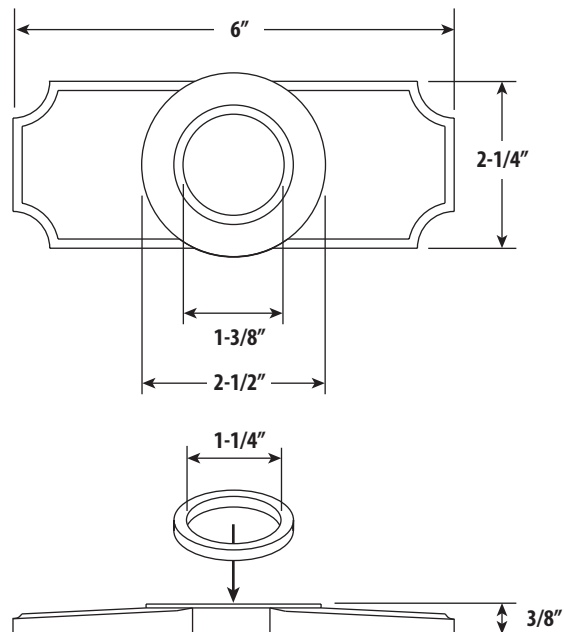

## TRADITIONAL 6" ESCUTCHEON PLATE

### Product Description

- Made from 3/8" thick solid brass plate.
- O-ring seals included.
- Works with all Waterstone full size kitchen faucets.
- Machine tapered top won't pool water.

DIMENSIONS MAY VARY AND ARE SUBJECT TO CHANGE. NO RESPONSIBILITY IS ASSUMED FOR USE OF SUPERCEDED OR VOIDED DATA