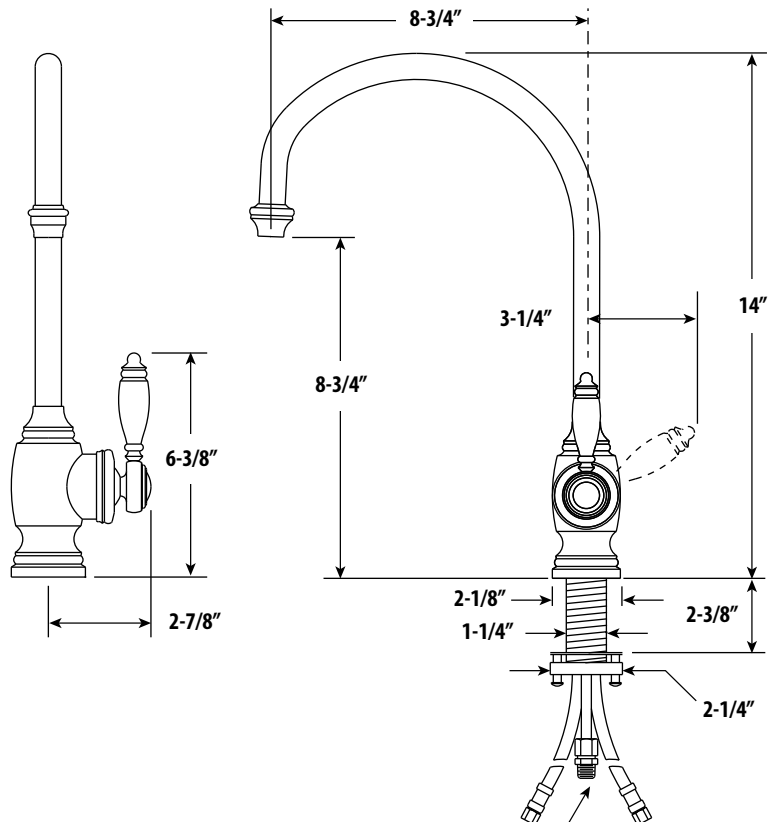

HAMPTON KITCHEN FAUCET SPECS

Product Description

- Solid brass construction.
- Single lever control hot/cold ceramic disk valve cartridge.
- 360 degree swivel spout.
- Aerated stream.
- 3 handle caps included. Plain, and ceramic right hand or left hand operation indicated for hot and cold.
- 1.75 gpm maximum flow rate.
- Diverter equipped for connection to optional side spray.
- Reinforced braided connection hoses.
- Adjustable PTFE "Friction Lock" aids handle feel and prevents sag.
- Handle adjusts for clearance from backsplash.

Tuscan Brass - TB
Venetian Bronze - VB
Weathered Brass - WB
Weathered Copper - WC
White - WT

- Max Counter Thickness 2-3/8"
- Recommended Install Hole Size 1-3/8"

Supply Hoses - 20" Long with
3/8" Compression Fittings

Spray Connection with
1/4" NPT Pipe Fitting

DIMENSIONS MAY VARY AND ARE SUBJECT TO CHANGE. NO RESPONSIBILITY IS ASSUMED FOR USE OF SUPERCEDED OR VOIDED DATA

★ **MADE IN AMERICA** ★

41180 Raintree Court • Murrieta, CA 92562 • 1-888-304-0660 • 951-304-0520 • www.waterstoneco.com