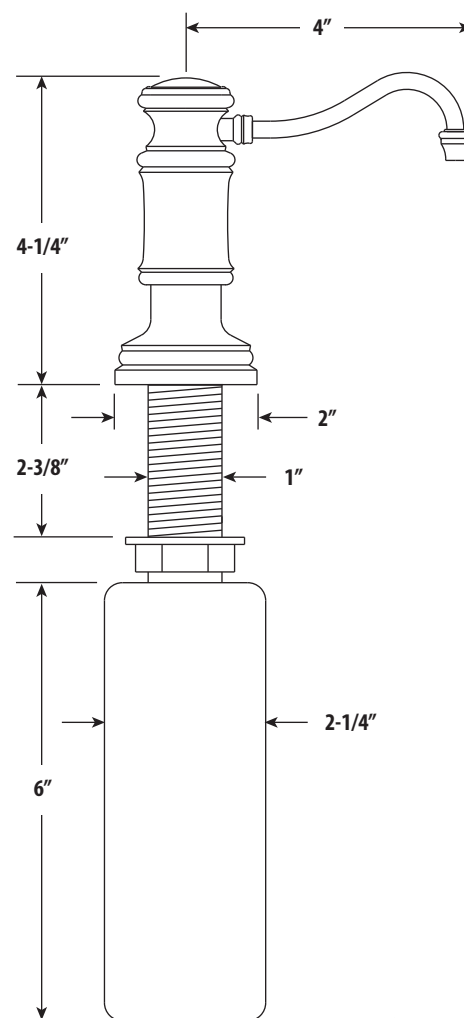

TRADITIONAL SOAP/LOTION DISPENSER - HOOK SPOUT

Product Description

- Solid brass construction.
- "Anti-wick" tip helps protect delicate patina finishes.
- 3 accent buttons included: 1 Soap, 1 Lotion, 1 plain with matching finish.
- PTFE guides for smooth action and solid feel.
- Easily replaceable pump.
- 12oz capacity (approx).
- Refill from top design.
- Requires 1-3/8" mounting hole.

- Max Counter Thickness 2-3/8"
- Recommended Install Hole Size 1-3/8"

DIMENSIONS MAY VARY AND ARE SUBJECT TO CHANGE. NO RESPONSIBILITY IS ASSUMED FOR USE OF SUPERCEDED OR VOIDED DATA

Finishes Available

FINISHES AVAILABLE: