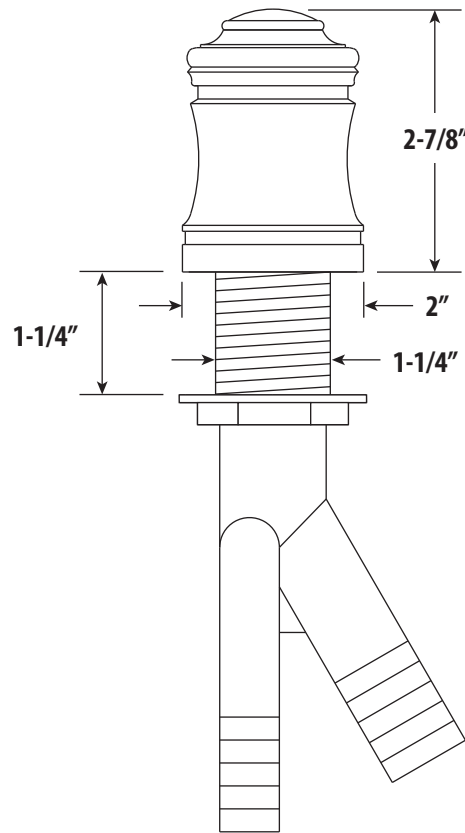

TRADITIONAL SINGLE PORT AIR GAP

Product Description

- Cover made from solid brass.
- Hides upper nut and washer edges.
- Single port dishwasher airgap.
- Matching plain finish (no logo) accent button.

Codes/Standards Applicable

Specified model meets or exceeds the following:

- **UPC**

- **Max Counter Thickness 1-1/4"**
- **Recommended Install Hole Size 1-3/8"**

DIMENSIONS MAY VARY AND ARE SUBJECT TO CHANGE. NO RESPONSIBILITY IS ASSUMED FOR USE OF SUPERCEDED OR VOIDED DATA