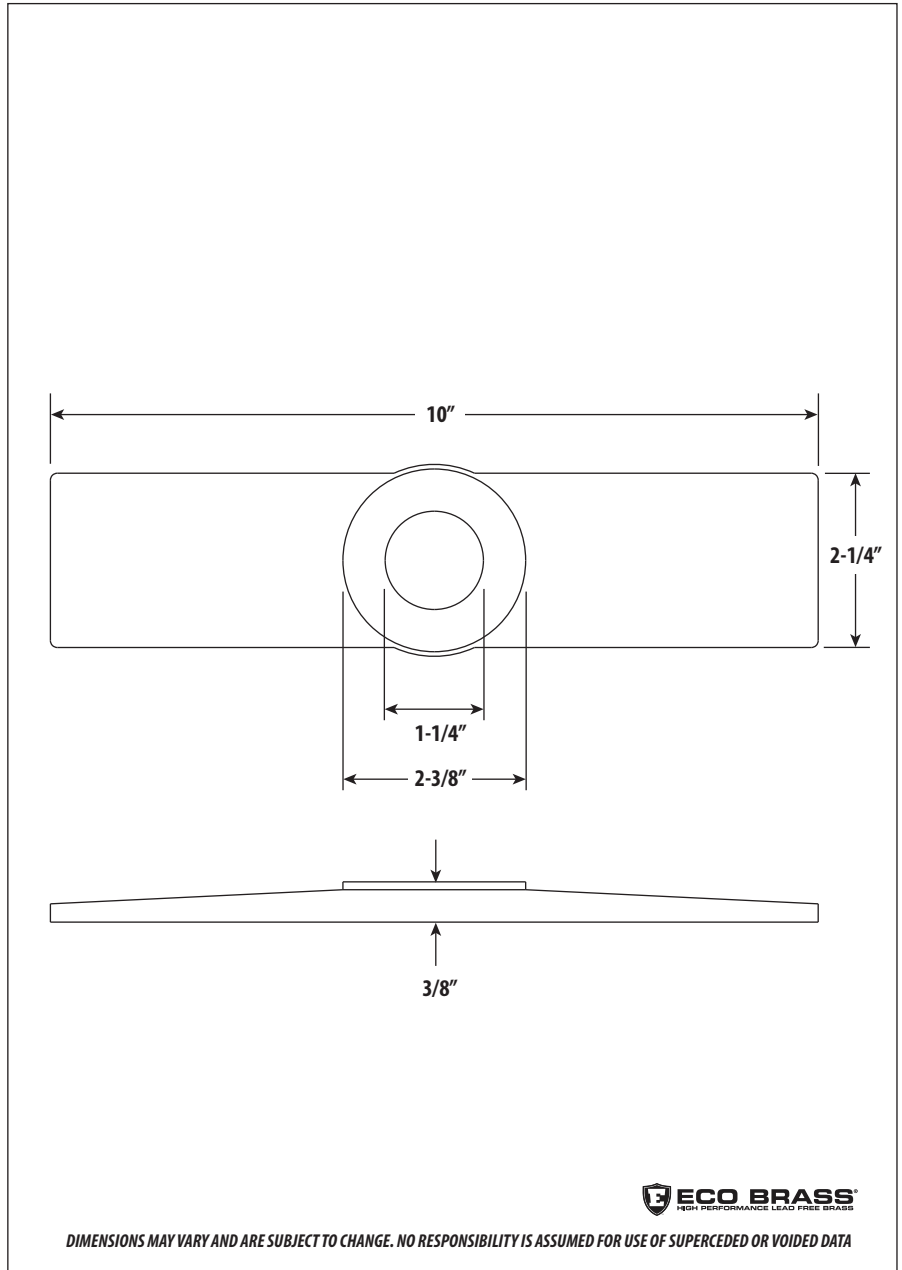

CONTEMPORARY 10" ESCUTCHEON PLATE

Product Description

- Made from 3/8" thick solid brass or stainless steel plate.
- O-ring seals included.
- Works with all Waterstone full size kitchen faucets.
- Machine tapered top won't pool water.