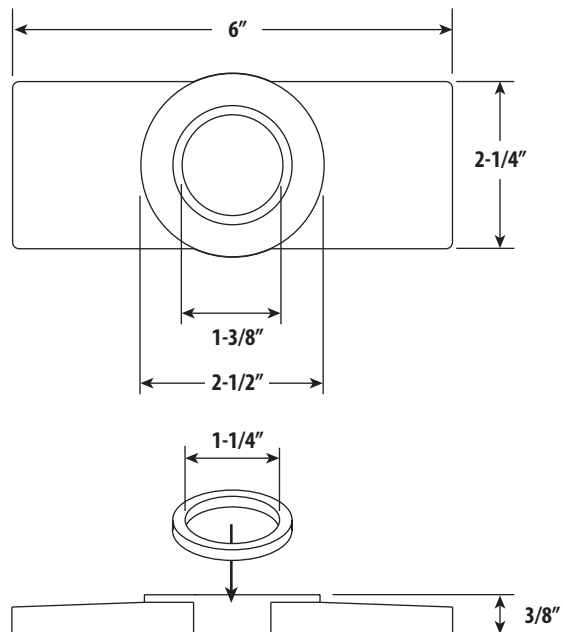

CONTEMPORARY 6" ESCUTCHEON PLATE

Product Description

- Made from 3/8" thick solid brass plate.
- O-ring seals included.
- Works with all Waterstone full size kitchen faucets.
- Machine tapered top won't pool water.