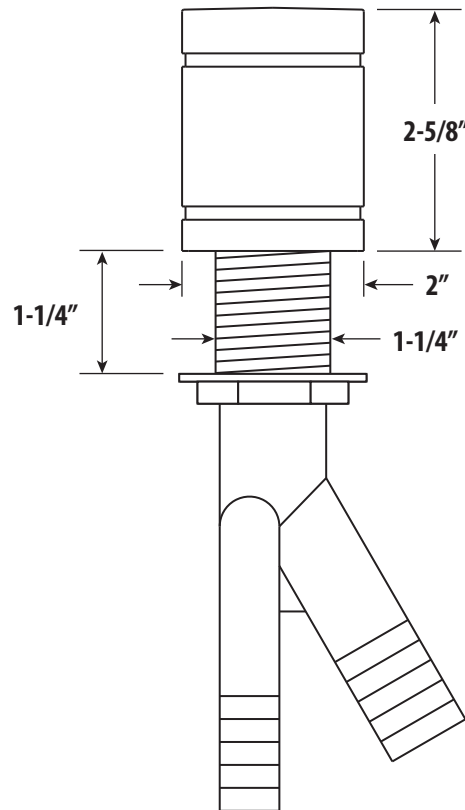

CONTEMPORARY SINGLE PORT AIR GAP

Product Description

- Cover made from solid brass or stainless steel.
- Single port dishwasher airgap.
- Hides upper nut and washer edges.

Codes/Standards Applicable

Specified model meets or exceeds the following:

- **UPC**

- Max Counter Thickness 1-1/4"
- Recommended Install Hole Size 1-3/8"

DIMENSIONS MAY VARY AND ARE SUBJECT TO CHANGE. NO RESPONSIBILITY IS ASSUMED FOR USE OF SUPERCEDED OR VOIDED DATA

Finishes Available