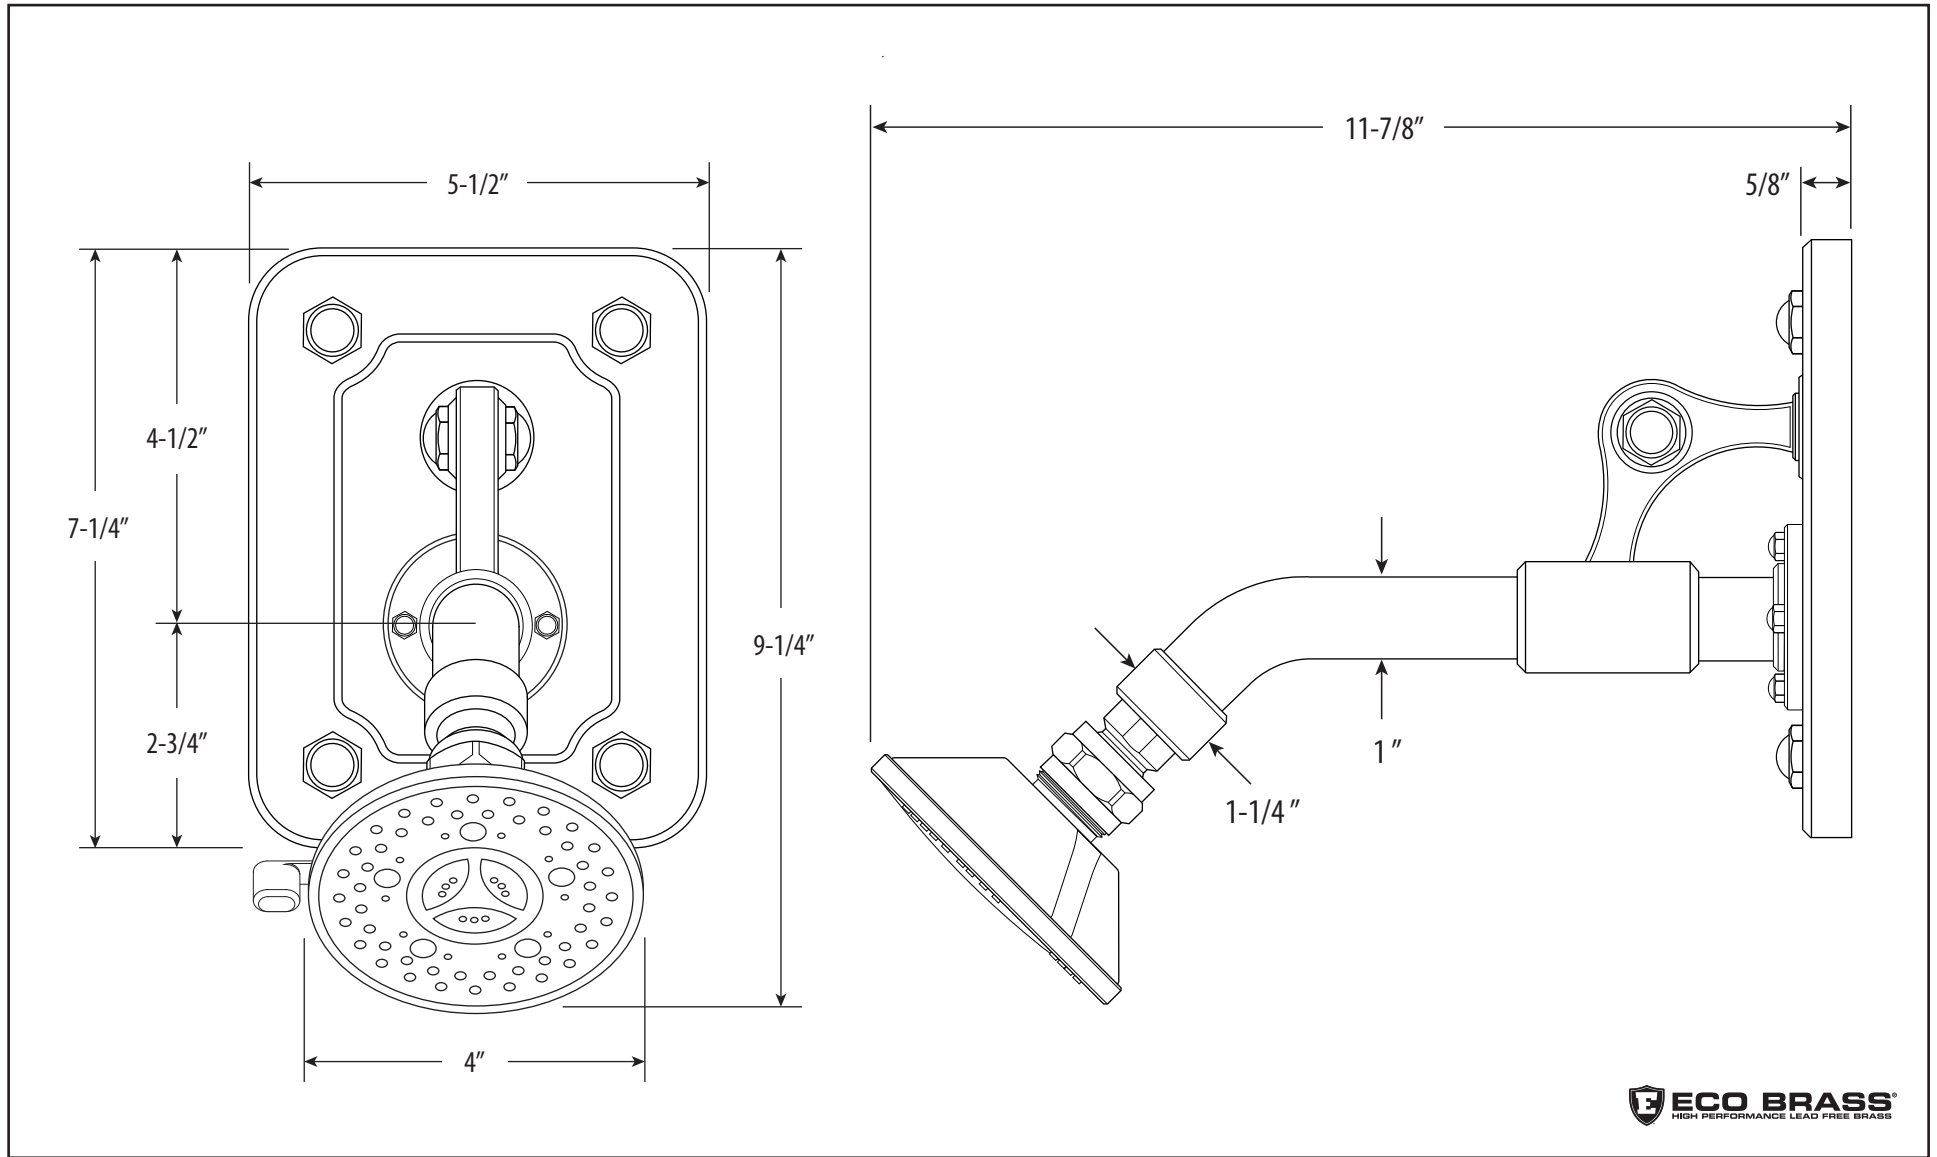

ARGONAUT WALL MOUNT SHOWER HEAD W/ BACKPLATE

10108

 **ECO BRASS**
HIGH PERFORMANCE LEAD FREE BRASS

DIMENSIONS MAY VARY AND ARE SUBJECT TO CHANGE. NO RESPONSIBILITY IS ASSUMED FOR USE OF SUPERCEDED OR VOIDED DATA