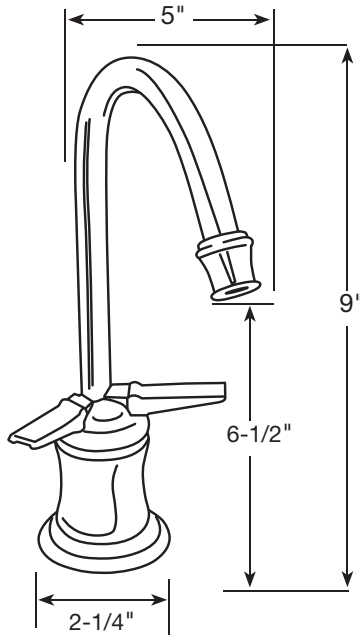

MODEL	DESCRIPTION	FINISH	PART #	LIST PRICE
-------	-------------	--------	--------	------------

TRADITIONAL SERIES LVH610 EverHot Lead Free Hot/Cold Water Dispenser
 Shipping Wt: 10 lbs.
HOT/COLD
 Traditional design • **locking lever option for filling pitchers and pots** • built in aerator
WITH J-SPOUT
 Includes faucet, EverHot tank, 3' cord, & tubing.
 Certified to NSF/ANSI Standard 61 and California Proposition 65.
 Chiller sold separately (see EverCold, page 78).
FAUCET ONLY Shipping Wt: 3 lbs.

Dimensions:
 Height: 9"
 Reach: 5"
 Spout Diameter: 1/2"
 Hole Size Required: 1-1/4"

FAUCET & EVERHOT TANK			
CHROME	WI-LVH610HC-CH		\$737.95
COLOR			
BISCUIT	WI-LVH610HC-BS		\$741.95
BLACK	WI-LVH610HC-BK		\$741.95
WHITE	WI-LVH610HC-WH		\$741.95
SPECIAL			
POLISHED NICKEL	WI-LVH610HC-PN		\$805.95
SATIN CHROME	WI-LVH610HC-SC		\$805.95
SATIN NICKEL	WI-LVH610HC-SN		\$805.95
PREMIUM			
ANTIQUE BRASS	WI-LVH610HC-AB		\$858.95
ANTIQUE COPPER	WI-LVH610HC-AC		\$858.95
OIL RUBBED BRONZE	WI-LVH610HC-ORB		\$858.95
POLISHED BRASS-PVD	WI-LVH610HC-PB		\$858.95
POLISHED COPPER	WI-LVH610HC-COP		\$858.95
STAINLESS STEEL	WI-LVH610HC-SS		\$858.95
VENETIAN BRONZE	WI-LVH610HC-VB		\$858.95
WEATHERED BRASS	WI-LVH610HC-WB		\$858.95
WEATHERED COPPER	WI-LVH610HC-WC		\$858.95
PREMIUM PLUS			
GOLD	WI-LVH610HC-GOLD		\$1,429.95
SATIN GOLD	WI-LVH610HC-SG		\$1,429.95