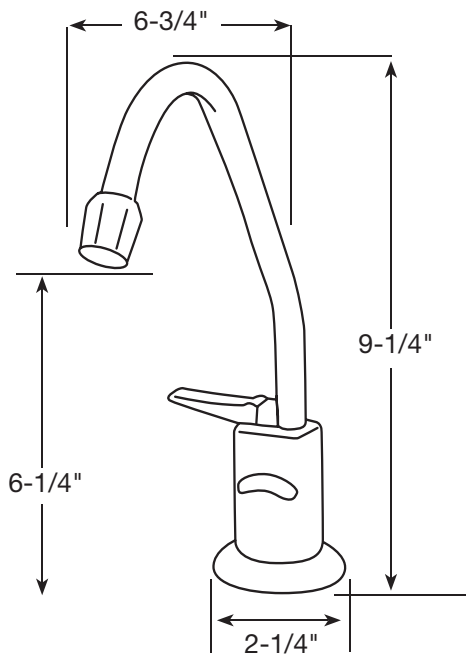

MODEL	DESCRIPTION	FINISH	PART #	LIST PRICE
<b>ELITE SERIES LVH500</b>	EverHot Lead Free Hot Only Water Dispenser	<b>FAUCET &amp; EVERHOT TANK</b>		
	Shipping Wt: 10 lbs.	CHROME	WI-LVH500H-CH	\$657.95
<b>HOT ONLY</b>	Includes faucet, EverHot tank, 3' cord, & tubing.	COLOR		
		BISCUIT	WI-LVH500H-BS	\$666.95
<b>WITH LONG REACH SPOUT</b>	Certified to NSF/ANSI Standard 61 and California Proposition 65.	BLACK	WI-LVH500H-BK	\$666.95
		WHITE	WI-LVH500H-WH	\$666.95
<b>FAUCET ONLY</b>	Shipping Wt: 3 lbs.	SPECIAL		
		POLISHED NICKEL	WI-LVH500H-PN	\$738.95
		SATIN CHROME	WI-LVH500H-SC	\$738.95
		SATIN NICKEL	WI-LVH500H-SN	\$738.95
		PREMIUM		
		OIL RUBBED BRONZE	WI-LVH500H-ORB	\$776.95
		POLISHED BRASS-PVD	WI-LVH500H-PB	\$776.95
		STAINLESS STEEL	WI-LVH500H-SS	\$776.95

**Dimensions:**  
 Height: 9-1/4"  
 Reach: 6-3/4"  
 Spout Diameter: 1/2"  
 Hole Size Required: 1-1/4"

<b>FAUCET ONLY</b>			
CHROME	WI-FA500H-CH		\$336.95
COLOR			
BISCUIT	WI-FA500H-BS		\$345.95
BLACK	WI-FA500H-BK		\$345.95
WHITE	WI-FA500H-WH		\$345.95
SPECIAL			
POLISHED NICKEL	WI-FA500H-PN		\$417.95
SATIN CHROME	WI-FA500H-SC		\$417.95
SATIN NICKEL	WI-FA500H-SN		\$417.95
PREMIUM			
OIL RUBBED BRONZE	WI-FA500H-ORB		\$455.95
POLISHED BRASS-PVD	WI-FA500H-PB		\$455.95
STAINLESS STEEL	WI-FA500H-SS		\$455.95