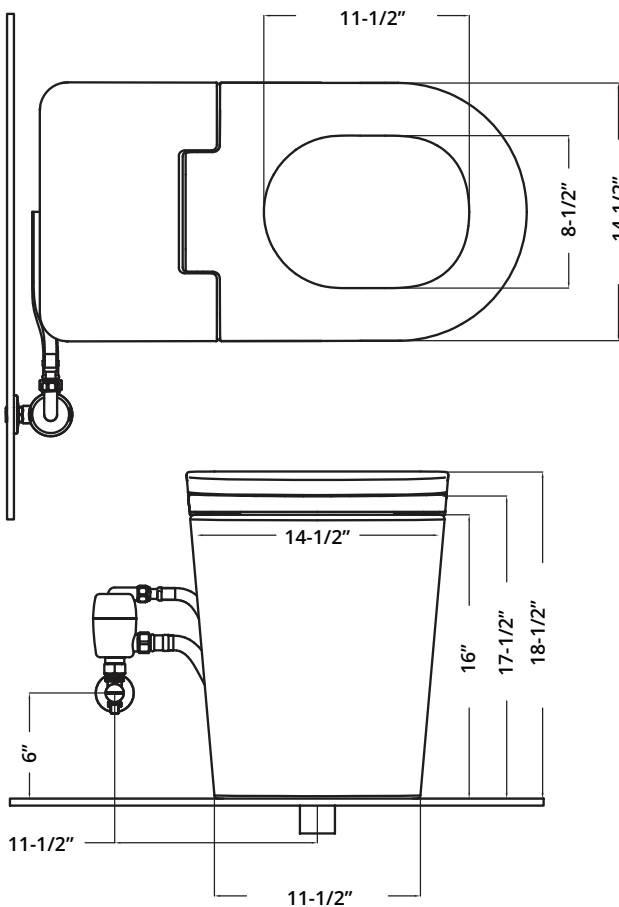

Included

- Electronic bidet toilet
- Remote control w/batteries
- Manuals
- Wax Ring
- Valve Stop
- Battery back up
- 1/4" Pex Adapter
- Filter
- 3/8 x 1/2" Supply line
- Washers

Notes

Meets the height requirement for the Americans with Disabilities Act.

Elongated toilet bowl

*Efoam is only available on the Ganza II

Specifications

Power Rating:	AC 120V, 50/60 Hz 1180W
Power Cord:	60", 3 prong grounded plug
Shipping Weight:	99 lbs
Product Weight:	88 lbs
Water Temperature:	39.2 to 95F
Warranty:	3 year limited warranty
Washing Flow Rate:	18oz per minute
Seat Temperature:	Room temperature to 104°
Dryer Temperature:	Room temperature to 100°
Gallons Per Flush:	Adjustable 0.65 - 1.7

Installation Notes

- 115 V power GFCI receptacle within 4'
- 40 PSI minimum water pressure
- 80 PSI maximum water pressure
- Standard 12" rough in

Watch our
installation video

These dimensions and specifications are subject to change without notice