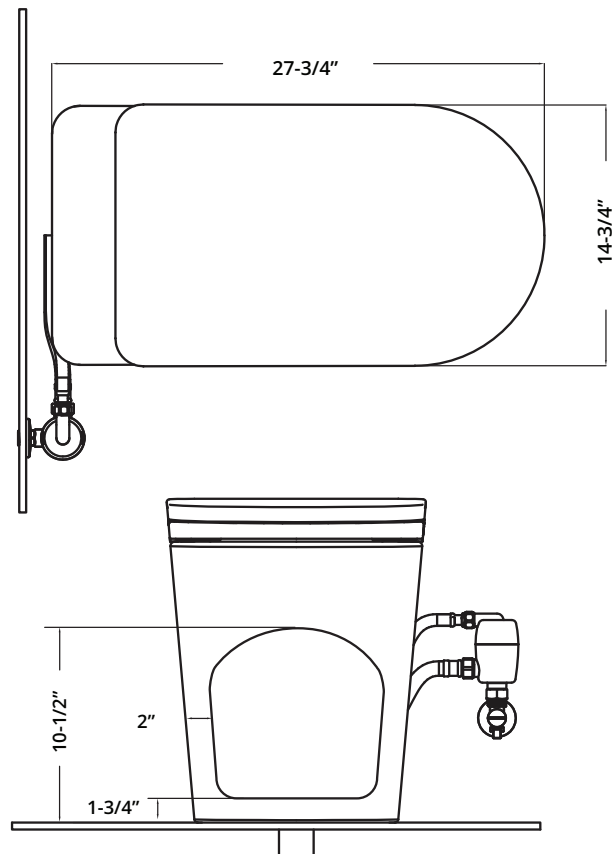

Included

- Electronic bidet toilet
- Remote control w/batteries
- Manuals
- Wax Ring
- Valve Stop
- Battery back up
- 1/4" Pex Adapter
- Filter
- 3/8 x 1/2" Supply line
- Washers

Notes

Meets the height requirement for the Americans with Disabilities Act.

Elongated toilet bowl

*Efoam is only available on the Ganza II

Specifications

Power Rating:	AC 120V, 50/60 Hz 1180W
Power Cord:	60", 3 prong grounded plug
Shipping Weight:	99 lbs
Product Weight:	88 lbs
Water Temperature:	39.2 to 95F
Warranty:	3 year limited warranty
Washing Flow Rate:	18oz per minute
Seat Temperature:	Room temperature to 104°
Dryer Temperature:	Room temperature to 100°
Gallons Per Flush:	Adjustable 0.65 - 1.7

Installation Notes

- 115 V power GFCI receptacle within 4'
- 40 PSI minimum water pressure
- 80 PSI maximum water pressure
- Standard 12" rough in

Watch our
installation video

These dimensions and specifications are subject to change without notice