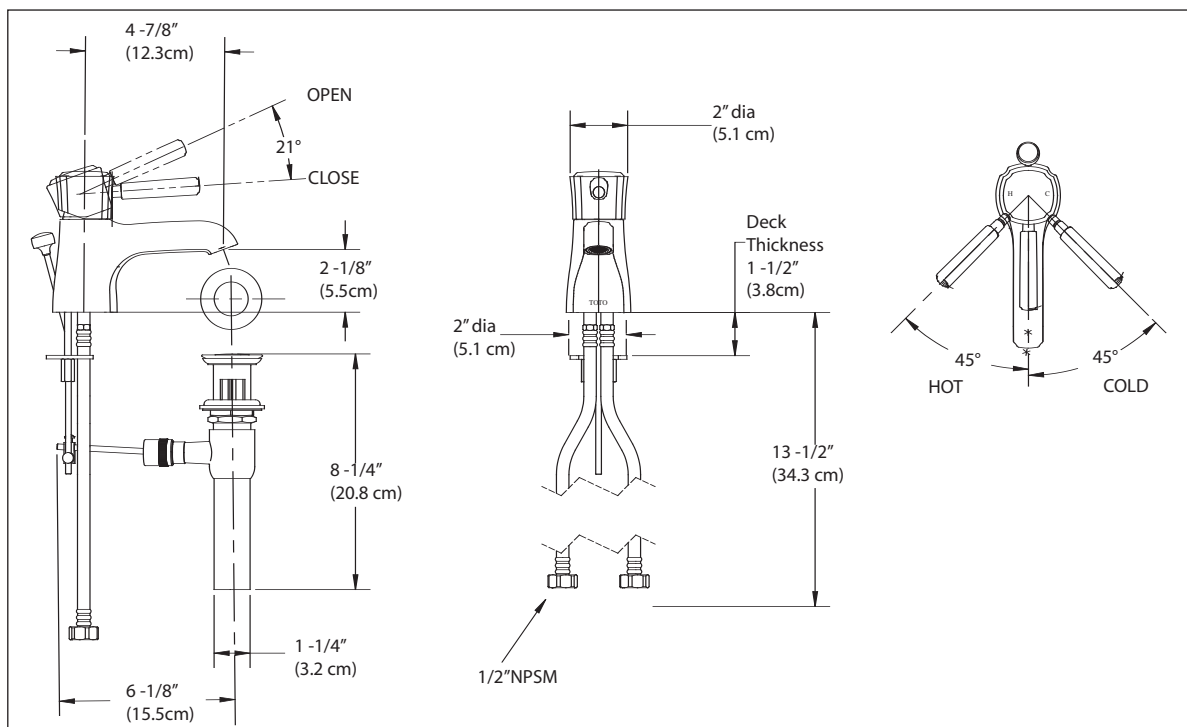

Decorative single-handle lavatory faucet to match the Guinevere™ design Suite. 2.2 gpm (8.3 lpm) maximum flow rate (Per regulation).

■ TL970SDC

Guinevere™ single-handle lavatory faucet, polished chrome finish.

Shipping Dimensions: **Individual**
20-1/2"L x 9-3/4"W
x 3-1/2"H

Case (Qty 3)
21-1/4"L x 10-1/2"W
x 11-1/4"H

CODES/STANDARDS

Complies with and exceeds the following standards:
ASME A112.18.1 / CSA B125-2005
NSF 61

Listed by:
IAPMO / C-UPC, and other municipalities

Meets the American Disabilities Act Guidelines and
ANSI A117.1

These dimensions and specifications are subject to change
without notice.

TL970SDC - Guinevere™ Single-lever Lavatory Faucet