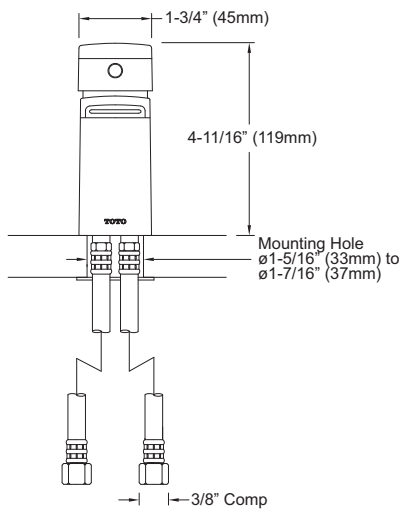

PRODUCT SPECIFICATION

The widespread lavatory faucet shall have a maximum flow rate of 1.5 gpm (5.7 lpm). Product shall have a lever handle. Product shall have a solid brass construction. Product shall have a ceramic mixing valve cartridge. Product shall accommodate 8" -16" spread. Product shall include metal pop-up waste assembly. Product shall be compliant with California AB1953, Vermont S.152 & Maryland HB. 372. Product shall be TOTO Model TL960SDLO#_____.

TL960SDLQ

Soirée® Single-handle Lavatory High-Efficiency Faucet, 1.5 gpm

SPECIFICATIONS

- Warranty Lifetime Limited Warranty (Residential Use)
One Year (Commercial Use)
- Material Brass
- Shipping Weight 6.0 lbs.
- Shipping Dimensions 20-1/2" L x 9-3/4" W x 3-1/2" H
- Maximum Flow Rate 1.5 gpm (5.7 lpm)