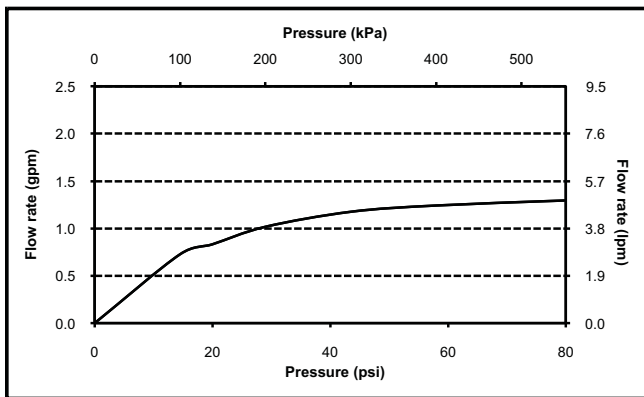

TOTO®

TL960SDLO

Soirée® Single-handle Lavatory
High-Efficiency Faucet, 1.5 gpm

FEATURES

- WaterSense certified low-flow 1.5 gpm faucet
- Lever handle
- Solid brass construction
- Ceramic disk mixing cartridge
- Accommodates 8" -16" spread
- Metal pop-up waste assembly

PRODUCT SPECIFICATION

The widespread lavatory faucet shall have a maximum flow rate of 1.5 gpm (5.7 lpm). Product shall have a lever handle. Product shall have a solid brass construction. Product shall have a ceramic mixing valve cartridge. Product shall accommodate 8" -16" spread. Product shall include metal pop-up waste assembly. Product shall be compliant with California AB1953, Vermont S.152 & Maryland HB. 372. Product shall be TOTO Model TL960SDLO#_____.

TL960SDLQ

Soirée® Single-handle Lavatory High-Efficiency Faucet, 1.5 gpm

SPECIFICATIONS

- Warranty Lifetime Limited Warranty (Residential Use)
One Year (Commercial Use)
- Material Brass
- Shipping Weight 6.0 lbs.
- Shipping Dimensions 20-1/2" L x 9-3/4" W x 3-1/2" H
- Maximum Flow Rate 1.5 gpm (5.7 lpm)