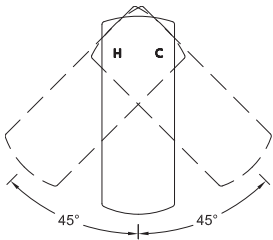

PRODUCT SPECIFICATION

The widespread lavatory faucet shall have a maximum flow rate of 1.5 gpm (5.7 lpm). Product shall have a lever handle. Product shall have a solid brass construction. Product shall have a ceramic mixing valve cartridge. Product shall accommodate 8" -16" spread. Product shall include metal pop-up waste assembly. Product shall be compliant with California AB1953, Vermont S.152 & Maryland HB. 372. Product shall be TOTO Model TL960SDLO#_____.

TL960SDLQ

Soirée® Single-handle Lavatory High-Efficiency Faucet, 1.5 gpm

SPECIFICATIONS

- Warranty Lifetime Limited Warranty (Residential Use)
One Year (Commercial Use)
- Material Brass
- Shipping Weight 6.0 lbs.
- Shipping Dimensions 20-1/2" L x 9-3/4" W x 3-1/2" H
- Maximum Flow Rate 1.5 gpm (5.7 lpm)