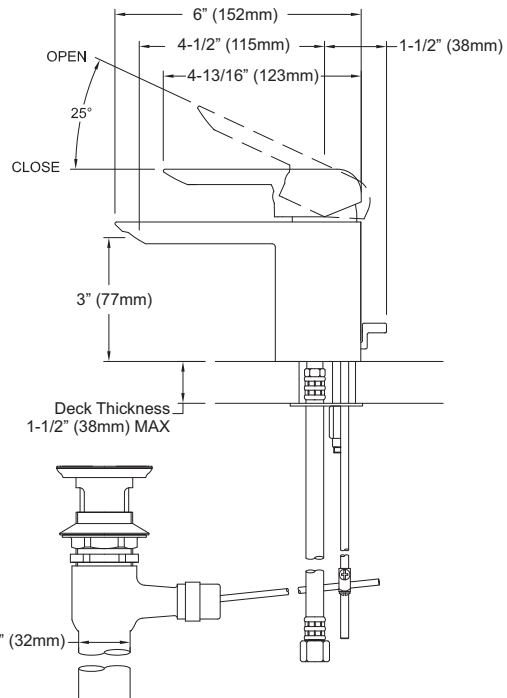

PRODUCT SPECIFICATION

The widespread lavatory faucet shall have a maximum flow rate of 1.5 gpm (5.7 lpm). Product shall have a lever handle. Product shall have a solid brass construction. Product shall have a ceramic mixing valve cartridge. Product shall accommodate 8" -16" spread. Product shall include metal pop-up waste assembly. Product shall be compliant with California AB1953, Vermont S.152 & Maryland HB. 372. Product shall be TOTO Model TL960SDLO#_____.

TL960SDLQ

Soirée® Single-handle Lavatory High-Efficiency Faucet, 1.5 gpm

SPECIFICATIONS

- Warranty Lifetime Limited Warranty (Residential Use)
One Year (Commercial Use)
- Material Brass
- Shipping Weight 6.0 lbs.
- Shipping Dimensions 20-1/2" L x 9-3/4" W x 3-1/2" H
- Maximum Flow Rate 1.5 gpm (5.7 lpm)