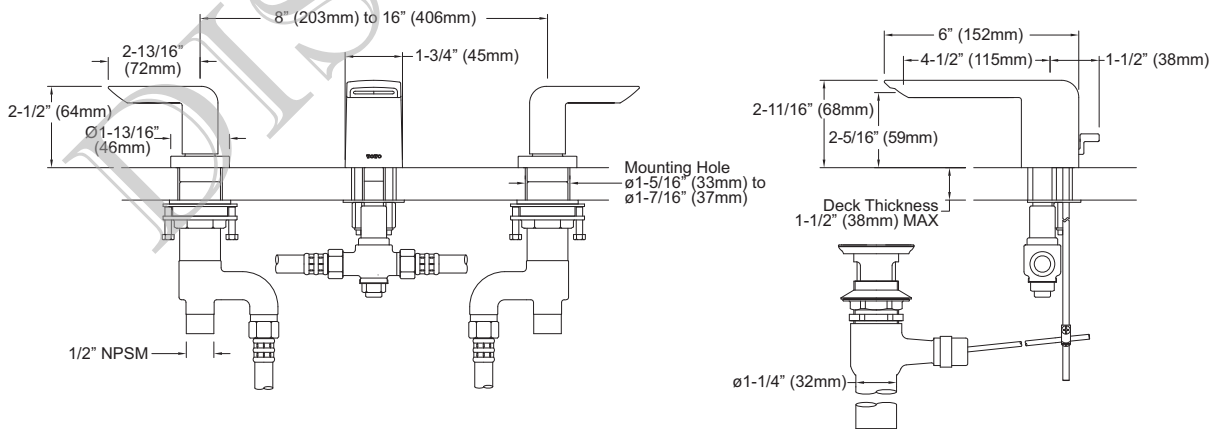

### PRODUCT SPECIFICATION

The two-handle lavatory faucet shall have durable brass construction and ceramic disk valve cartridges. Product shall be for 8 to 16 inch installations. Shall also include pop-up drain. Product shall be TOTO Model TL960DD\_\_\_\_.

### SPECIFICATIONS

- Warranty Lifetime Limited Warranty (Residential Use)  
One Year (Commercial Use)
- Material Brass
- Shipping Weight 11.5 lbs.
- Shipping Dimensions 20-1/2" L x 9-3/4" W x 3-1/2" H

**TOTO**