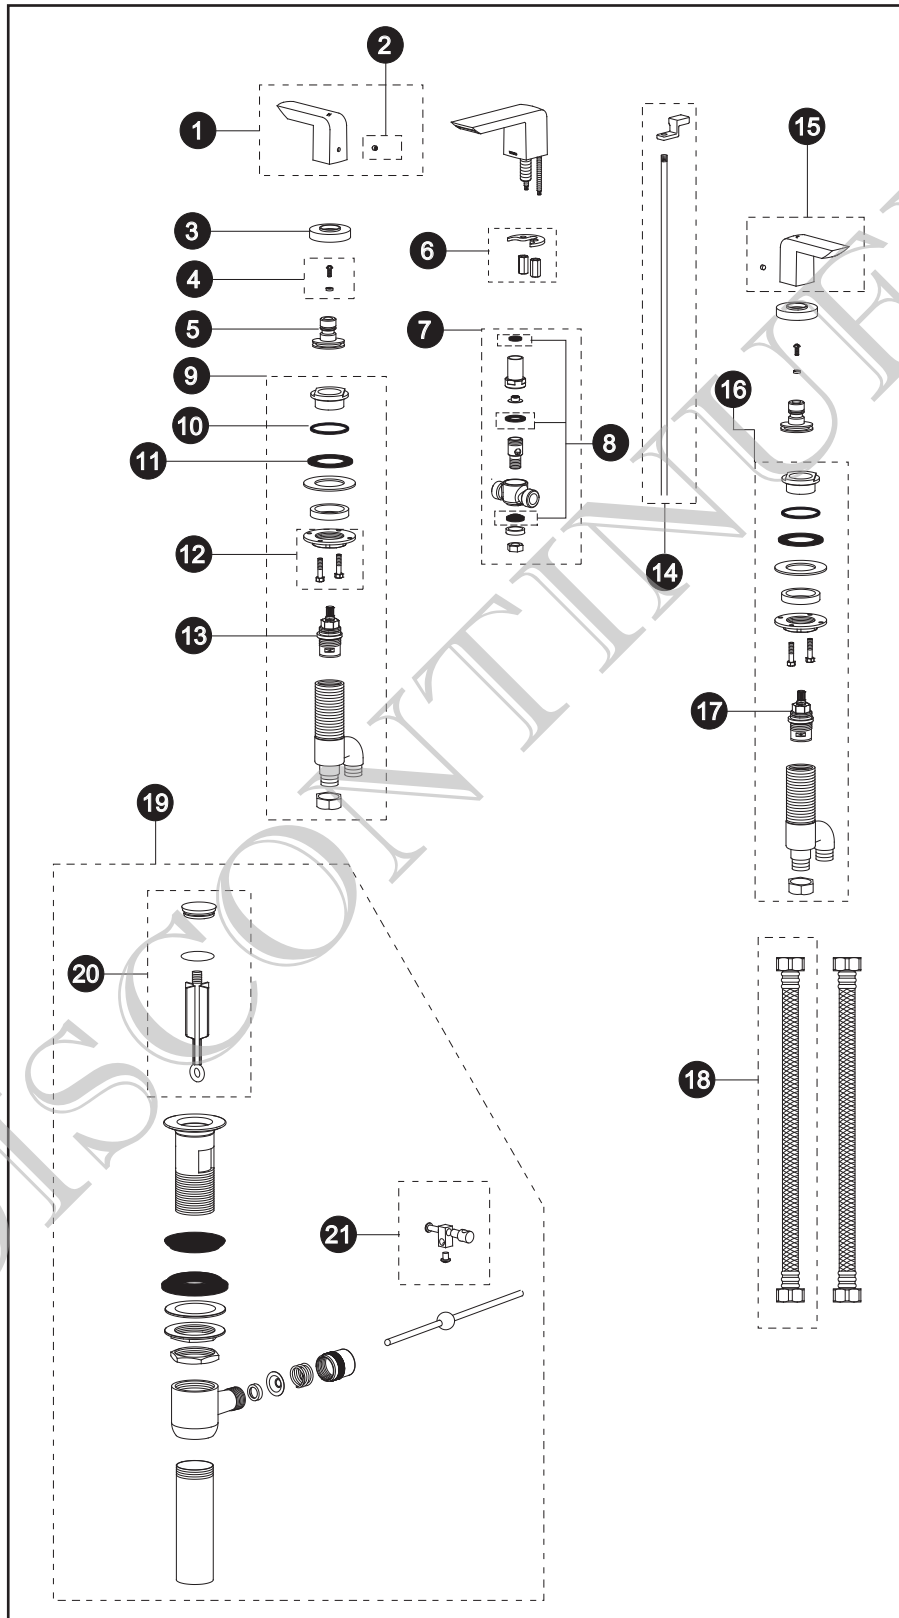

**Soirée™**  
**Double Handle Wide Spread**  
**Lavatory Faucet**

## Soirée™ Double Handle Wide Spread Lavatory Faucet

Item	Part	Description
1	THP4013#\$\$	Level Handle (Hot)
2	THP4014	Set Screw
3	THP4015#\$\$	Escutcheon
4	THP4016	Panhead Philips Screw & Washer
5	THP4017	Handle Spindle
6	THP4007	Spout Retaining Ring & Lock
7	THP4022	Valve Connector
8	THP4023	Gasket Set
9	THP4018	Valve Kit (Hot)
10	THP4019	Gasket
11	THP4042	Gasket
12	THP4020	Lock Nut & Screws
13	THP4021	Ceramic Cartridge (Hot)
14	THP4005#\$\$	Lift Rod Assembly
15	THP4024#\$\$	Level handle (Cold)
16	THP4025	Valve Kit (Cold)
17	THP4040	Ceramic Cartridge (Cold)
18	THP4026	Flex Hoses
19	THP4010#\$\$	Drain Assembly
20	THP4011#\$\$	Drain Plugger
21	THP4012	Lift Rod Connector

LEGEND
\$\$ = DENOTES FINISH
#CP - Polished Chrome
#BN - Brushed Nickel
#PN - Polished Nickel
#PB - Polished Brass