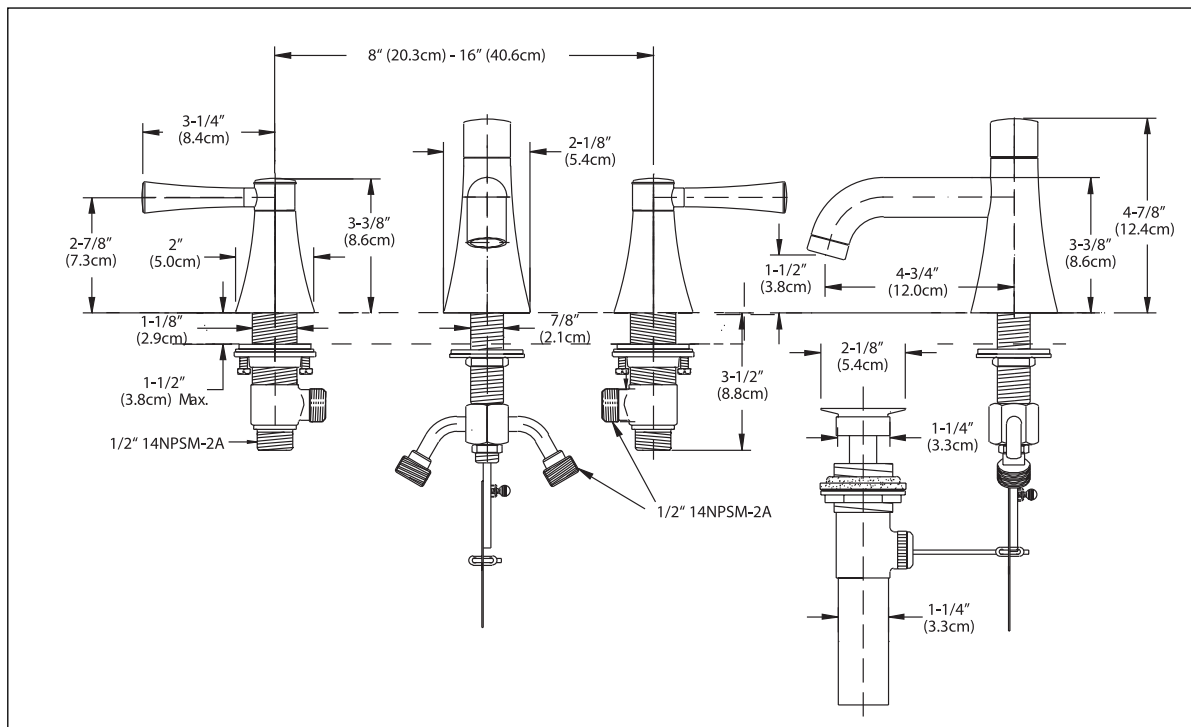

Shipping Dimensions: **Individual**
14-1/4"L x 12-1/4"W
x 2-3/4"H

Case (Qty 6)
15"L x 12-3/4"W
x 18-1/8"H

■ CODES/STANDARDS

Complies with and exceeds the following standards:

ASME A112.18.1M

CSA B125

NSF 61

Listed by:

IAPMO/UPC, CSA, NSF and other municipalities

These dimensions and specifications are subject to change without notice.

TL794DDL - Nexus® Widespread Lavatory Faucet

TOTO®

TOTO® U.S.A., INC. • 1155 Southern Road, Morrow, GA 30260