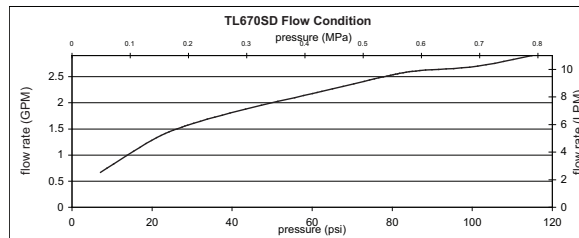

TL670SD#CP Ethos Design™ N I Single-handle Lavatory Faucet

DESIGN

Designed to match the Ethos Design™ N I Suite of fixtures and fittings, Ethos Design™ N I faucets can complement any distinctive bath suite. Made from cast brass with washerless ceramic disk valve cartridges, these faucets are durable and offer drip-free performance.

SPECIFICATIONS

Flow Rate: 2.2 gpm (8.3 lpm)
maximum flow rate

Warranty: Lifetime Limited Warranty
(Residential use)
One Year (Commercial use)

Material: Cast Brass

Shipping Weight: **Individual** 6 lbs.
Case (Qty 3) 18 lbs.

Shipping Dimensions: **Individual**
20-1/2"L x 9-3/4"W
x 3-1/2"H

Case (Qty 3)
21-1/4"L x 10-1/2"W
x 11-1/4"H

CODES/STANDARDS

Complies with and exceeds the following standards:
ASME A112.18.1M / CSA B125-2005
NSF 61

Listed by:
IAPMO / C-UPC, NSF and other municipalities

Meets the American Disabilities Act Guidelines and ANSI A117.1

These dimensions and specifications are subject to change without notice.

TL670SD#CP - Ethos Design™ N I Single-lever Lavatory Faucet

TOTO® U.S.A., INC. • 1155 Southern Road, Morrow, GA 30260
Tel. (888) 295-8134 • Fax. (800) 699-4889 • www.totousa.com
Printed in U.S.A. © TOTO® LTD. 11/07 #

Printed on recycled paper

Rev 11/07