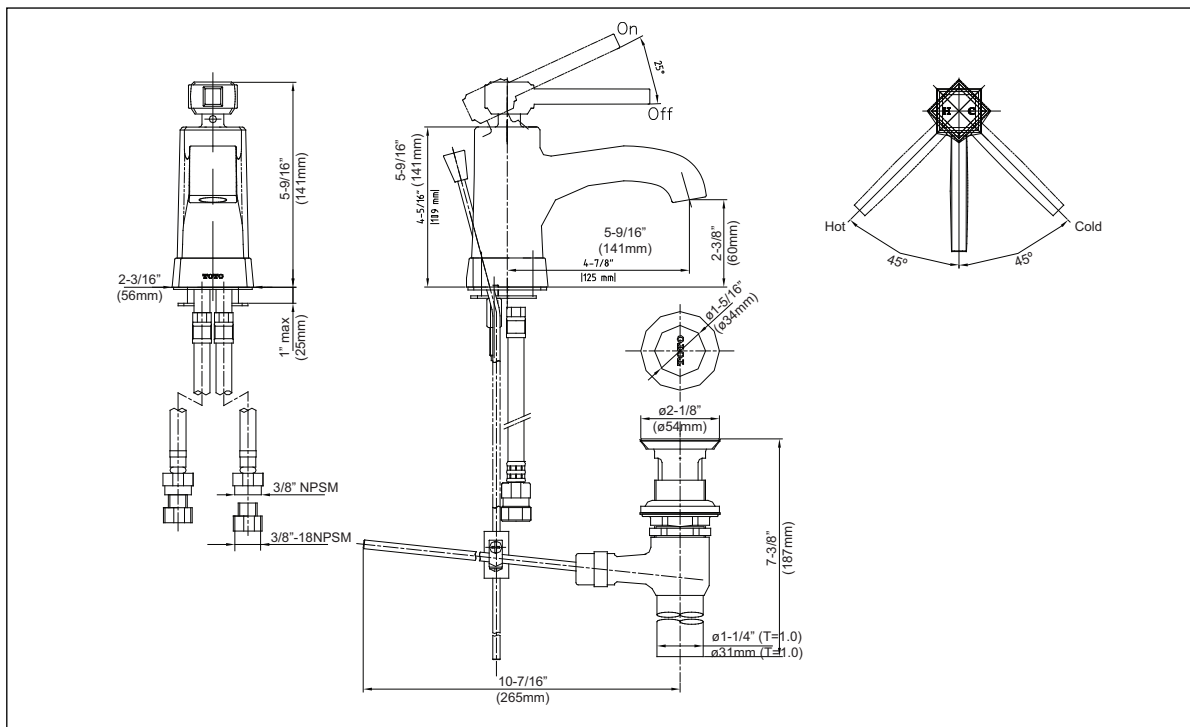

Shipping Dimensions: **Individual**  
20-1/2"L x 9-3/4"W  
x 3-1/2"H

**Case (Qty 3)**  
21-1/4"L x 10-1/2"W  
x 11-1/4"H

These dimensions and specifications are subject to change without notice.

TL670SD#CP - Ethos Design™ N I Single-lever Lavatory Faucet

TOTO® U.S.A., INC. • 1155 Southern Road, Morrow, GA 30260  
Tel. (888) 295-8134 • Fax. (800) 699-4889 • www.totousa.com  
Printed in U.S.A. © TOTO® LTD. 11/07 #