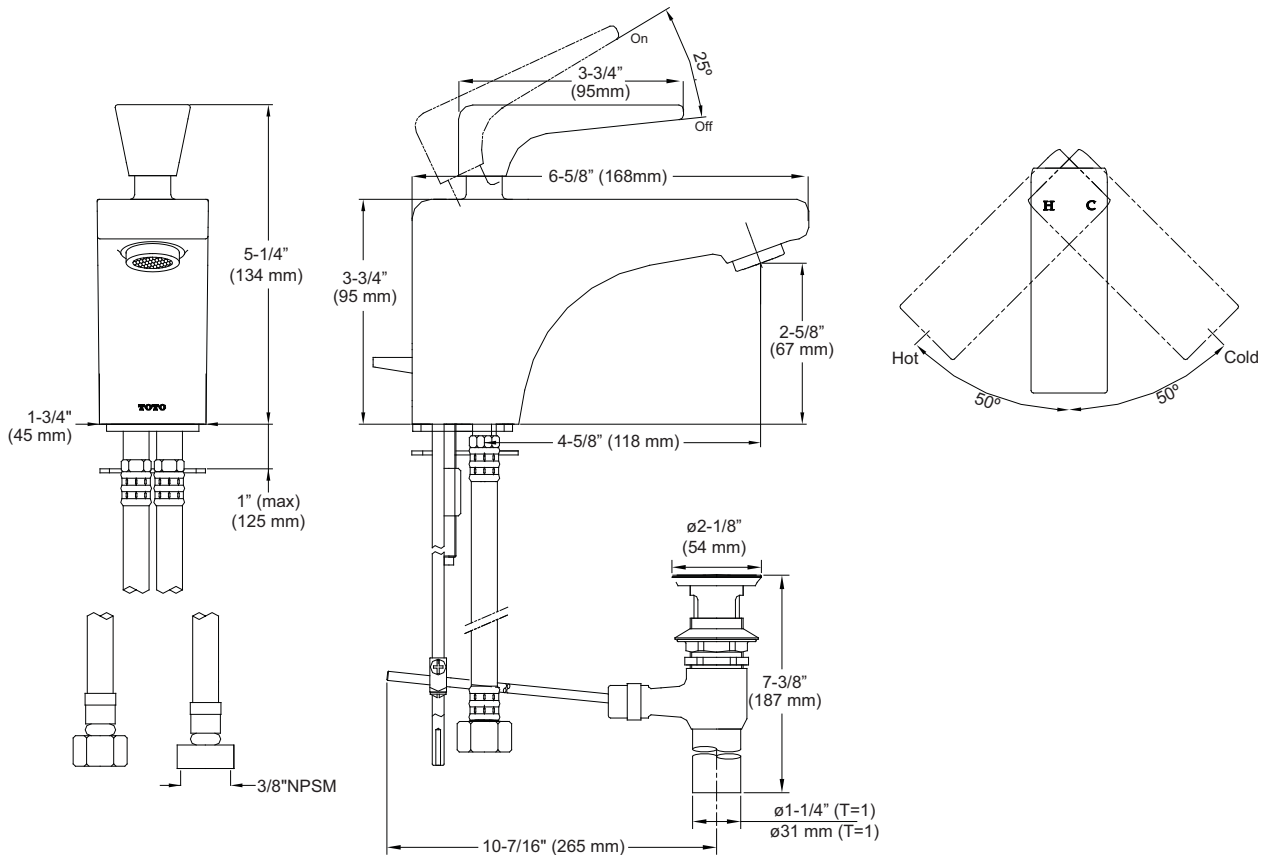

TOTO®

TL680SDL

Ethos™ Design C Single-handle Lavatory High-Efficiency Faucet, 1.5 gpm

FEATURES

- Durable brass construction
- Washerless ceramic disk valve cartridge
- Metal pop-up waste assembly
- Water saving 1.5 gpm

PRODUCT SPECIFICATION

The single-handle lavatory faucet shall have durable brass construction and a ceramic disk valve cartridge. Product shall have a maximum flow rate of 1.5 gallons per minute. Shall also include pop-up drain. Product shall be TOTO Model TL680SDL_____.

TL680SDL

Ethos™ Design C Single-handle Lavatory High-Efficiency Faucet, 1.5 gpm

SPECIFICATIONS

- Warranty Lifetime Limited Warranty (Residential Use)
One Year (Commercial Use)
- Material Brass
- Shipping Weight 6.0 lbs.
- Shipping Dimensions 20-1/2" L x 9-3/4" W x 3-1/2" H
- Maximum Flow Rate 1.5 gpm (5.7 lpm)