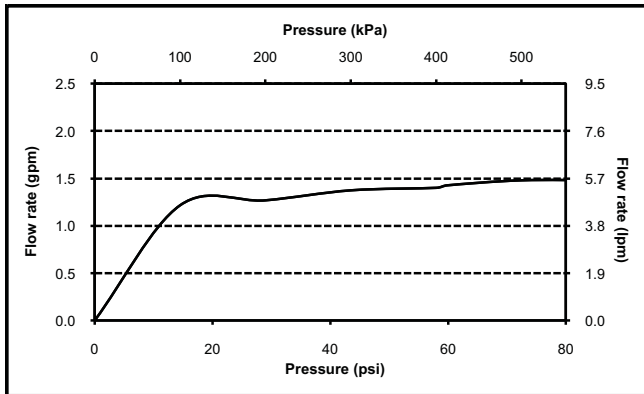

PRODUCT SPECIFICATION

The single-handle lavatory faucet shall have durable brass construction and a ceramic disk valve cartridge. Product shall have a maximum flow rate of 1.5 gallons per minute. Shall also include pop-up drain. Product shall be TOTO Model TL680SDL_____.

TL680SDL

Ethos™ Design C Single-handle Lavatory High-Efficiency Faucet, 1.5 gpm

SPECIFICATIONS

- Warranty Lifetime Limited Warranty (Residential Use)
One Year (Commercial Use)
- Material Brass
- Shipping Weight 6.0 lbs.
- Shipping Dimensions 20-1/2" L x 9-3/4" W x 3-1/2" H
- Maximum Flow Rate 1.5 gpm (5.7 lpm)