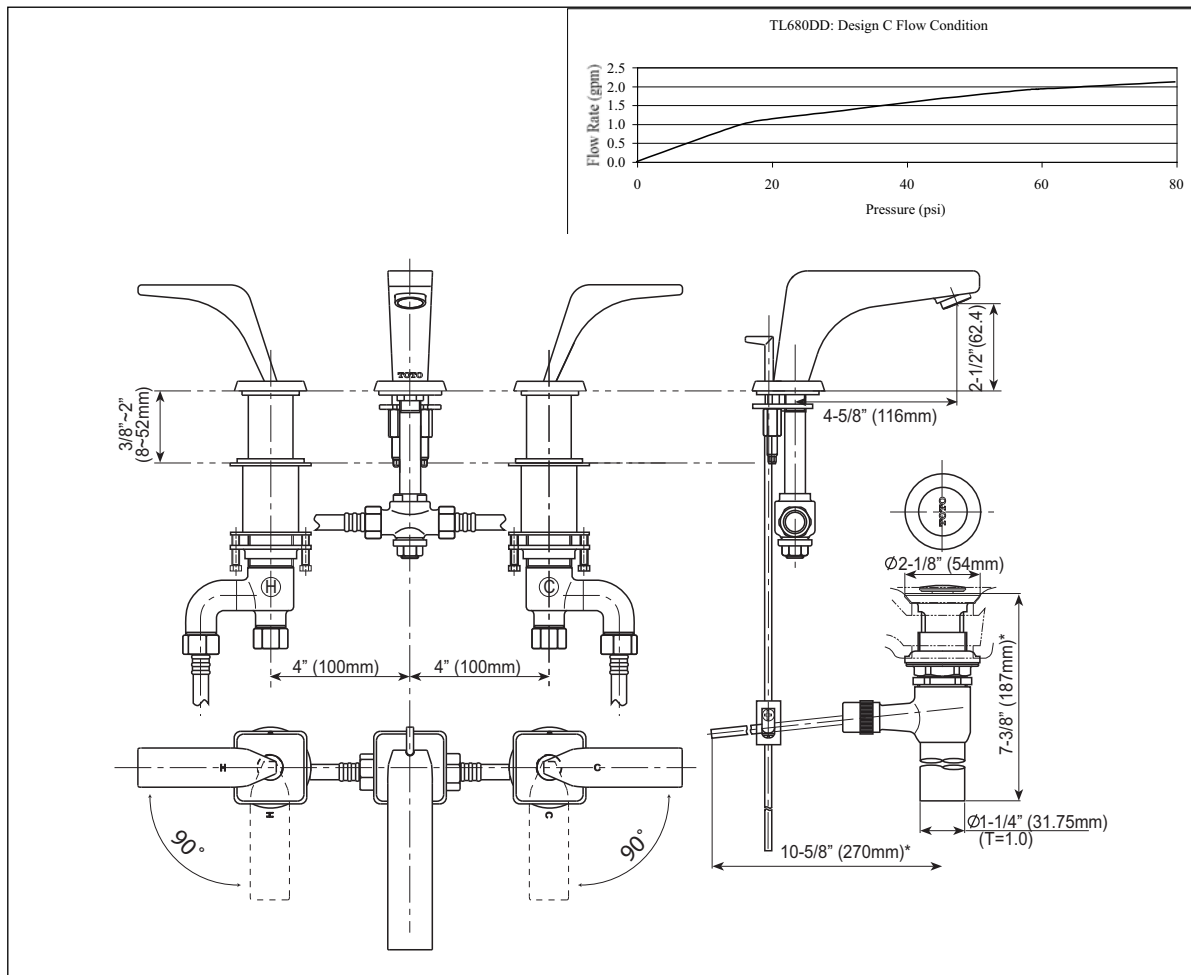

TL680DD

Ethos™ Design NI Widespread Lavatory Faucet

DESIGN

Designed to match our line of residential bathroom products, TOTO's® faucets complete any bathroom suite. Made from cast brass with washerless ceramic disk valve cartridges, these faucets are both durable and offer drip free performance.

SPECIFICATIONS

Flow Rate: 2.2 gpm (8.3 lpm)
maximum flow rate

Warranty: Lifetime Limited Warranty
(Residential use)
One Year (Commercial use)

Material: Cast Brass

Shipping Weight: **Individual** 12.8 lbs.

Shipping Dimensions: **Individual**

21-1/4"L x 14-1/4"W
x 3-3/4"H

CODES/STANDARDS

Complies with and exceeds the following standards:
ASME A112.18.1/CSA B125
NSF 61/9

Listed by:
IAPMO/c-UPC

Meets the American Disabilities Act Guidelines and
ANSI A117.1

These dimensions and specifications are subject to change without notice.

TL680DD#CP - Ethos Design C Widespread Lavatory Faucet

TOTO® U.S.A., INC. • 1155 Southern Road, Morrow, GA 30260
Tel. (888) 295-8134 • Fax. (770) 282-8701 • www.totousa.com

Printed in U.S.A. © TOTO® LTD. 02/07 J10174

Printed on recycled paper