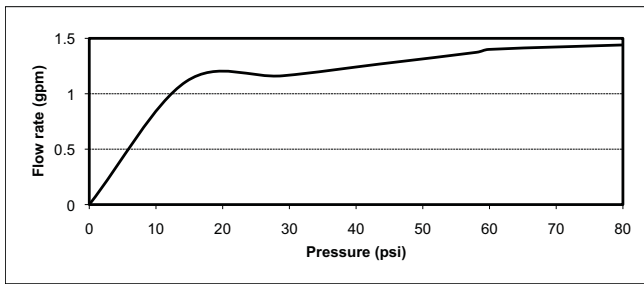

PRODUCT SPECIFICATION

The two-handle lavatory faucet shall have durable brass construction and a washerless ceramic disk valve cartridge. Product shall be for 8 to 16 inch installations and shall have a maximum flow rate of 1.5 gallons per minute. Shall also include pop-up drain. Product shall be TOTO Model TL680DDL_____.

TL680DDL

Ethos™ Design C Widespread Lavatory High-Efficiency Faucet, 1.5 gpm

SPECIFICATIONS

- Warranty: Lifetime Limited Warranty (Residential Use)
One Year (Commercial Use)
- Material: Brass
- Shipping Weight: 12.8 lbs.
- Shipping Dimensions: 21-1/4" L x 14-1/4" W x 3-3/4" H
- Maximum Flow Rate: 1.5 gpm (5.7 lpm)