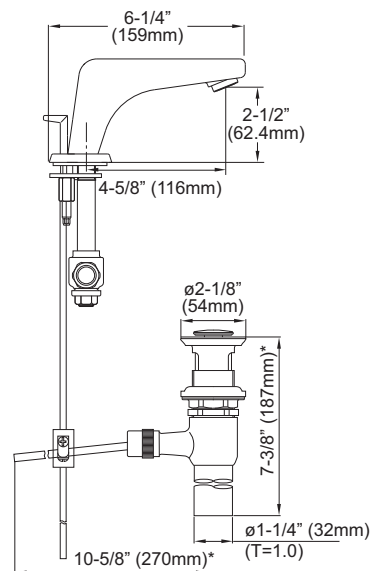

TOTO®

TL680DDL

Ethos™ Design C Widespread Lavatory High-Efficiency Faucet, 1.5 gpm

FEATURES

- Durable brass construction
- Washerless ceramic disk valve cartridge
- Accommodates 8" -16" spread
- Metal pop-up waste assembly
- Water saving 1.5 gpm

PRODUCT SPECIFICATION

The two-handle lavatory faucet shall have durable brass construction and a washerless ceramic disk valve cartridge. Product shall be for 8 to 16 inch installations and shall have a maximum flow rate of 1.5 gallons per minute. Shall also include pop-up drain. Product shall be TOTO Model TL680DDL_____.

TL680DDL

Ethos™ Design C Widespread Lavatory High-Efficiency Faucet, 1.5 gpm

SPECIFICATIONS

- Warranty: Lifetime Limited Warranty (Residential Use)
One Year (Commercial Use)
- Material: Brass
- Shipping Weight: 12.8 lbs.
- Shipping Dimensions: 21-1/4" L x 14-1/4" W x 3-3/4" H
- Maximum Flow Rate: 1.5 gpm (5.7 lpm)

TOTO

These dimensions and specifications are subject to change without notice