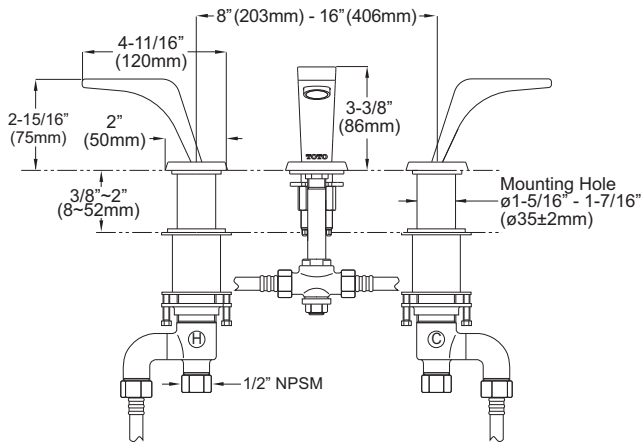

PRODUCT SPECIFICATION

The two-handle lavatory faucet shall have durable brass construction and a washerless ceramic disk valve cartridge. Product shall be for 8 to 16 inch installations and shall have a maximum flow rate of 1.5 gallons per minute. Shall also include pop-up drain. Product shall be TOTO Model TL680DDL_____.

TL680DDL

Ethos™ Design C Widespread Lavatory High-Efficiency Faucet, 1.5 gpm

SPECIFICATIONS

- Warranty: Lifetime Limited Warranty (Residential Use)
One Year (Commercial Use)
- Material: Brass
- Shipping Weight: 12.8 lbs.
- Shipping Dimensions: 21-1/4" L x 14-1/4" W x 3-3/4" H
- Maximum Flow Rate: 1.5 gpm (5.7 lpm)