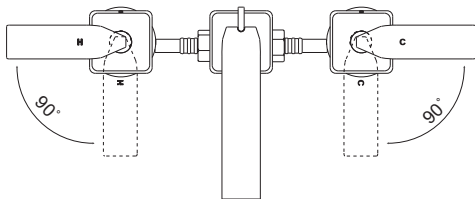

PRODUCT SPECIFICATION

The two-handle lavatory faucet shall have durable brass construction and a washerless ceramic disk valve cartridge. Product shall be for 8 to 16 inch installations and shall have a maximum flow rate of 1.5 gallons per minute. Shall also include pop-up drain. Product shall be TOTO Model TL680DDL_____.

TL680DDL

Ethos™ Design C Widespread Lavatory High-Efficiency Faucet, 1.5 gpm

SPECIFICATIONS

- Warranty: Lifetime Limited Warranty (Residential Use)
One Year (Commercial Use)
- Material: Brass
- Shipping Weight: 12.8 lbs.
- Shipping Dimensions: 21-1/4" L x 14-1/4" W x 3-3/4" H
- Maximum Flow Rate: 1.5 gpm (5.7 lpm)