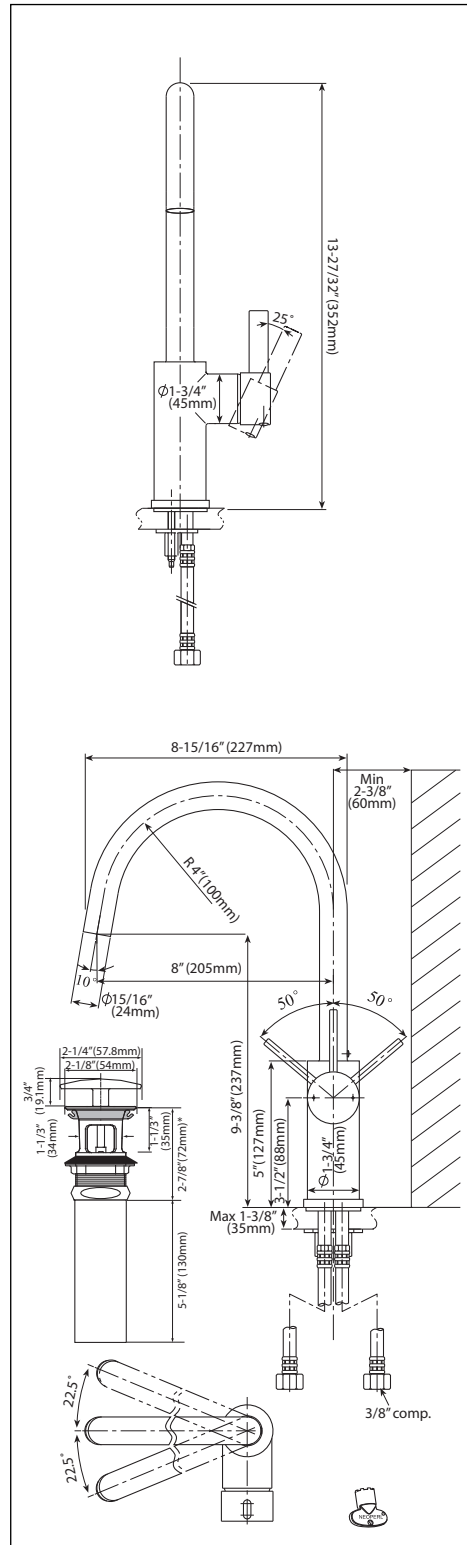

TL382SDL

Waza™ Noir™ Single Lever Lavatory Faucet (Deck-Mount)

■ DESIGN

Designed to match our line of residential bathroom products, TOTO's® faucets complete any bathroom suite. Made from cast brass with washerless ceramic disk valve cartridges, these faucets are both durable and offer drip free performance.

■ SPECIFICATIONS

Flow Rate: 1.5 gpm (5.7 lpm)
maximum flow rate

Warranty: Lifetime Limited Warranty
(Residential use)
One Year (Commercial use)

Material: Cast Brass

Shipping Weight: 7.8 lbs.

Shipping Dimensions: 20-1/2"L x 9-3/4"W x 3-1/2"H

■ CODES/STANDARDS

Complies with and exceeds the following standards:
ASME A112.18.1/CSA B125.1, NSF 61/9

Listed by:

IAPMO/c-UPC

Meets the American Disabilities Act Guidelines and
ANSI A117.1

These dimensions and specifications are subject to change without
notice.

TL382SDL#TB - Waza™ Noir™ Single Lever Faucet (Deck-Mount)

TOTO®

TOTO® U.S.A., INC. • 1155 Southern Road, Morrow, GA 30260

Tel. (888) 295-8134 • Fax. (800) 699-4889 • www.totousa.com

Printed in U.S.A. © TOTO® LTD. 04/07 #

Printed on recycled paper

REV 04/09