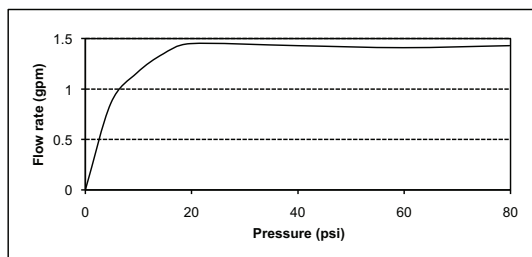

TL382SDL

Waza™ Noir™ Single Lever Lavatory Faucet (Deck-Mount)

■ DESIGN

Designed to match our line of residential bathroom products, TOTO's® faucets complete any bathroom suite. Made from cast brass with washerless ceramic disk valve cartridges, these faucets are both durable and offer drip free performance.

■ SPECIFICATIONS

Flow Rate: 1.5 gpm (5.7 lpm)
maximum flow rate

Warranty: Lifetime Limited Warranty
(Residential use)
One Year (Commercial use)

Material: Cast Brass

Shipping Weight: 7.8 lbs.

Shipping Dimensions: 20-1/2"L x 9-3/4"W x 3-1/2"H

■ CODES/STANDARDS

Complies with and exceeds the following standards:
ASME A112.18.1/CSA B125.1, NSF 61/9

Listed by:

IAPMO/c-UPC

Meets the American Disabilities Act Guidelines and
ANSI A117.1

These dimensions and specifications are subject to change without
notice.

TL382SDL#TB - Waza™ Noir™ Single Lever Faucet (Deck-Mount)

TOTO®

TOTO® U.S.A., INC. • 1155 Southern Road, Morrow, GA 30260

Tel. (888) 295-8134 • Fax. (800) 699-4889 • www.totousa.com

Printed in U.S.A. © TOTO® LTD. 04/07 #

Printed on recycled paper

REV 04/09