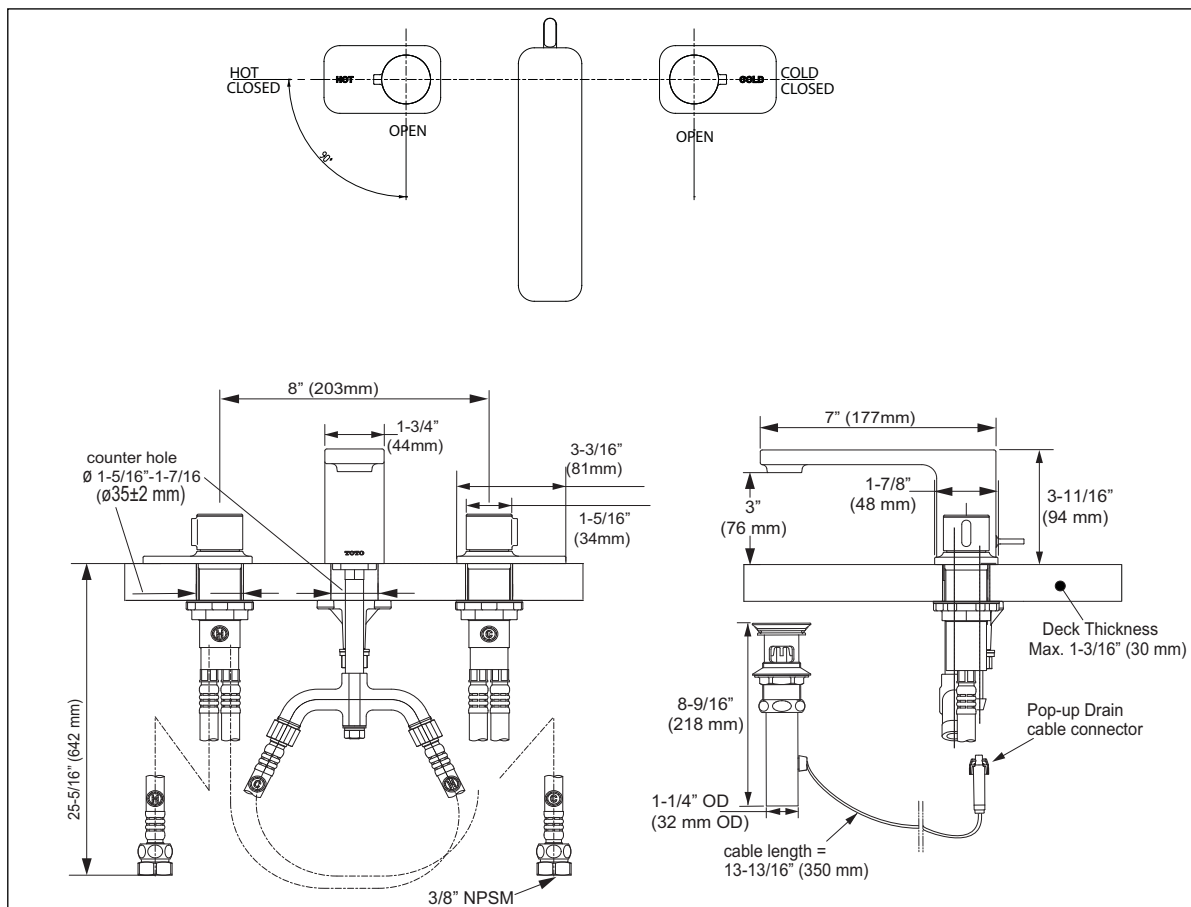

TL170DD Kiwami™ Renesse™ Widespread Lavatory Faucet

DESIGN

Designed to match the Kiwami™ Renesse™ Suite of products. Kiwami™ Renesse™ faucets can complement any distinctive bath suite. Made from cast brass with washerless ceramic disk valve cartridges, these faucets are durable and offer drip-free performance.

SPECIFICATIONS

Flow Rate: 2.2 gpm (8.3 lpm)
maximum flow rate

Warranty: Lifetime Limited Warranty
(Residential use)
One Year (Commercial use)

Material: Cast Brass

Shipping Weight: 9 lbs.

Shipping Dimensions: 20-1/2"L x 11"W x 3-1/2"H

CODES/STANDARDS

Complies with and exceeds the following standards:
ASME A112.18.1M / CSA B125-2005
NSF 61

Listed by:
IAPMO / C-UPC, NSF and other municipalities

These dimensions and specifications are subject to change without notice.

TL170DD - Kiwami™ Renesse™ Widespread Lavatory Faucet

TOTO®

TOTO® U.S.A., INC. • 1155 Southern Road, Morrow, GA 30260
Tel. (888) 295-8134 • Fax. (800) 699-4889 • www.totousa.com

Printed in U.S.A. © TOTO® LTD. 09/07 #J10300

Printed on recycled paper ♻️