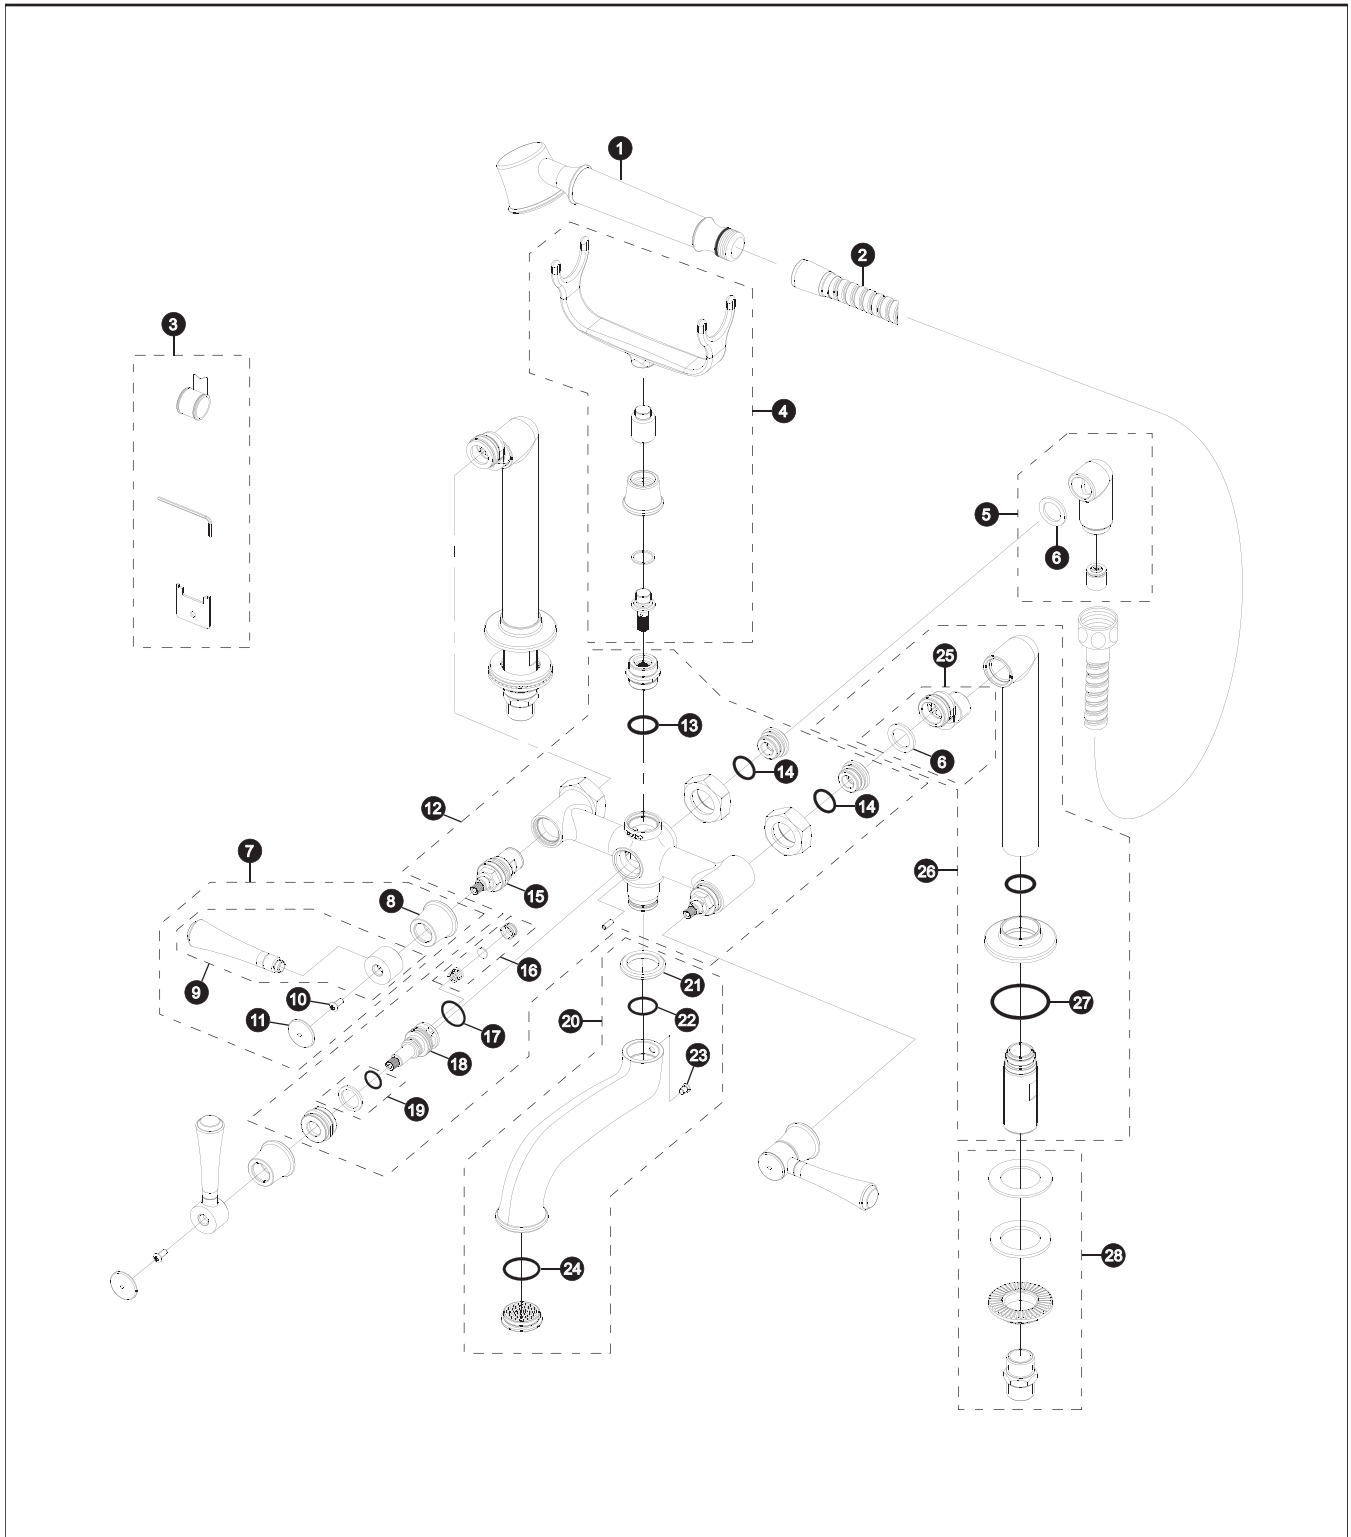

**Clayton™
Bath Tub Faucet
Chrome Plated**

**Clayton™
Bath Tub Faucet
Chrome Plated**

Item	Part	Description	Price	Item	Part	Description	Price
1	THU4261C	Handshower					
2	THU4262C	Hose					
3	8HU4003	Accessory					
4	THU4263C	Cradle Assembly					
5	THU4264C	Vacuum Breaker Assembly					
6	9BU4012	Gasket					
7	THU4265C	Handle Assembly					
8	THU4266C	Canopy					
9	THU4267C	Handle					
10	6BU4001	Screw	\$1.00				
11	THU4268C	Handle Cap					
12	THU4269C	Body Assembly					
13	9BU4025	O-Ring					
14	9BU4026	O-Ring					
15	THU4270	Cartridge (hot)					
	THU4271	Cartridge (cold)					
16	THU4289	Spring Assembly					
17	9BU4013	O-Ring					
18	THU4272	Diverter Cartridge					
19	9BU4027	O-Ring & Seal					
20	THU4273C	Spout Assembly					
21	THU4274C	Adapter Ring					
22	9BU4016	O-Ring					
23	6BU4030C	Screw					
24	9BU4017	O-Ring					
25	THU4276C	Shank Connector					
26	THU4275C	Shank Assembly					
27	9BU4018	O-Ring					
28	2BU4005	Nut-Washer Assembly					
29	THU4292C	Vacuum Breaker					

**Clayton™
Bath Tub Faucet
LifeKoat™ Brushed Nickel**

Item	Part	Description	Price	Item	Part	Description	Price
1	THU4261N	Handshower					
2	THU4262N	Hose					
3	8HU4003	Accessory					
4	THU4263N	Cradle Assembly					
5	THU4264N	Vacuum Breaker Assembly					
6	9BU4012	Gasket					
7	THU4265N	Handle Assembly					
8	THU4266N	Canopy					
9	THU4267N	Handle					
10	6BU4001	Screw	\$1.00				
11	THU4268N	Handle Cap					
12	THU4269N	Body Assembly					
13	9BU4025	O-Ring					
14	9BU4026	O-Ring					
15	THU4270	Cartridge (hot)					
	THU4271	Cartridge (cold)					
16	THU4289	Spring Assembly					
17	9BU4013	O-Ring					
18	THU4272	Diverter Cartridge					
19	9BU4027	O-Ring & Seal					
20	THU4273N	Spout Assembly					
21	THU4274N	Adapter Ring					
22	9BU4016	O-Ring					
23	6BU4030N	Screw					
24	9BU4017	O-Ring					
25	THU4276N	Shank Connector					
26	THU4275N	Shank Assembly					
27	9BU4018	O-Ring					
28	2BU4005	Nut-Washer Assembly					
29	THU4292N	Vacuum Breaker					