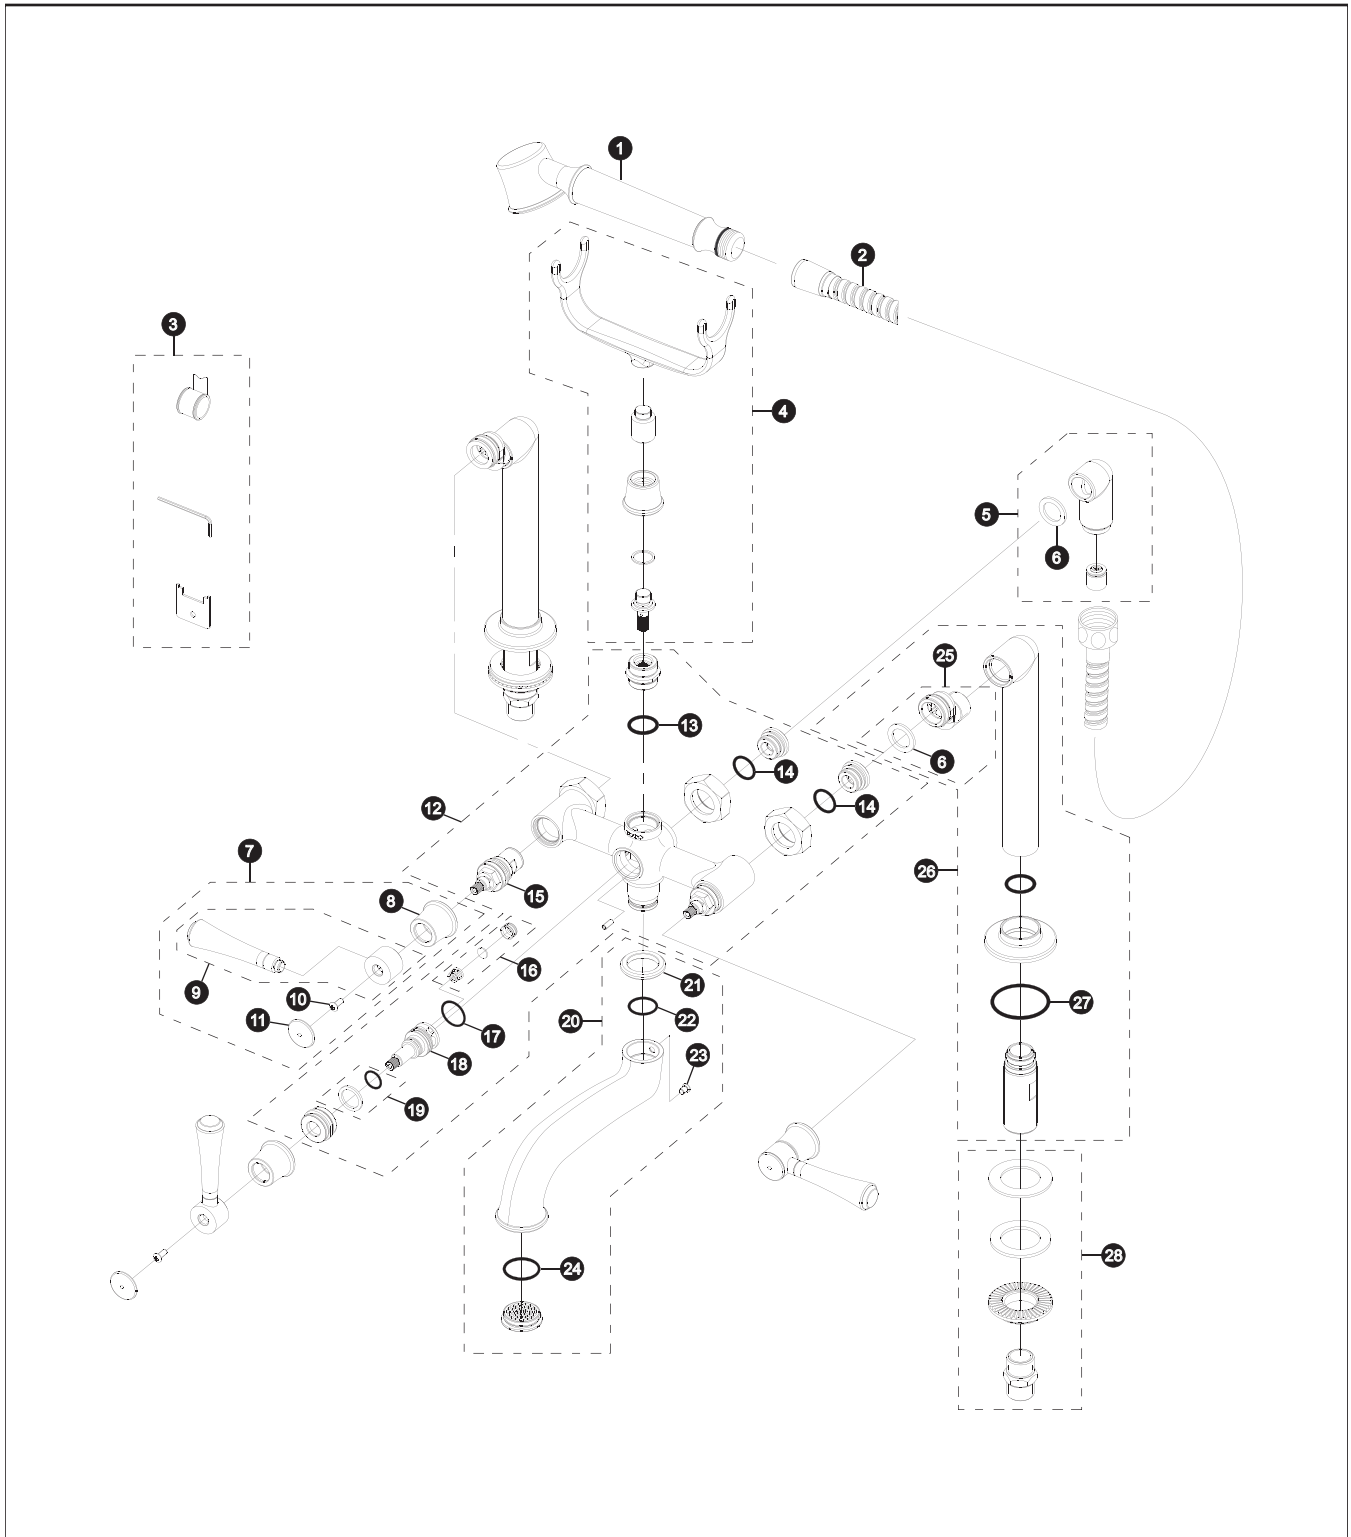

**Clayton™
Bath Tub Faucet
Chrome Plated**

**Clayton™
Bath Tub Faucet
Chrome Plated**

Item	Part	Description	Price	Item	Part	Description	Price
1	THU4261C	Handshower					
2	THU4262C	Hose					
3	8HU4003	Accessory					
4	THU4263C	Cradle Assembly					
5	THU4264C	Vacuum Breaker Assembly					
6	9BU4012	Gasket					
7	THU4265C	Handle Assembly					
8	THU4266C	Canopy					
9	THU4267C	Handle					
10	6BU4001	Screw	\$1.00				
11	THU4268C	Handle Cap					
12	THU4269C	Body Assembly					
13	9BU4025	O-Ring					
14	9BU4026	O-Ring					
15	THU4270	Cartridge (hot)					
	THU4271	Cartridge (cold)					
16	THU4289	Spring Assembly					
17	9BU4013	O-Ring					
18	THU4272	Diverter Cartridge					
19	9BU4027	O-Ring & Seal					
20	THU4273C	Spout Assembly					
21	THU4274C	Adapter Ring					
22	9BU4016	O-Ring					
23	6BU4030C	Screw					
24	9BU4017	O-Ring					
25	THU4276C	Shank Connector					
26	THU4275C	Shank Assembly					
27	9BU4018	O-Ring					
28	2BU4005	Nut-Washer Assembly					
29	THU4292C	Vacuum Breaker					

Product Number Explanations

Deck Mount Bath Faucet

(T) Fitting
 (B) Bath Tub Faucet
 (784) Model
 (D) Two Valve Mixing
 (D) Deck
 (C) Polished Chrome

Color & Finish

(C) Polished Chrome

**Clayton™
Bath Tub Faucet
LifeKoat™ Polished Brass**

Product Number Explanations

Deck Mount Bath Faucet

(T) Fitting
 (B) Bath Tub Faucet
 (784) Model
 (D) Two Valve Mixing
 (D) Deck
 (N) PVD Brushed Nickel

Color & Finish

(N) PVD Brushed Nickel