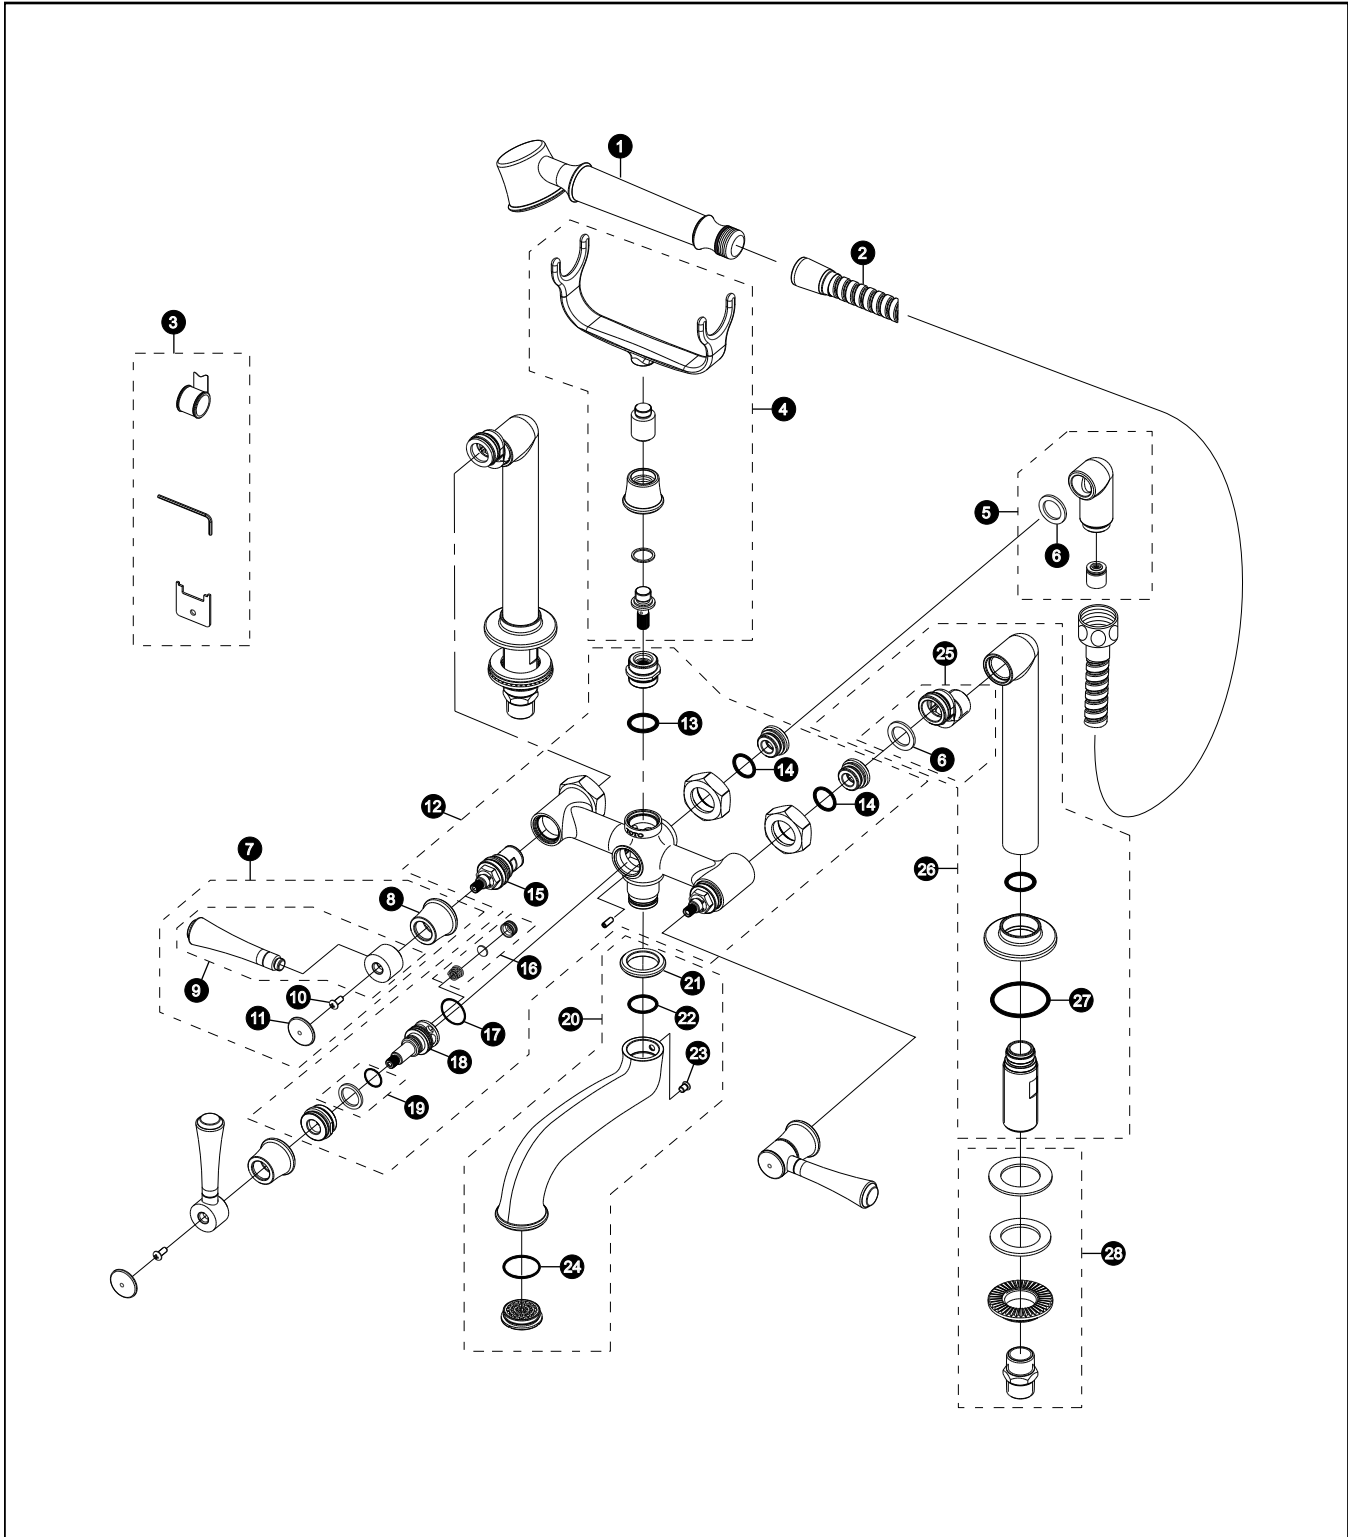

**Clayton™
Bath Tub Faucet
Chrome Plated**

**Clayton™
Bath Tub Faucet
Chrome Plated**

Item	Part	Description	Price	Item	Part	Description	Price
1	THU4261C	Handshower					
2	THU4262C	Hose					
3	8HU4003	Accessory					
4	THU4263C	Cradle Assembly					
5	THU4264C	Vacuum Breaker Assembly					
6	9BU4012	Gasket					
7	THU4265C	Handle Assembly					
8	THU4266C	Canopy					
9	THU4267C	Handle					
10	6BU4001	Screw	\$1.00				
11	THU4268C	Handle Cap					
12	THU4269C	Body Assembly					
13	9BU4025	O-Ring					
14	9BU4026	O-Ring					
15	THU4270	Cartridge (hot)					
	THU4271	Cartridge (cold)					
16	THU4289	Spring Assembly					
17	9BU4013	O-Ring					
18	THU4272	Diverter Cartridge					
19	9BU4027	O-Ring & Seal					
20	THU4273C	Spout Assembly					
21	THU4274C	Adapter Ring					
22	9BU4016	O-Ring					
23	6BU4030C	Screw					
24	9BU4017	O-Ring					
25	THU4276C	Shank Connector					
26	THU4275C	Shank Assembly					
27	9BU4018	O-Ring					
28	2BU4005	Nut-Washer Assembly					
29	THU4292C	Vacuum Breaker					

**Clayton™
Bath Tub Faucet
LifeKoat™ Polished Brass**

Item	Part	Description	Price	Item	Part	Description	Price
1	THU4261B	Handshower					
2	THU4262B	Hose					
3	8HU4003	Accessory					
4	THU4263B	Cradle Assembly					
5	THU4264B	Vacuum Breaker Assembly					
6	9BU4012	Gasket					
7	THU4265B	Handle Assembly					
8	THU4266B	Canopy					
9	THU4267B	Handle					
10	6BU4001	Screw	\$1.00				
11	THU4268B	Handle Cap					
12	THU4269B	Body Assembly					
13	9BU4025	O-Ring					
14	9BU4026	O-Ring					
15	THU4270	Cartridge (hot)					
	THU4271	Cartridge (cold)					
16	THU4289	Spring Assembly					
17	9BU4013	O-Ring					
18	THU4272	Diverter Cartridge					
19	9BU4027	O-Ring & Seal					
20	THU4273B	Spout Assembly					
21	THU4274B	Adapter Ring					
22	9BU4016	O-Ring					
23	6BU4030B	Screw					
24	9BU4017	O-Ring					
25	THU4276B	Shank Connector					
26	THU4275B	Shank Assembly					
27	9BU4018	O-Ring					
28	2BU4005	Nut-Washer Assembly					
29	THU4292B	Vacuum Breaker - LifeKoat™ Polished Brass					