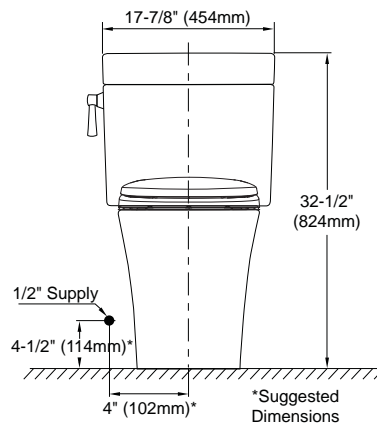

PRODUCT SPECIFICATION

The two-piece low consumption E-Max flushing system toilet shall be 1.28GPF/4.8LPF. Toilet shall have high-profile tank, elongated front bowl and polished brass trip lever. Toilet shall be TOTO Model CST794EF#01-ML.

CST794EF#01-ML

Waza® Miyabi™ Maple Leaf Close Coupled Toilet, 1.28GPF/4.8LPF

SPECIFICATIONS

- Water Use 1.28 GPF/4.8LPF
- Flush System E-Max®
- Min. Water Pressure 8 psi (static)
- Water Surface 10-1/4" x 8-1/4"
- Trap Diameter 2-1/16"
- Rough-in 12"
- Trap Seal 2-1/4"
- Warranty One Year Limited Warranty
- Material Vitreous china
- Shipping Weight CT794EF#01 - 62lbs
ST794E#01-ML - 36.5lbs
- Shipping Dimensions CT794EF#01
29-3/4" L x 16-1/2" W
x 24-3/4" H

ST794E#01-ML
20-3/8" L x 8-3/8" W
x 19-5/8" H

INSTALLATION NOTES

Back-to-Back Toilet Installations:
TOTO recommends the use of a nationally listed, double sanitary tee-wye only, in vertical waste stacks, in accordance with the stipulations noted in the majority of nationally recognized plumbing codes.