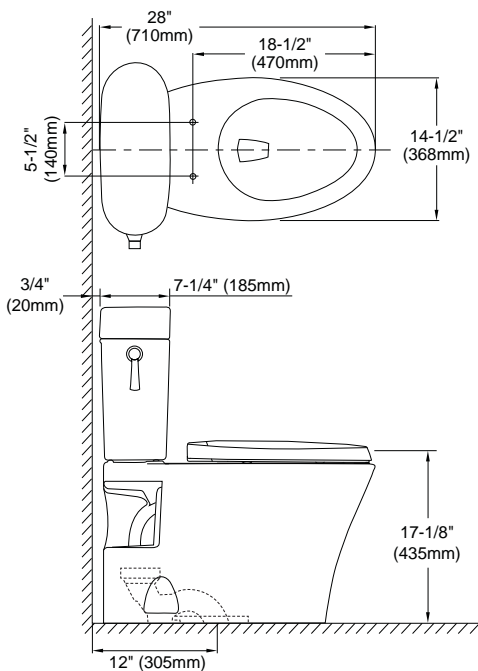

PRODUCT SPECIFICATION

The two-piece low consumption E-Max flushing system toilet shall be 1.28GPF/4.8LPF. Toilet shall have high-profile tank, elongated front bowl and polished brass trip lever. Toilet shall be TOTO Model CST794EF#01-ML.

CST794EF#01-ML

Waza® Miyabi™ Maple Leaf Close Coupled Toilet, 1.28GPF/4.8LPF

SPECIFICATIONS

- Water Use 1.28 GPF/4.8LPF
- Flush System E-Max®
- Min. Water Pressure 8 psi (static)
- Water Surface 10-1/4" x 8-1/4"
- Trap Diameter 2-1/16"
- Rough-in 12"
- Trap Seal 2-1/4"
- Warranty One Year Limited Warranty
- Material Vitreous china
- Shipping Weight CT794EF#01 - 62lbs
ST794E#01-ML - 36.5lbs
- Shipping Dimensions CT794EF#01
29-3/4" L x 16-1/2" W
x 24-3/4" H

ST794E#01-ML
20-3/8" L x 8-3/8" W
x 19-5/8" H

INSTALLATION NOTES

Back-to-Back Toilet Installations:
TOTO recommends the use of a nationally listed, double sanitary tee-wye only, in vertical waste stacks, in accordance with the stipulations noted in the majority of nationally recognized plumbing codes.

TOTO®

These dimensions and specifications are subject to change without notice