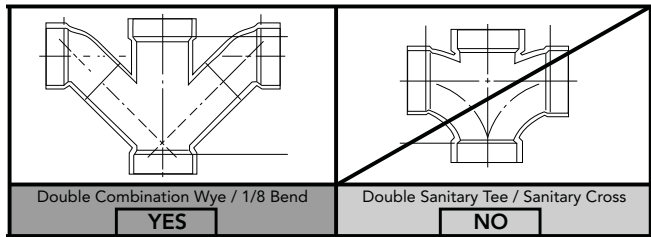

CST794EF#01-ML

Waza® Miyabi™ Maple Leaf Close Coupled Toilet, 1.28GPF/4.8LPF

SPECIFICATIONS

- Water Use 1.28 GPF/4.8LPF
- Flush System E-Max®
- Min. Water Pressure 8 psi (static)
- Water Surface 10-1/4" x 8-1/4"
- Trap Diameter 2-1/16"
- Rough-in 12"
- Trap Seal 2-1/4"
- Warranty One Year Limited Warranty
- Material Vitreous china
- Shipping Weight CT794EF#01 - 62lbs
ST794E#01-ML - 36.5lbs
- Shipping Dimensions CT794EF#01
29-3/4" L x 16-1/2" W
x 24-3/4" H

ST794E#01-ML
20-3/8" L x 8-3/8" W
x 19-5/8" H

INSTALLATION NOTES

Back-to-Back Toilet Installations:
TOTO recommends the use of a nationally listed, double sanitary tee-wye only, in vertical waste stacks, in accordance with the stipulations noted in the majority of nationally recognized plumbing codes.