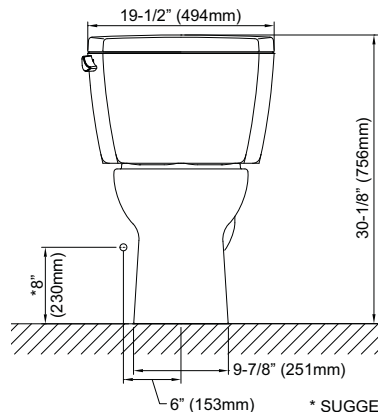

FEATURES

- G-Max® flushing system, low consumption (1.6GPF/6.0LPF)
- Universal Height
- Two-piece design with high-profile tank
- Elongated front bowl and tank set, less seat
- ADA compliant
- Chrome trip lever
- 10" Rough-in, less supply

COLORS/FINISHES

- Standard
#01 Cotton

PRODUCT SPECIFICATION

The two-piece G-Max flushing system toilet shall be 1.6GPF/6.0LPF. Toilet shall be at universal height and be ADA compliant. Toilet shall have high-profile tank, elongated front bowl and chrome trip lever. Toilet shall be TOTO Model CST744SF___.10#01.

CST744SF(R).10

Drake® Close Coupled Toilet, 1.6GPF/6.0 GPF

SPECIFICATIONS

- Water Use 1.6 GPF/6.0LPF
- Flush System G-Max
- Min. Water Pressure 8 psi (static)
- Water Surface 10-5/16" x 7-7/8"
- Trap Diameter 2-1/8"
- Rough-in 10"
- Trap Seal 2-3/8"
- Warranty One Year Limited Warranty
- Material Vitreous china
- Shipping Weight CT744EF.10 - 48lbs
ST744S(R) - 32lbs
- Shipping Dimensions CT744EF.10
29-" L x 15" W1 x 10-1/2" W2
x 17-1/8" H

ST743S(R)
18" L x 9" W x 16" H

INSTALLATION NOTES

Back-to-Back Toilet Installations:
TOTO recommends the use of a nationally listed, double sanitary tee-wye only, in vertical waste stacks, in accordance with the stipulations noted in the majority of nationally recognized plumbing codes.