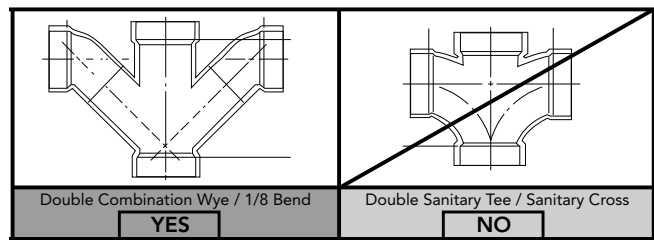

CST744SF(R).10

Drake® Close Coupled Toilet, 1.6GPF/6.0 GPF

SPECIFICATIONS

- Water Use 1.6 GPF/6.0LPF
- Flush System G-Max
- Min. Water Pressure 8 psi (static)
- Water Surface 10-5/16" x 7-7/8"
- Trap Diameter 2-1/8"
- Rough-in 10"
- Trap Seal 2-3/8"
- Warranty One Year Limited Warranty
- Material Vitreous china
- Shipping Weight CT744EF.10 - 48lbs
ST744S(R) - 32lbs
- Shipping Dimensions CT744EF.10
29-" L x 15" W1 x 10-1/2" W2
x 17-1/8" H

ST743S(R)
18" L x 9" W x 16" H

INSTALLATION NOTES

Back-to-Back Toilet Installations:
TOTO recommends the use of a nationally listed, double sanitary tee-wye only, in vertical waste stacks, in accordance with the stipulations noted in the majority of nationally recognized plumbing codes.