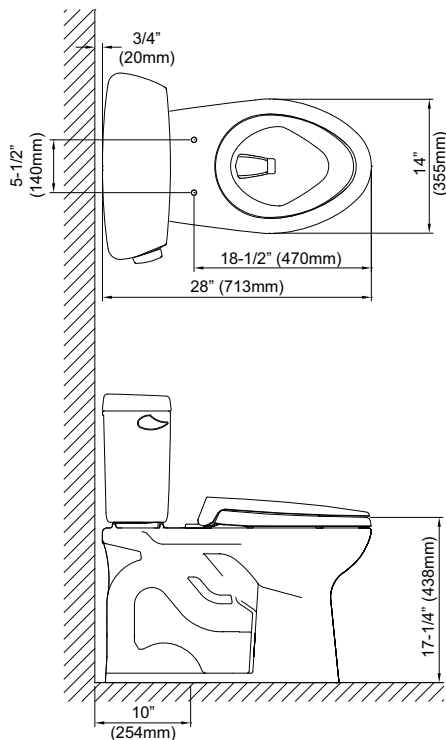

COLORS/FINISHES

- Standard
#01 Cotton

PRODUCT SPECIFICATION

The two-piece G-Max flushing system toilet shall be 1.6GPF/6.0LPF. Toilet shall be at universal height and be ADA compliant. Toilet shall have high-profile tank, elongated front bowl and chrome trip lever. Toilet shall be TOTO Model CST744SF___.10#01.

CST744SF(R).10

Drake® Close Coupled Toilet, 1.6GPF/6.0 GPF

SPECIFICATIONS

- Water Use 1.6 GPF/6.0LPF
- Flush System G-Max
- Min. Water Pressure 8 psi (static)
- Water Surface 10-5/16" x 7-7/8"
- Trap Diameter 2-1/8"
- Rough-in 10"
- Trap Seal 2-3/8"
- Warranty One Year Limited Warranty
- Material Vitreous china
- Shipping Weight CT744EF.10 - 48lbs
ST744S(R) - 32lbs
- Shipping Dimensions CT744EF.10
29-" L x 15" W1 x 10-1/2" W2
x 17-1/8" H

ST743S(R)
18" L x 9" W x 16" H

INSTALLATION NOTES

Back-to-Back Toilet Installations:
TOTO recommends the use of a nationally listed, double sanitary tee-wye only, in vertical waste stacks, in accordance with the stipulations noted in the majority of nationally recognized plumbing codes.

TOTO®

These dimensions and specifications are subject to change without notice