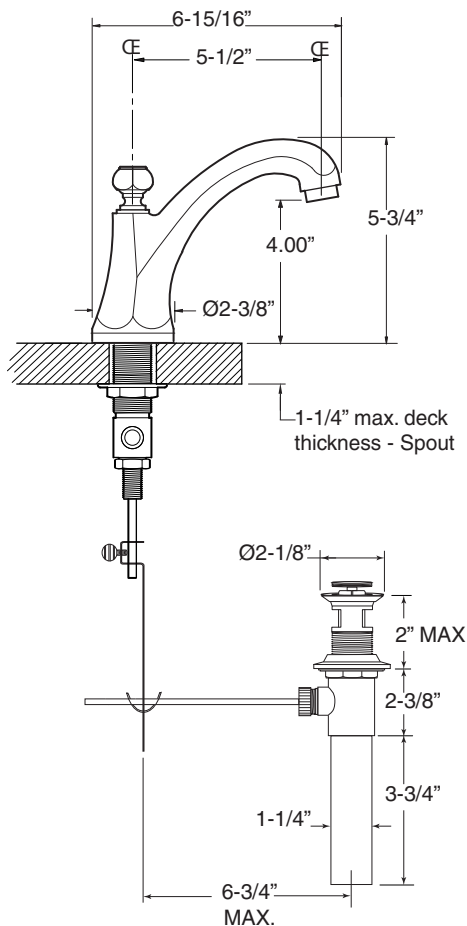

FEATURES:

- All brass construction. Flexible hoses designed to be installed on 8" to 16" centers. Includes pop-up style drain assembly.
- Lever style handles with setscrew attachment.
- 1/4-turn ceramic disc valve cartridge.
- Available in all finishes. Warranty varies according to finish selection.
- Standard aerator is limited to 1.5 gpm.
- Certified to meet or exceed the following codes and standards:
ASME A112.18.1/CSAB 125.1-2011

1.727408

Valencia

Widespread Lavatory Set

NOTE: Spout and valves install through 1-1/4" diameter holes

Note: Measurements are subject to change or cancellation. No responsibility is assumed for use of superseded or voided pages.

Series 720

Valencia

Widespread Lavatory Set