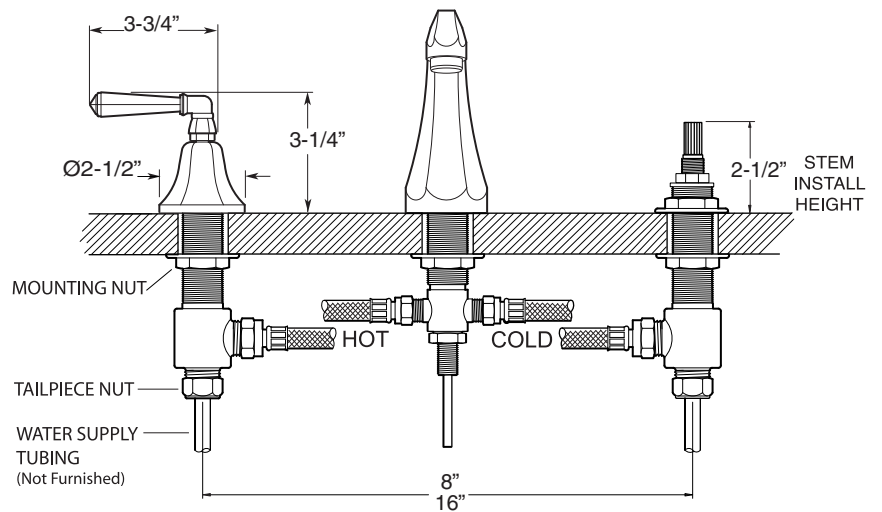

FEATURES:

- All brass construction. Flexible hoses designed to be installed on 8" to 16" centers. Includes pop-up style drain assembly.
- Lever style handles with setscrew attachment.
- 1/4-turn ceramic disc valve cartridge.
- Available in all finishes. Warranty varies according to finish selection.
- Standard aerator is limited to 1.5 gpm.
- Certified to meet or exceed the following codes and standards:
ASME A112.18.1/CSAB 125.1-2011

1.727408

Valencia

Widespread Lavatory Set

NOTE: Spout and valves install through 1-1/4" diameter holes

Note: Measurements are subject to change or cancellation. No responsibility is assumed for use of superseded or voided pages.

Series 720

Valencia

Widespread Lavatory Set