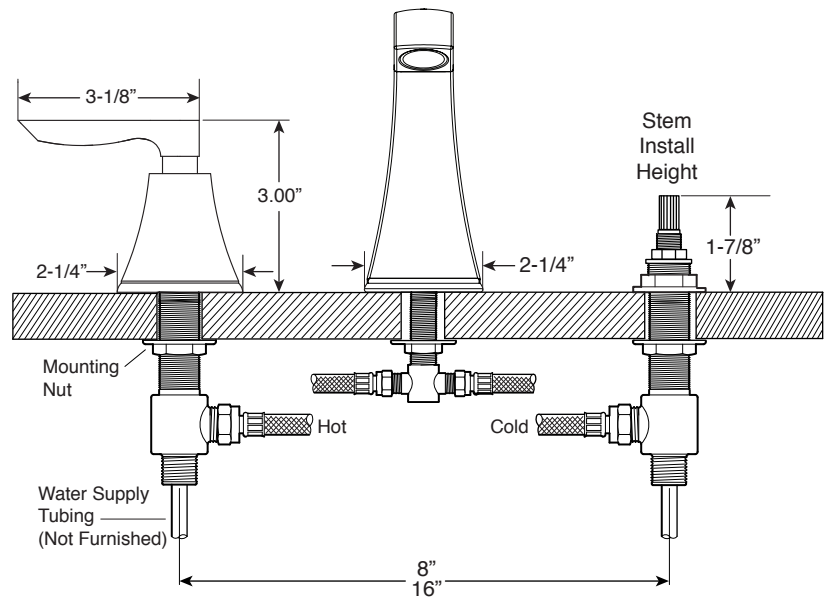

Series 510

Widespread Lavatory Set

1.518308

Lisse Handle

20 pt.

FEATURES:

- All brass construction.
- Flexible hoses designed to be installed on 8" to 16" centers.
- Includes drain assembly pictured below.
- 20pt. 1/4-turn ceramic disc valve cartridge.
- Standard aerator is limited to 1.2 gpm.
- Available in all finishes. Warranty varies according to finish selection.
- Certified to meet or exceed the following codes and standards:
ASME A112.18.1/CSAB 125.1-2012

**Soft Touch
Drain Assembly**
P/N: 18.11.052

NOTE: Spout and valves install through 1-1/4" diameter holes

20 pt. Replacement Cartridge Part #'s
HOT: 18.30.036
COLD: 18.30.035

Note: Measurements are subject to change. No responsibility is assumed for use of superseded or voided pages.