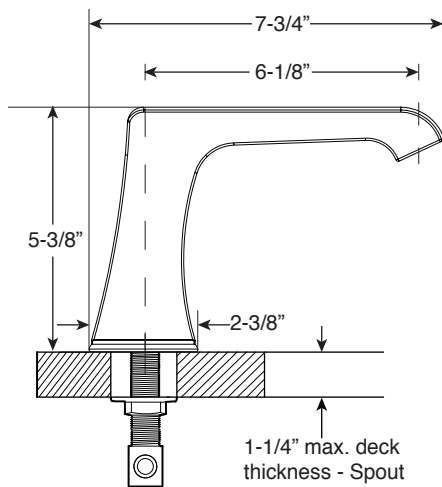

Series 510

Widespread Lavatory Set

1.518308

Lisse Handle

20 pt.

FEATURES:

- All brass construction.
- Flexible hoses designed to be installed on 8" to 16" centers.
- Includes drain assembly pictured below.
- 20pt. 1/4-turn ceramic disc valve cartridge.
- Standard aerator is limited to 1.2 gpm.
- Available in all finishes. Warranty varies according to finish selection.
- Certified to meet or exceed the following codes and standards:
ASME A112.18.1/CSAB 125.1-2012

**Soft Touch
Drain Assembly**
P/N: 18.11.052

NOTE: Spout and valves install through 1-1/4" diameter holes

20 pt. Replacement Cartridge Part #'s
HOT: 18.30.036
COLD: 18.30.035

Note: Measurements are subject to change. No responsibility is assumed for use of superseded or voided pages.