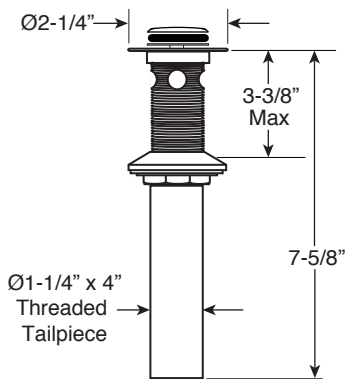

Series 510

Widespread Lavatory Set

1.518308

Lisse Handle

20 pt.

FEATURES:

- All brass construction.
- Flexible hoses designed to be installed on 8" to 16" centers.
- Includes drain assembly pictured below.
- 20pt. 1/4-turn ceramic disc valve cartridge.
- Standard aerator is limited to 1.2 gpm.
- Available in all finishes. Warranty varies according to finish selection.
- Certified to meet or exceed the following codes and standards:
ASME A112.18.1/CSAB 125.1-2012

**Soft Touch
Drain Assembly**
P/N: 18.11.052

NOTE: Spout and valves install through 1-1/4" diameter holes

20 pt. Replacement Cartridge Part #'s
HOT: 18.30.036
COLD: 18.30.035

Note: Measurements are subject to change. No responsibility is assumed for use of superseded or voided pages.