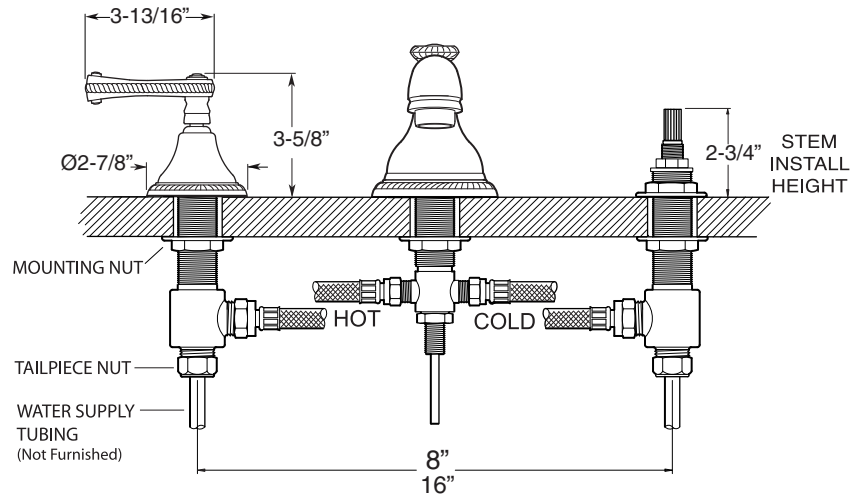

### FEATURES:

- All brass construction. Flexible hoses designed to be installed on 8" to 16" centers. Includes pop-up style drain assembly.
- Curved rope lever style handles with setscrew attachment.
- 1/4-turn ceramic disc valve cartridge.
- Available in all finishes. Warranty varies according to finish selection.
- Standard aerator is limited to 1.5 gpm.
- Certified to meet or exceed the following codes and standards:  
ASME A112.18.1/CSAB 125.1-2011

1.400508

Charlotte Elite

Widespread Lavatory Set

NOTE: Spout and valves install through 1-1/4" diameter holes

Note: Measurements are subject to change or cancellation. No responsibility is assumed for use of superseded or voided pages.

# Parts List