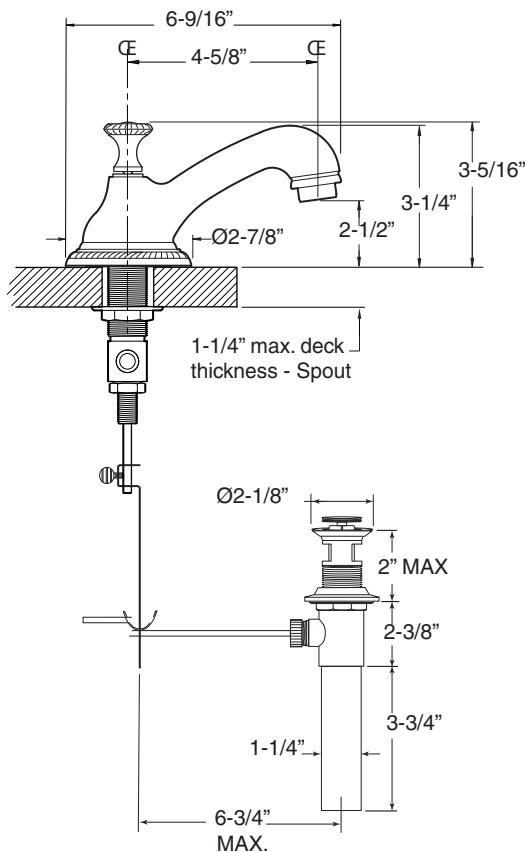

### FEATURES:

- All brass construction. Flexible hoses designed to be installed on 8" to 16" centers. Includes pop-up style drain assembly.
- Curved rope lever style handles with setscrew attachment.
- 1/4-turn ceramic disc valve cartridge.
- Available in all finishes. Warranty varies according to finish selection.
- Standard aerator is limited to 1.5 gpm.
- Certified to meet or exceed the following codes and standards:  
ASME A112.18.1/CSAB 125.1-2011

1.400508

Charlotte Elite

Widespread Lavatory Set

NOTE: Spout and valves install through 1-1/4" diameter holes

Note: Measurements are subject to change or cancellation. No responsibility is assumed for use of superseded or voided pages.

# Parts List