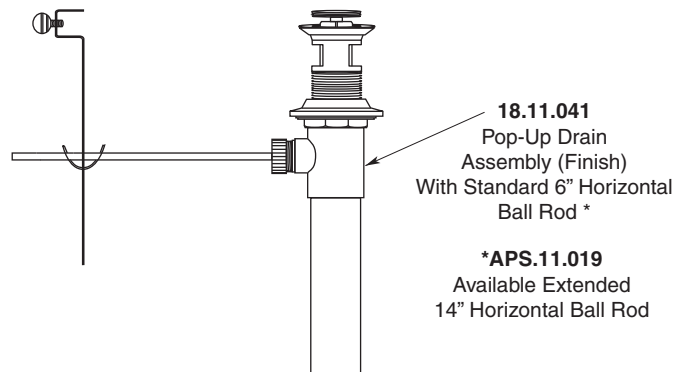

Parts List

Series 400

Charlotte Elite
Widespread Lavatory Set

American Faucet & Coatings Corporation.

Tel: 760-598-5895, Toll Free Fax 800-621-8383, customerservice@sigmafaucet.com