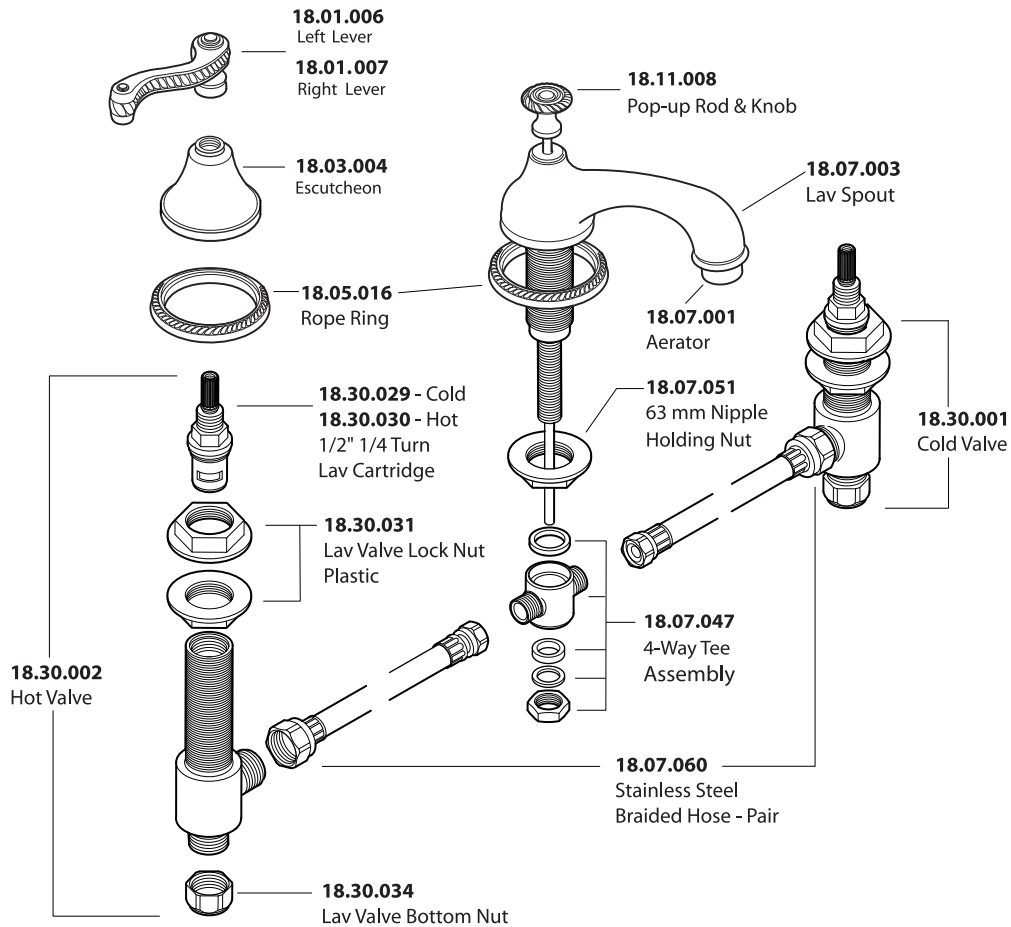

### FEATURES:

- All brass construction. Flexible hoses designed to be installed on 8" to 16" centers. Includes pop-up style drain assembly.
- Curved rope lever style handles with setscrew attachment.
- 1/4-turn ceramic disc valve cartridge.
- Available in all finishes. Warranty varies according to finish selection.
- Standard aerator is limited to 1.5 gpm.
- Certified to meet or exceed the following codes and standards:  
ASME A112.18.1/CSAB 125.1-2011

1.400508

Charlotte Elite

Widespread Lavatory Set

NOTE: Spout and valves install through 1-1/4" diameter holes

Note: Measurements are subject to change or cancellation. No responsibility is assumed for use of superseded or voided pages.

# Parts List

## Series 400

Charlotte Elite  
Widespread Lavatory Set

American Faucet & Coatings Corporation.

Tel: 760-598-5895, Toll Free Fax 800-621-8383, customerservice@sigmafaucet.com