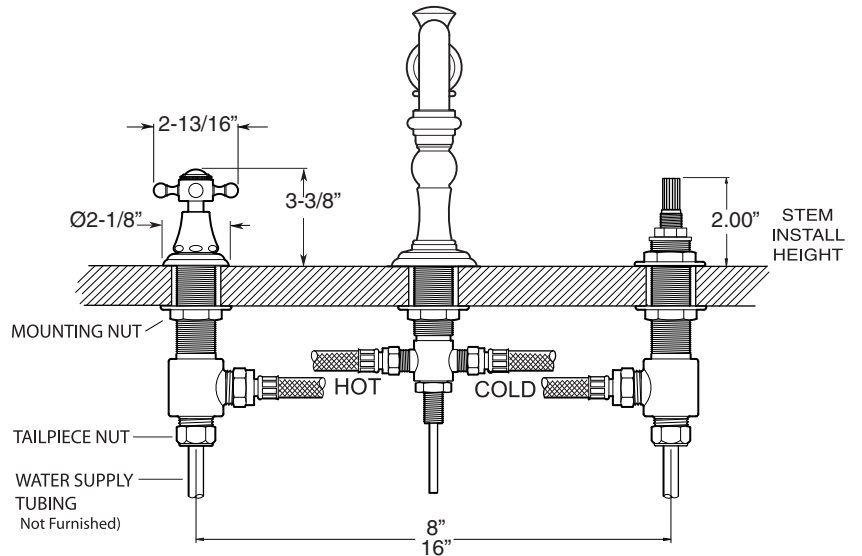

FEATURES:

- All brass construction. Flexible hoses designed to be installed on 8" to 16" centers. Includes pop-up style drain assembly.
- Cross handle style with center screw attachment.
- 1/4-turn ceramic disc valve cartridge.
- Available in all finishes. Warranty varies according to finish selection.
- Standard aerator is limited to 1.5 gpm.
- Certified to meet or exceed the following codes and standards:
ASME A112.18.1/CSAB 125.1-2011

1.355508

St. Michel

Widespread Lavatory Set

NOTE: Spout and valves install through 1-1/4" diameter holes

Note: Measurements are subject to change or cancellation. No responsibility is assumed for use of superseded or voided pages.

Parts List

Series 350

St. Michel
Widespread Lavatory Set