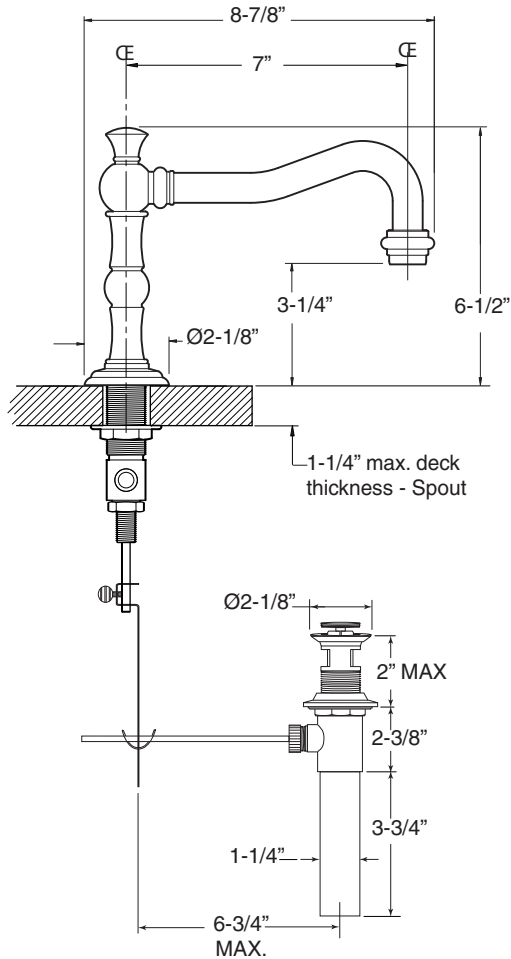

FEATURES:

- All brass construction. Flexible hoses designed to be installed on 8" to 16" centers. Includes pop-up style drain assembly.
- Cross handle style with center screw attachment.
- 1/4-turn ceramic disc valve cartridge.
- Available in all finishes. Warranty varies according to finish selection.
- Standard aerator is limited to 1.5 gpm.
- Certified to meet or exceed the following codes and standards:
ASME A112.18.1/CSAB 125.1-2011

1.355508

St. Michel

Widespread Lavatory Set

NOTE: Spout and valves install through 1-1/4" diameter holes

Note: Measurements are subject to change or cancellation. No responsibility is assumed for use of superseded or voided pages.

Parts List

Series 350

St. Michel
Widespread Lavatory Set