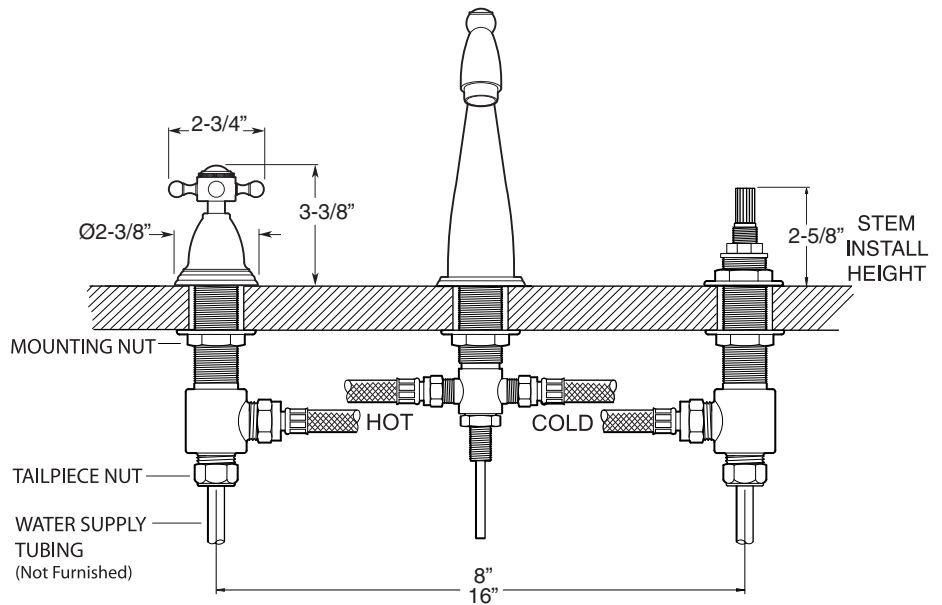

**FEATURES:**

- All brass construction. Flexible hoses designed to be installed on 8" to 16" centers. Includes pop-up style drain assembly.
- Cross handle style with setscrew attachment.
- 1/4-turn ceramic disc valve cartridge.
- Available in all finishes. Warranty varies according to finish selection.
- Standard aerator is limited to 1.5 gpm.
- Certified to meet or exceed the following codes and standards:  
ASME A112.18.1/CSAB 125.1-2011

1.201408

Alexandria

Widespread Lavatory Set

**NOTE:** Spout and valves install through 1-1/4" diameter holes

Note: Measurements are subject to change or cancellation. No responsibility is assumed for use of superseded or voided pages.

Parts List  
**Series 200**  
Alexandria  
Widespread Lavatory Set