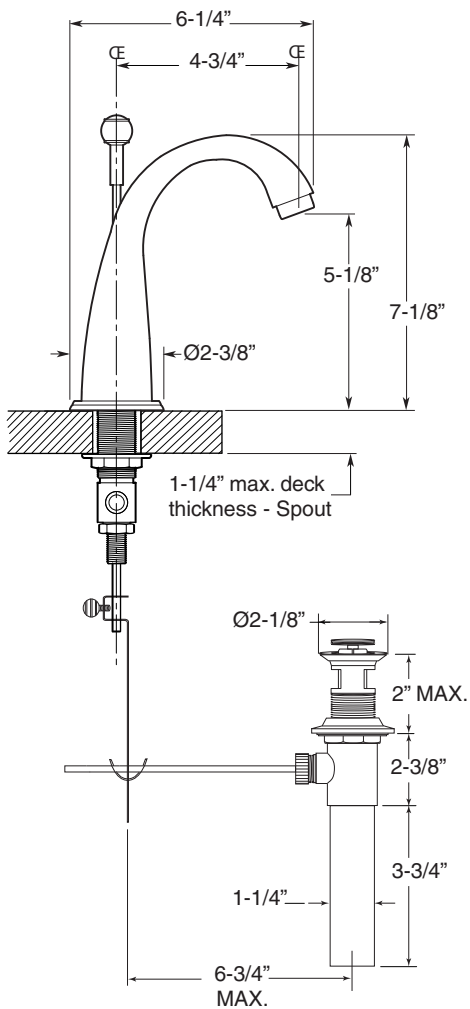

**FEATURES:**

- All brass construction. Flexible hoses designed to be installed on 8" to 16" centers. Includes pop-up style drain assembly.
- Cross handle style with setscrew attachment.
- 1/4-turn ceramic disc valve cartridge.
- Available in all finishes. Warranty varies according to finish selection.
- Standard aerator is limited to 1.5 gpm.
- Certified to meet or exceed the following codes and standards:  
ASME A112.18.1/CSAB 125.1-2011

1.201408

Alexandria

Widespread Lavatory Set

**NOTE:** Spout and valves install through 1-1/4" diameter holes

Note: Measurements are subject to change or cancellation. No responsibility is assumed for use of superseded or voided pages.

Parts List  
**Series 200**  
Alexandria  
Widespread Lavatory Set