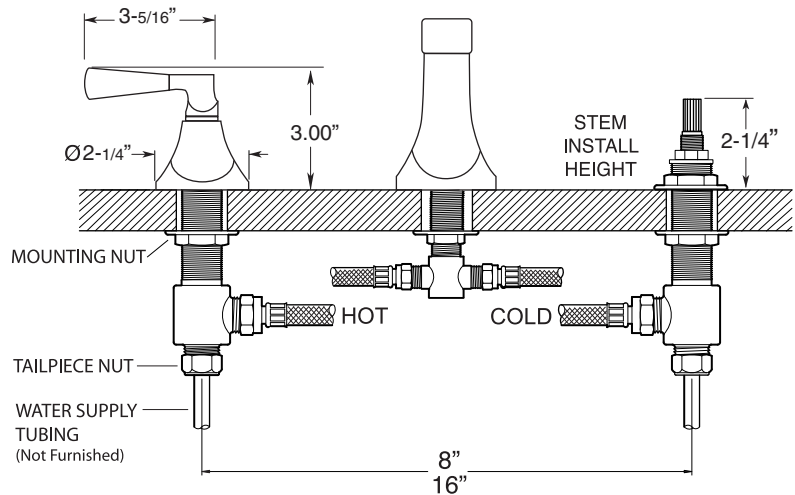

**FEATURES:**

- All brass construction. Flexible hoses designed to be installed on 8" to 16" centers. Includes soft touch drain assembly with overflow.
- Lever style handles with setscrew attachment.
- 1/4- turn ceramic disc valve cartridge.
- Available in all finishes. Warranty varies according to finish selection.
- Standard aerator is limited to 1.5 gpm.
- Certified to meet or exceed the following codes and standards:  
ASME A112.18.1/CSAB 125.1-2011

1.196008

Harlow

Widespread Lavatory Set

NOTE: Spout and valves install through 1-1/4" diameter holes

SOFT TOUCH  
DRAIN TOUCH  
ASSEMBLY  
P/N: 18.11.052

Note: Measurements are subject to change or cancellation. No responsibility is assumed for use of superseded or voided pages.