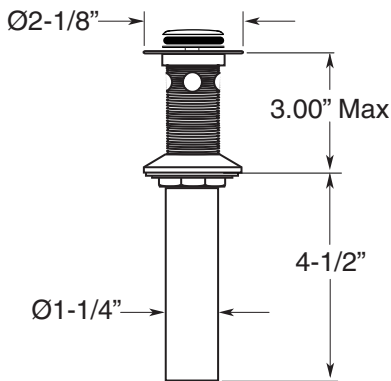

**FEATURES:**

- All brass construction. Flexible hoses designed to be installed on 8" to 16" centers. Includes soft touch drain assembly with overflow.
- Lever style handles with setscrew attachment.
- 1/4- turn ceramic disc valve cartridge.
- Available in all finishes. Warranty varies according to finish selection.
- Standard aerator is limited to 1.5 gpm.
- Certified to meet or exceed the following codes and standards:  
ASME A112.18.1/CSAB 125.1-2011

1.196008

Harlow

Widespread Lavatory Set

NOTE: Spout and valves install through 1-1/4" diameter holes

SOFT TOUCH  
DRAIN TOUCH  
ASSEMBLY  
P/N: 18.11.052

Note: Measurements are subject to change or cancellation. No responsibility is assumed for use of superseded or voided pages.