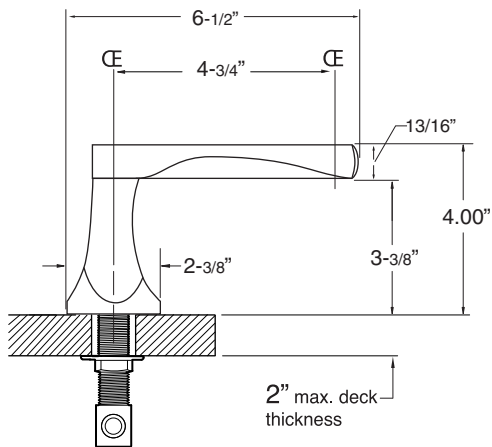

**FEATURES:**

- All brass construction. Flexible hoses designed to be installed on 8" to 16" centers. Includes soft touch drain assembly with overflow.
- Lever style handles with setscrew attachment.
- 1/4- turn ceramic disc valve cartridge.
- Available in all finishes. Warranty varies according to finish selection.
- Standard aerator is limited to 1.5 gpm.
- Certified to meet or exceed the following codes and standards:  
ASME A112.18.1/CSAB 125.1-2011

1.196008

Harlow

Widespread Lavatory Set

NOTE: Spout and valves install through 1-1/4" diameter holes

SOFT TOUCH  
DRAIN TOUCH  
ASSEMBLY  
P/N: 18.11.052

Note: Measurements are subject to change or cancellation. No responsibility is assumed for use of superseded or voided pages.