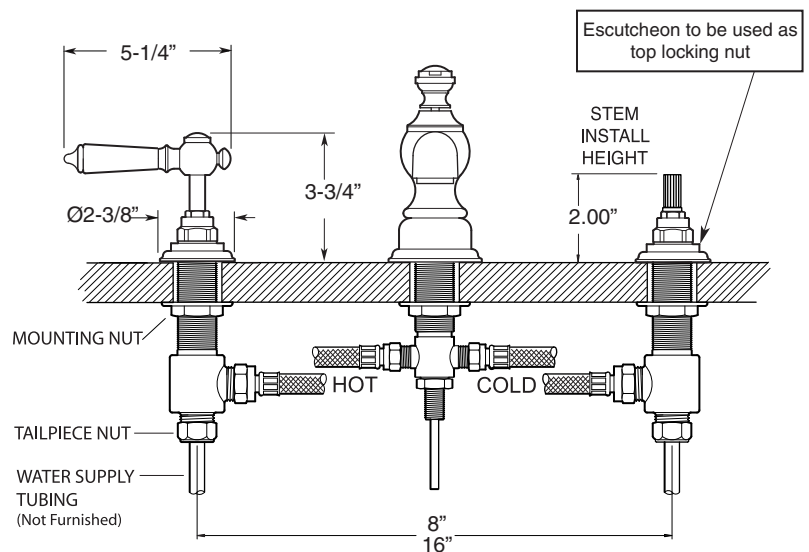

FEATURES:

- All brass construction. Flexible hoses designed to be installed on 8" to 16" centers. Includes pop-up style drain assembly.
- Lever style handles with ceramic cap screw attachment.
- 1/4-turn ceramic disc valve cartridge.
- Available in all finishes. Warranty varies according to finish selection.
- Standard aerator is limited to 1.5 gpm.
- Certified to meet or exceed the following codes and standards:
ASME A112.18.1/CSAB 125.1-2011

1.187708

Ascot

Widespread Lavatory Set

NOTE: Spout and valves install through 1-1/4" diameter holes

Note: Measurements are subject to change or cancellation. No responsibility is assumed for use of superseded or voided pages.

Parts List

Series 1800

Ascot Widespread Lavatory Set