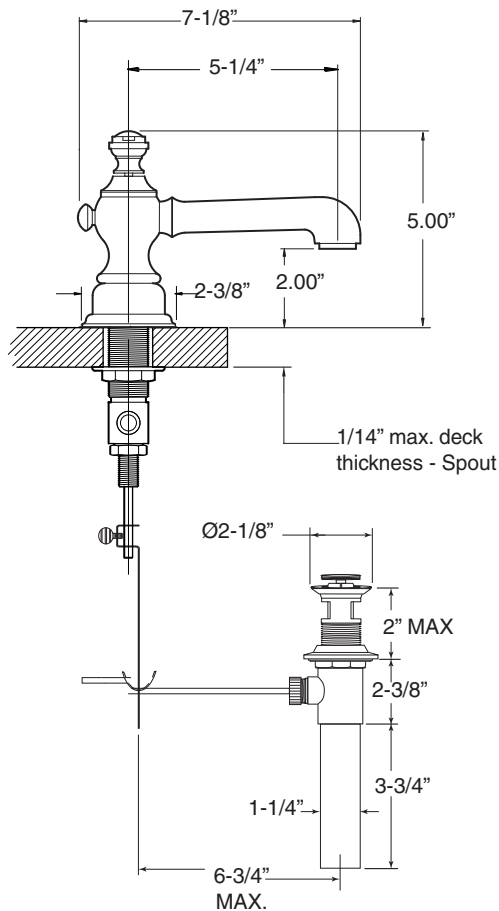

FEATURES:

- All brass construction. Flexible hoses designed to be installed on 8" to 16" centers. Includes pop-up style drain assembly.
- Lever style handles with ceramic cap screw attachment.
- 1/4-turn ceramic disc valve cartridge.
- Available in all finishes. Warranty varies according to finish selection.
- Standard aerator is limited to 1.5 gpm.
- Certified to meet or exceed the following codes and standards:
ASME A112.18.1/CSAB 125.1-2011

1.187708

Ascot

Widespread Lavatory Set

NOTE: Spout and valves install through 1-1/4" diameter holes

Note: Measurements are subject to change or cancellation. No responsibility is assumed for use of superseded or voided pages.

Parts List

Series 1800

Ascot Widespread Lavatory Set