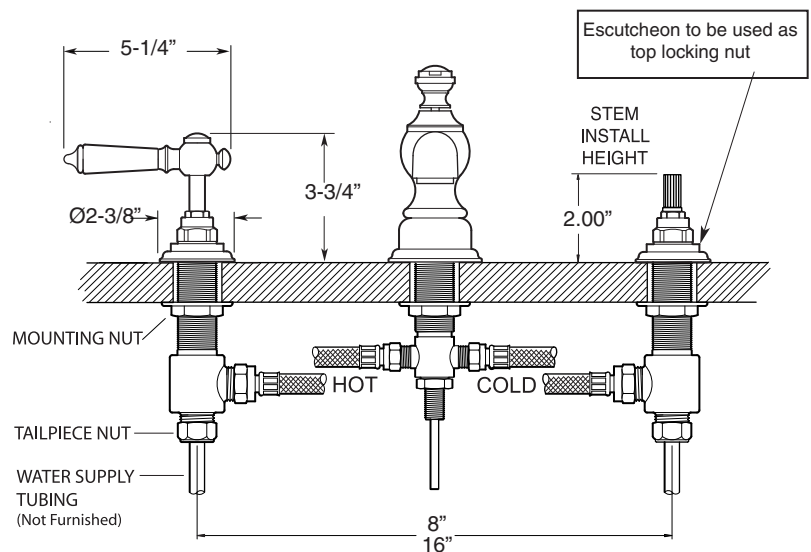

FEATURES:

- All brass construction. Flexible hoses designed to be installed on 8" to 16" centers. Includes pop-up style drain assembly.
- Lever with ceramic insert handles with top screw attachment.
- 1/4-turn ceramic disc valve cartridge.
- Available in all finishes. Warranty varies according to finish selection.
- Standard aerator is limited to 1.5 gpm.
- Certified to meet or exceed the following codes and standards:
ASME A112.18.1/CSAB 125.1-2011

1.187608

Waldorf

Widespread Lavatory Set

NOTE: Spout and valves install through 1-1/4" diameter holes

Note: Measurements are subject to change or cancellation. No responsibility is assumed for use of superseded or voided pages.

Series 1800

Waldorf (Ceramic Lever) Widespread Lavatory Set