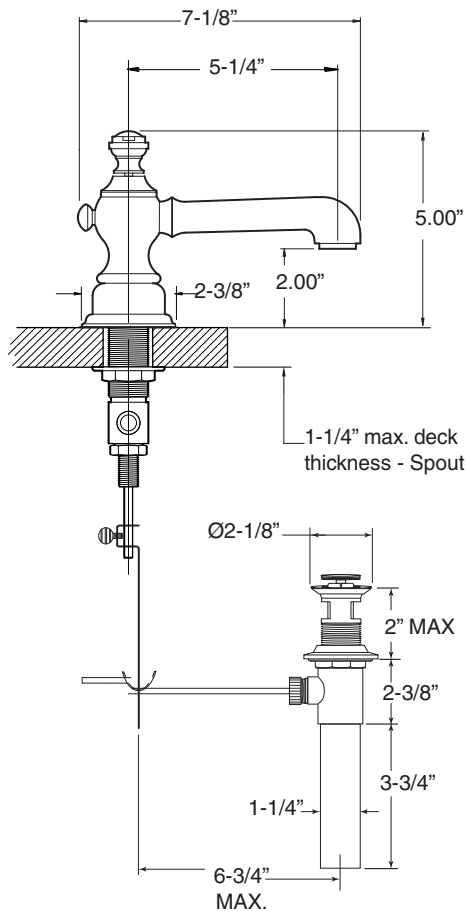

FEATURES:

- All brass construction. Flexible hoses designed to be installed on 8" to 16" centers. Includes pop-up style drain assembly.
- Lever with ceramic insert handles with top screw attachment.
- 1/4-turn ceramic disc valve cartridge.
- Available in all finishes. Warranty varies according to finish selection.
- Standard aerator is limited to 1.5 gpm.
- Certified to meet or exceed the following codes and standards:
ASME A112.18.1/CSAB 125.1-2011

1.187608

Waldorf

Widespread Lavatory Set

NOTE: Spout and valves install through 1-1/4" diameter holes

Note: Measurements are subject to change or cancellation. No responsibility is assumed for use of superseded or voided pages.

Series 1800

Waldorf (Ceramic Lever) Widespread Lavatory Set