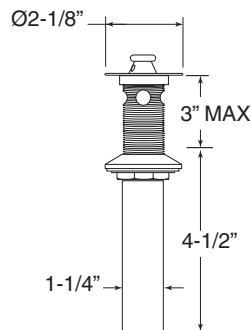

FEATURES:

- All brass construction. Flexible hoses designed to be installed on 8" to 16" centers. Includes lift and turn style drain assembly.
- Lever style handles with setscrew attachment.
- 1/4-turn ceramic disc valve cartridge.
- Available in all finishes. Warranty varies according to finish selection.
- Flow restrictor in spout tee is limited to 1.5 gpm.
- Certified to meet or exceed the following codes and standards:
ASME A112.18.1/CSAB 125.1-2011

1.133708
Windsor Elite
Widespread Lavatory Set

NOTE: Spout and valves install through 1-1/4" diameter holes

Note: Measurements are subject to change or cancellation. No responsibility is assumed for use of superseded or voided pages.