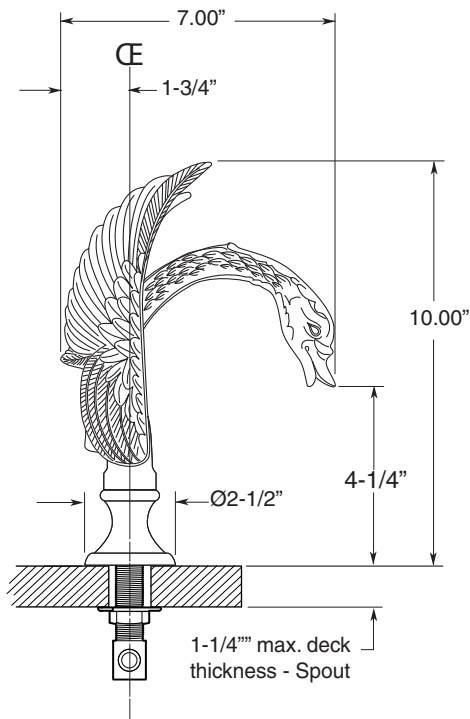

FEATURES:

- All brass construction. Flexible hoses designed to be installed on 8" to 16" centers. Includes lift and turn style drain assembly.
- Lever style handles with setscrew attachment.
- 1/4-turn ceramic disc valve cartridge.
- Available in all finishes. Warranty varies according to finish selection.
- Flow restrictor in spout tee is limited to 1.5 gpm.
- Certified to meet or exceed the following codes and standards:
ASME A112.18.1/CSAB 125.1-2011

1.133708
Windsor Elite
Widespread Lavatory Set

NOTE: Spout and valves install through 1-1/4" diameter holes

Note: Measurements are subject to change or cancellation. No responsibility is assumed for use of superseded or voided pages.