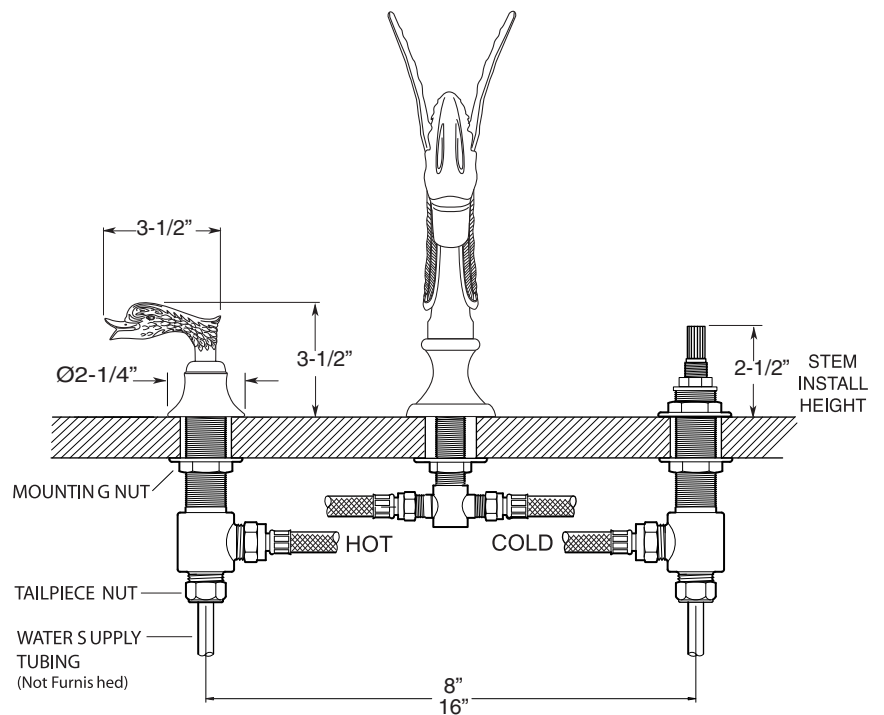

FEATURES:

- All brass construction. Flexible hoses designed to be installed on 8" to 16" centers. Includes lift and turn style drain assembly.
- Lever style handles with setscrew attachment.
- 1/4-turn ceramic disc valve cartridge.
- Available in all finishes. Warranty varies according to finish selection.
- Flow restrictor in spout tee is limited to 1.5 gpm.
- Certified to meet or exceed the following codes and standards:
ASME A112.18.1/CSAB 125.1-2011

1.133708
Windsor Elite
Widespread Lavatory Set

NOTE: Spout and valves install through 1-1/4" diameter holes

Note: Measurements are subject to change or cancellation. No responsibility is assumed for use of superseded or voided pages.

Parts List
Series 1300

Windsor Elite
Widespread Lavatory Set

American Faucet & Coatings Corporation.

Tel: 760-598-5895, Toll Free Fax 800-621-8383, customerservice@sigmafaucet.com