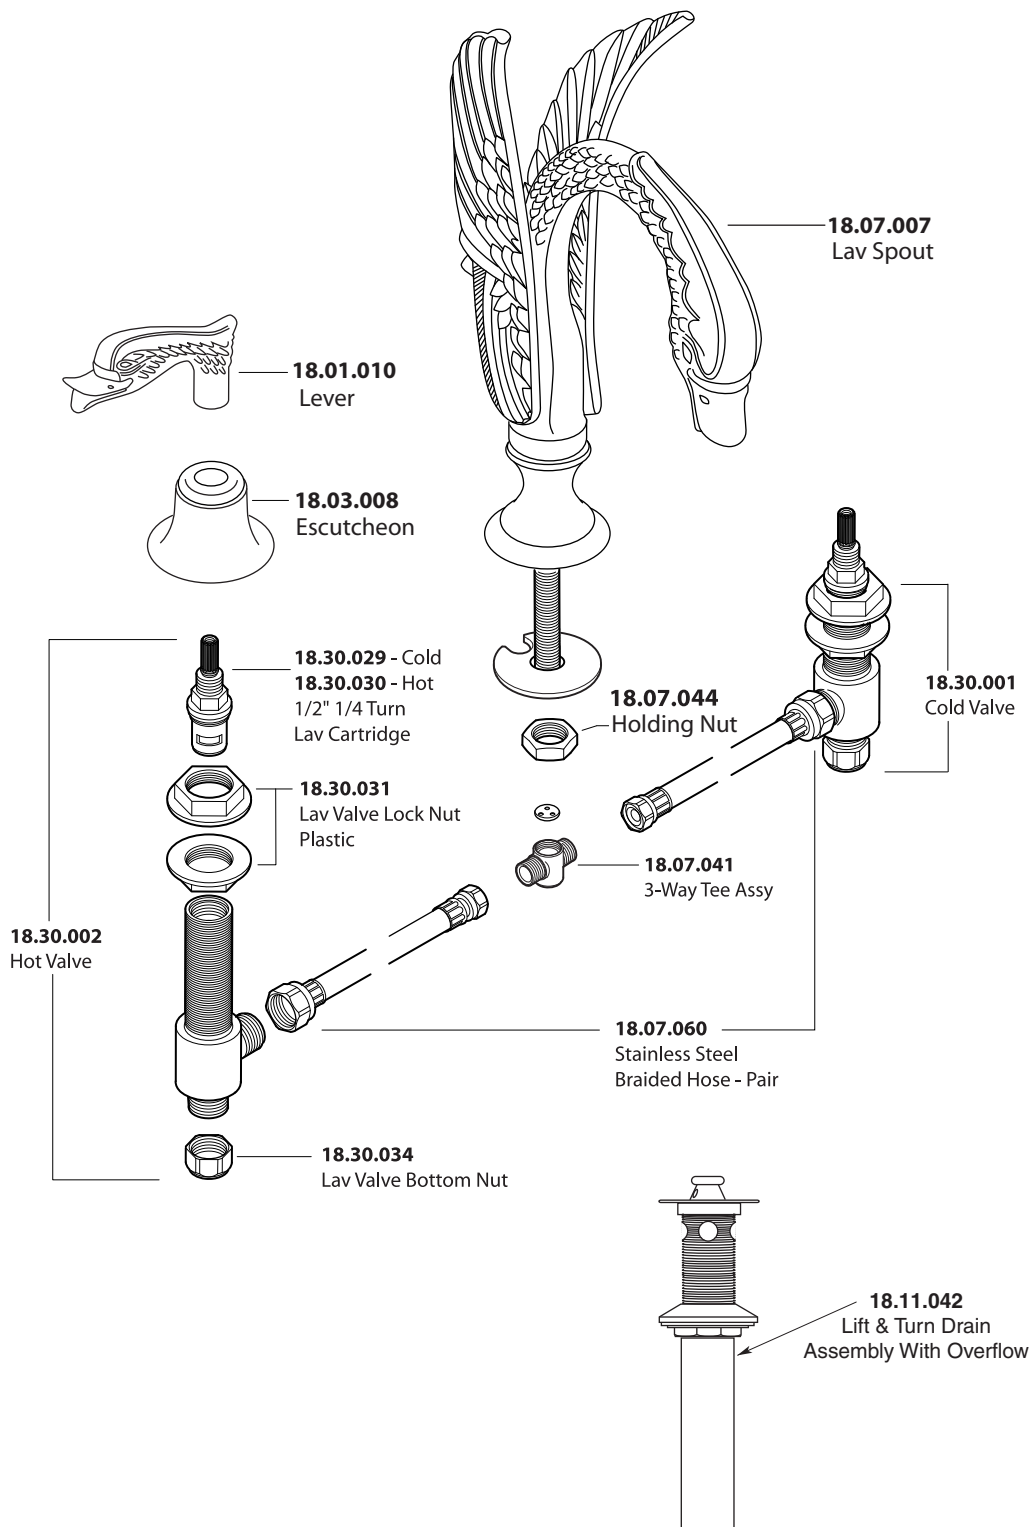

FEATURES:

- All brass construction. Flexible hoses designed to be installed on 8" to 16" centers. Includes lift and turn style drain assembly.
- Lever style handles with setscrew attachment.
- 1/4-turn ceramic disc valve cartridge.
- Available in all finishes. Warranty varies according to finish selection.
- Flow restrictor in spout tee is limited to 1.5 gpm.
- Certified to meet or exceed the following codes and standards:
ASME A112.18.1/CSAB 125.1-2011

1.133708
Windsor Elite
Widespread Lavatory Set

NOTE: Spout and valves install through 1-1/4" diameter holes

Note: Measurements are subject to change or cancellation. No responsibility is assumed for use of superseded or voided pages.

Parts List
Series 1300

Windsor Elite
Widespread Lavatory Set

American Faucet & Coatings Corporation.

Tel: 760-598-5895, Toll Free Fax 800-621-8383, customerservice@sigmafaucet.com