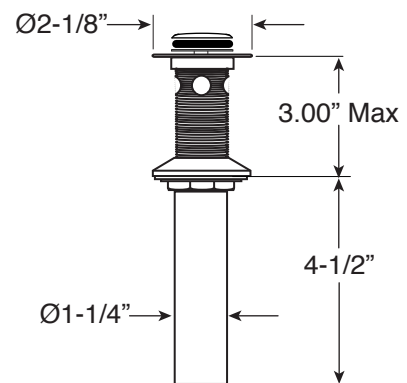

Series 110
Wall/Vessel Lavatory Set

1.110807
(1.110807T - Trim Only)

Stella X Handle

Euro Style 20 pt.

FEATURES:

- All brass construction
- Independent corner valves
- Includes soft touch drain w/overflow: P/N 18.11.052
- 1/4-turn ceramic disc valve cartridge.
- Available in all finishes. Warranty varies according to finish selection.
- Certified to meet or exceed the following codes and standards:
ASME A112.18.1/CSAB 125.1-2012

SOFT TOUCH
DRAIN ASSEMBLY
P/N: 18.11.052

Note: Measurements are subject to change. No responsibility is assumed for use of superseded or voided pages.