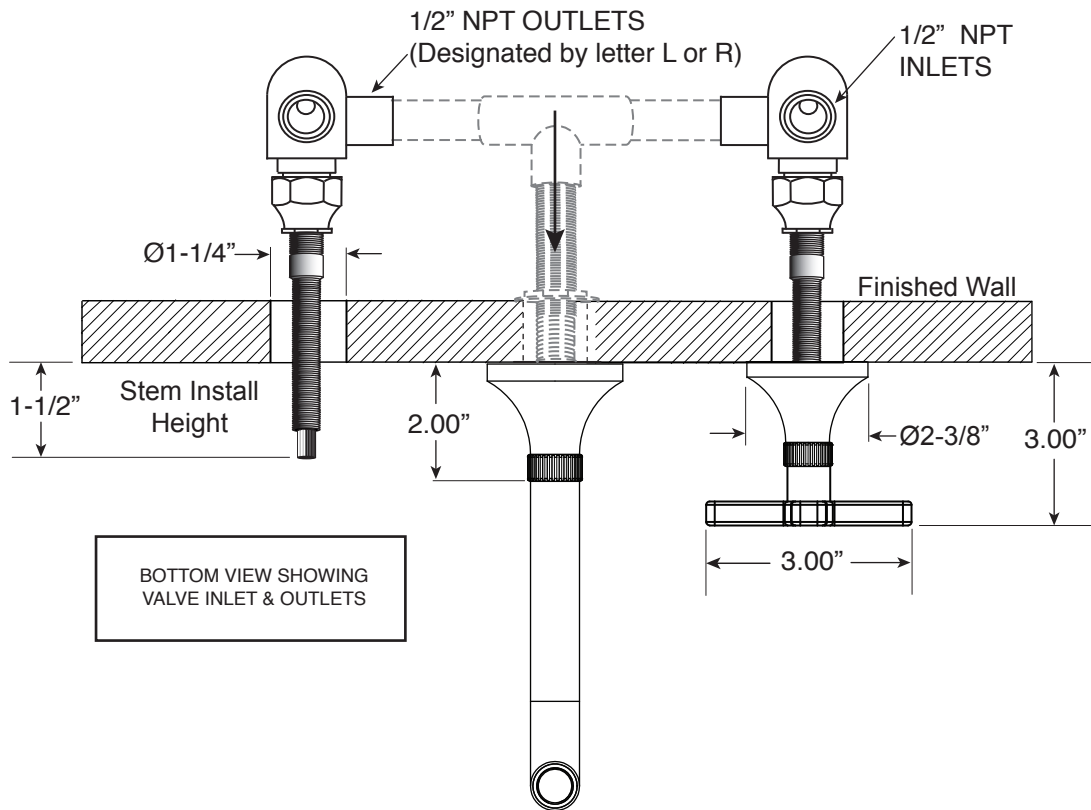

Series 110
Wall/Vessel Lavatory Set

1.110807
(1.110807T - Trim Only)

Stella X Handle

Euro Style 20 pt.

FEATURES:

- All brass construction
- Independent corner valves
- Includes soft touch drain w/overflow: P/N 18.11.052
- 1/4-turn ceramic disc valve cartridge.
- Available in all finishes. Warranty varies according to finish selection.
- Certified to meet or exceed the following codes and standards:
ASME A112.18.1/CSAB 125.1-2012

SOFT TOUCH
DRAIN ASSEMBLY
P/N: 18.11.052

Note: Measurements are subject to change. No responsibility is assumed for use of superseded or voided pages.