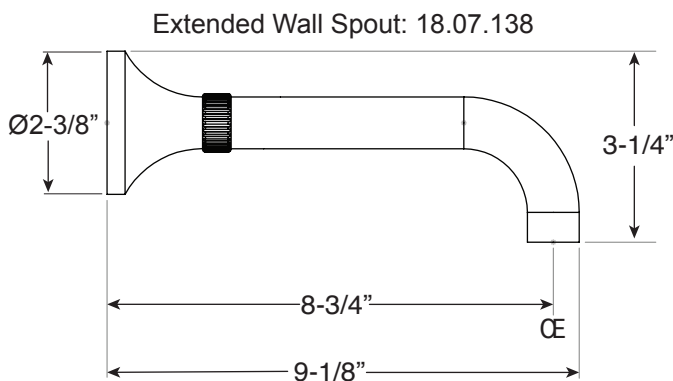

Series 110
Wall/Vessel Lavatory Set

1.110807
(1.110807T - Trim Only)

Stella X Handle

Euro Style 20 pt.

FEATURES:

- All brass construction
- Independent corner valves
- Includes soft touch drain w/overflow: P/N 18.11.052
- 1/4-turn ceramic disc valve cartridge.
- Available in all finishes. Warranty varies according to finish selection.
- Certified to meet or exceed the following codes and standards:
ASME A112.18.1/CSAB 125.1-2012

SOFT TOUCH
DRAIN ASSEMBLY
P/N: 18.11.052

Note: Measurements are subject to change. No responsibility is assumed for use of superseded or voided pages.